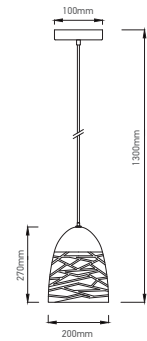

MESH METAL GREY

SKU	Model	Material:	Holder:	Dimension:	Box Qty:
3822	VT-7200-MG	Metal	E27	200x270x1300mm	8