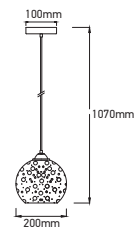

AMBER GLASS PENDANT

SKU	Model	Material:	Holder:	Dimension:	Box Qty:
3726	VT-7220-A	Glass+Metal	E27	220x280x1150mm	8

3D GLASS BLACK CANOPY

SKU	Model	Material:	Holder:	Dimension:	Box Qty:
40121	VT-7206	Glass	E27	200x100x1070mm	8