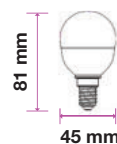

LED P45 BULBS-E14

Voltage/Frequency	AC:220-240V,50Hz
Beam Angle	180°
PF	>0.4
CRI	>80

SKU	Model	Watts	Lumens	EQ .Watts	Base	Shape	Size(mm)	Box Qty
4124 - 6400K WHITE	VT-1819	4W	320	30W	E14	P45	Ø45x82	200
214123 - 3000K WARM WHITE 214174 - 4000K DAY WHITE 214124 - 6500K WHITE	VT-1819-N	3.7W	320	25W	E14	P45	Ø45x80	200
42511 - 4000K DAY WHITE	VT-1880N	5.5W	470	40W	E14	P45	Ø45x81	200
2142501 - 3000K WARM WHITE 2142511 - 4000K DAY WHITE 2142521 - 6500K WHITE	VT-1880N-N	4.5W	470	40W	E14	P45	Ø45x80	200