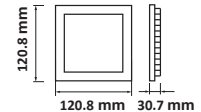

AC:220-240V, 50/60Hz
>80 CRI
Plastic Body
20,000 hr lifespan