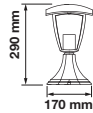

SKU	Model	Box Qty
7057	VT-734	10

Material: Aluminium+PC
Max.Watts: 60W
Holder: E27
IP Rating: IP44
Dimension: 170x290mm