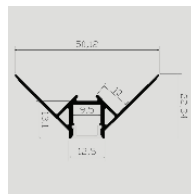

MOUNTING KIT-SILVER-SET

Model	SKU	Size(mm)	Color	Box Qty
VT-8103	3361	2000	Silver	40