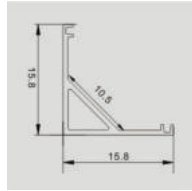

MOUNTING KIT WITH BLACK DIFFUSER

Model	SKU	Size(mm)	Color	Box Qty
VT-8113	2873	2000x17.4x7	Black	box

MOUNTING KIT WITH BLACK DIFFUSER

Model	SKU	Size(mm)	Color	Box Qty
VT-8109	2874	2000x15.8x15.8	Black	box