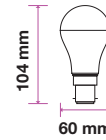

Voltage/Frequency	AC:220-240V,50Hz
Beam Angle	200°
PF	>0.5
CRI	>80

SKU	Model	Watts	Lumens	EQ .Watts	Base	Shape	Size(mm)	Box Qty
7402 - 4000K DAY WHITE 7403 - 6400K WHITE	VT-2189	9W	806	60W	B22	A60	Ø60x104	100
217422 - 3000K WARM WHITE 217402 - 4000K DAY WHITE 217403 - 6500K WHITE	VT-2189-N	8.5W	806	60W	B22	A60	Ø60x108	100
7229 - 2700K WARM WHITE	VT-2015-B22	15W	1350	90W	B22	A65	Ø66.5x134	100
217229 - 3000K WARM WHITE	VT-2015-B22-N	15W	1521	100W	B22	A65	Ø65x134	100