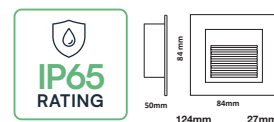

SKU	Model	Watts	Lumens	Unit Color	Size(mm)	Box Qty
10377 - 3000K WARM WHITE	VT-1129	5W	380	White	84x84x50	50