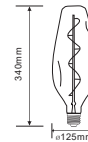

**LED AMBER SPIRAL FILAMENT
B125 BULBS E27**

Voltage/Frequency	AC:220-240V,50Hz
Beam Angle	300°
PF	>0.5
CRI	>80