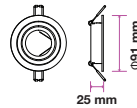

RECESSED FITTING-ROUND-GU10

Model No: VT-782RD-WH
SKU: 3599
Base: GU10
Material: Aluminium
Color: White
Size(mm): Ø91x25
Cutting Size: Ø75
Box Qty: 100