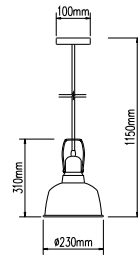

ALUMINIUM SHADE BLACK

SKU	Model	Material:	Holder:	Dimension:	Box Qty:
3728	VT-7422-B	Aluminium	E27	230x310x1150mm	8