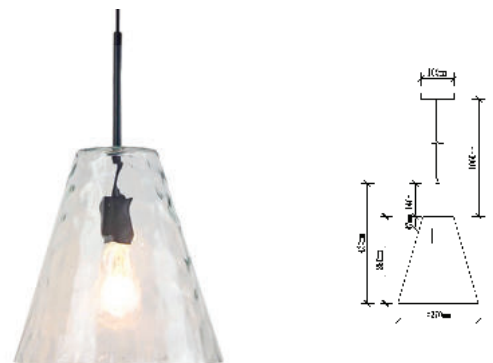

DESIGNER GLASS TRANSPARENT

SKU	Model	Material:	Holder:	Dimension:	Box Qty:
3881	VT-7305	Glass	E27	Ø270x1280mm	4