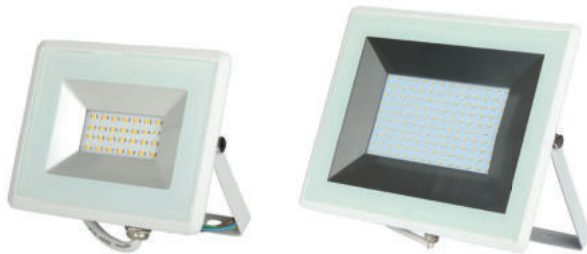

E SERIES-WHITE

Voltage/Frequency	AC:220-240V,50/60Hz
PF	>0.9
CRI	>70

SKU	Model	Watts	Lumens	Size(mm)	Box Qty
5949 - 3000K WARM WHITE 5950 - 4000K DAY WHITE	VT-4021W	20W	1700	150x143x26	20
215949 - 3000K WARM WHITE 215950 - 4000K DAY WHITE 215951 - 6500K WHITE	VT-4021W-N	20W	1620	121x114x26	20
5956 - 4000K DAY WHITE 5957 - 6500K WHITE	VT-4031W	30W	2550	185x163x26	20
215955 - 3000K WARM WHITE 215956 - 4000K DAY WHITE 215957 - 6500K WHITE	VT-4031W-N	30W	2510	153x132x27	20
5961 - 3000K WARM WHITE	VT-4051W	50W	4250	245x192x28	10
215961 - 3000K WARM WHITE 215962 - 4000K DAY WHITE 215963 - 6500K WHITE	VT-4051W-N	50W	4300	198x167x28	10
5967 - 3000K WARM WHITE 5968 - 4000K DAY WHITE 5969 - 6500K WHITE	VT-40101W	100W	8500	330x271x33	5
215967 - 3000K WARM WHITE 215968 - 4000K DAY WHITE 215969 - 6500K WHITE	VT-40101W-N	100W	8700	261x217x32	10