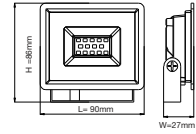

Voltage/Frequency	AC:220-240V, 50/60Hz
PF	>0.9
CRI	>70

SKU	Model	Watts	Lumens	Size(mm)	Box Qty
6727 - 3000K WARM WHITE 6728 - 4000K DAY WHITE 6729 - 6400K WHITE	VT-4914-B	10W	750	90x86x27	60
6737 - 3000K WARM WHITE 6738 - 4000K DAY WHITE 6739 - 6400K WHITE	VT-4924-B	20W	1650	120x105x27	40
6743 - 3000K WARM WHITE 6744 - 4000K DAY WHITE 6745 - 6400K WHITE	VT-4934-B	30W	2510	150x122x27	20
6749 - 3000K WARM WHITE 6750 - 4000K DAY WHITE 6751 - 6400K WHITE	VT-4954-B	50W	4300	180x150x27	20
6721 - 3000K WARM WHITE 6722 - 4000K DAY WHITE 6723 - 6400K WHITE	VT-49104-B	100W	8700	270x222x27	10
6733 - 4000K DAY WHITE 6734 - 6400K WHITE	VT-49204-B	200W	17600	400x333x32.5	5