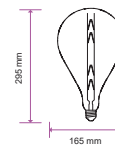

Voltage/Frequency	AC:220-240V,50Hz
Beam Angle	300°
PF	>0.45
CRI	>80