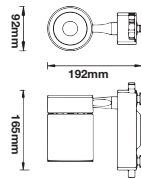

COB 4 LINE TRACK LIGHTS