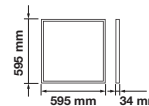

SKU	Model	Watts	Lumens	Size(mm)	Box Qty
23330-TPA - 3IN1	VT-6242-AGT	28W 32W 36W 40W	28W - 3500 32W - 3840 36W - 4320 40W - 4800	595x595x34	6