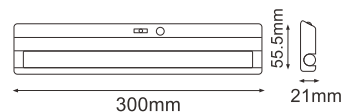

SKU	Model	Watts	Lumens	Box Qty
814 | 4000K DAY WHITE	VT-81	1.5W	135	50 pcs