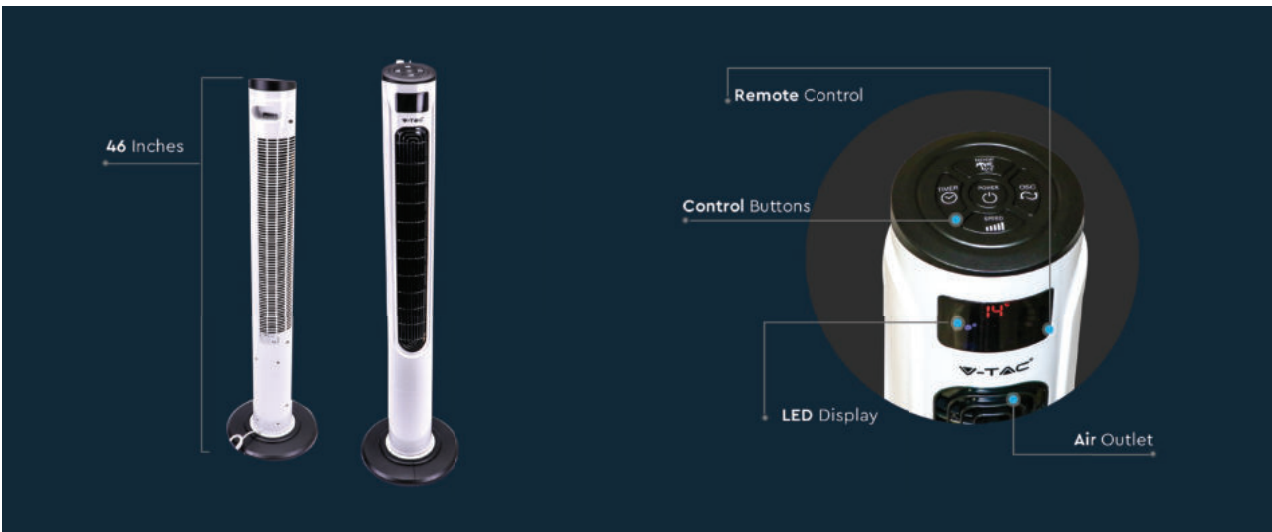

TOWER FAN

3 Wind Mode
NORMAL | NATURAL | SLEEP

SKU	Watts	Model	Box Qty
7902	55W	VT-5547	1

- Voltage/Freq: AC:220-240V,50Hz
- Size(inches): 46
- Material: ABS
- Unit Color: White & Black Finish
- Speed: 3(Low-Med-High)
- Wind Mode: 3 (Normal-Natural-Sleep)
- Timer: 1-15hrs(Max)
- Power Cord Length: 1.8m
- Plug Type: EU
- IP Rating: IP20