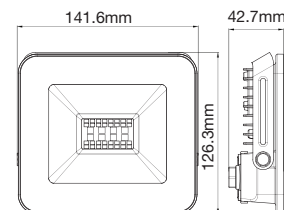

SKU	Model	Watts	Lumens	Size(mm)	Box Qty
5984 - RGB+W/WW/DW	VT-5020-White	20W	1400	141.6x126.3x42.7	20
5985 - RGB+W/WW/DW	VT-5020-Black	20W	1400	141.x126.36x42.7	20