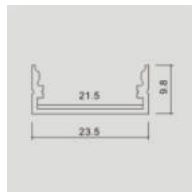

Model	SKU	Size(mm)	Color	Box Qty
VT-8108	2876	2000x23.5x10	Black	box