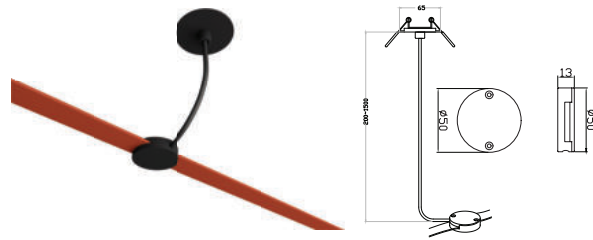

NEW RECESSED WIRE CONNECTOR

SKU	Size(mm)	Unit Color
23131	65x1500	Sandy Black