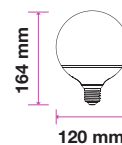

SKU	Model	Watts	Lumens	EQ .Watts	Base	Shape	Size(mm)	Box Qty
7195 - 6000K WHITE	VT-1884D	13W Dimmable	1055	75W	E27	G120	Ø120x164	12