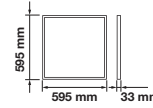

LED BACKLIT PANELS UGR<19 -TPA RATED

DC:30-42V
110° Beam Angle
>0.9 PF
>80 CRI
Aluminium+PS+PP Body
30,000 hr lifespan

SKU	Model	Watts	Lumens	Size(mm)	Box Qty
216777 - 4000K DAY WHITE 216778 - 6000K WHITE	VT-6242U	40w	4000	595x595x33	6