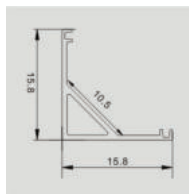

NEW

MOUNTING KIT SILVER

Model	SKU	Size(mm)	Color	Box Qty
VT-8157	10321	2000x17.4x7	Silver	100

NEW

MOUNTING KIT SILVER

Model	SKU	Size(mm)	Color	Box Qty
VT-8158	10322	2000x15.8x15.8	Silver	100

NEW

MOUNTING KIT SILVER