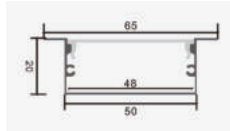

Model	SKU	Size(mm)	Color
VT-8206-R	23179	2000x50x20	Silver