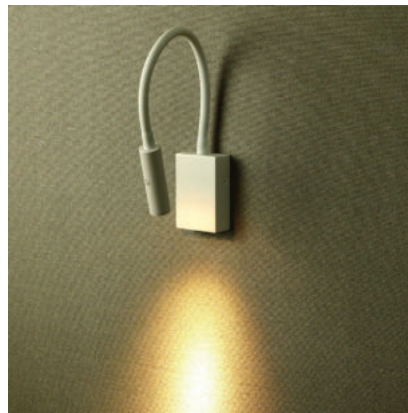

LED WALL LIGHT

AC:100-240V,50/60Hz

30° Beam Angle

>0.6 PF

>80 CRI

Die Cast Aluminium Body

20,000 hr lifespan

IP20 Rating

SKU	Model	Watts	Lumens	Size(mm)	Box Qty
211486 - 3000K WARM WHITE	VT-2913-N	3w	180	90x60x30	40