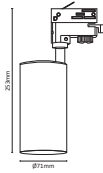

NEW COB 4 LINE TRACK LIGHTS

AC:220-240V, 50Hz Input Voltage

35° Beam Angle

>90 CRI

ABS+Aluminium Body

20,000 hr lifespan

SKU	Model	Watts	Lumens	Size(mm)	Box Qty
8078 - 3IN1	VT-47030-B	30W	2900	253x71x71	20
8842 - 3IN1	VT-47050-B	40W	3150	293x80x80