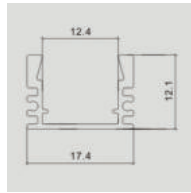

MOUNTING KIT

Model	SKU	Size(mm)	Color	Box Qty
VT-8116	3358	2000x17.4x12.1	Silver	120