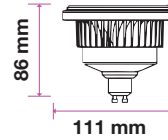

Voltage/Frequency	AC:200-240V,50Hz
PF	>0.9
CRI	>80

SKU	Model	Watts	Lumens	EQ .Watts	Base	Beam Angle	Size(mm)	Box Qty
4224 - 2700K WARM WHITE 4223 - 4000K DAY WHITE	VT-1112	12W	900	60W	GU10	40°	Ø111x86	60
214224 - 3000K WARM WHITE 214225 - 6000K WHITE	VT-1112-N	12W	3000K-1020 6000K-1120	60W	GU10	40°	Ø111x86	
7234 - 3000K WARM WHITE 7235 - 4000K DAY WHITE 7236 - 6400K WHITE	VT-1112D	12W Dimmable	900	60W	GU10	40°	Ø111x86	60
217234 - 3000K WARM WHITE 217235 - 4000K DAY WHITE 217236 - 6000K WHITE	VT-1112D-N	12W Dimmable	3000K-1030 6000K-1300	60W	GU10	40°	Ø111x86