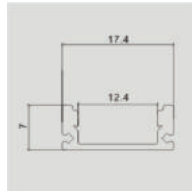

Model	SKU	Size(mm)	Color	Box Qty
VT-8113	2873	2000x17.4x7	Black	box