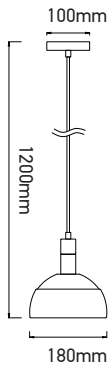

PENDANT ALUMINIUM SHADE WHITE

SKU	Model	Material:	Holder:	Dimension:	Box Qty:
3920	VT-7100-WH	Plastic+Aluminium	E14	180x100x1200mm	12

PENDANT ALUMINIUM SHADE PINK

SKU	Model	Material:	Holder:	Dimension:	Box Qty:
3923	VT-7100-P	Plastic+Aluminium	E14	180x100x1200mm	12