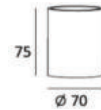

FITTING-ROUND-GU10

Model No: VT-727RD
SKU: 3665
Base: GU10
Material: Gypsum
Color: White
Size(mm): Ø70x75
Cutting Size: N/A
Box Qty: 36