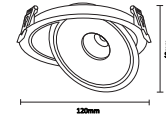

SKU	Model	Watts	Lumens	Size(mm)	Cutting Size(mm)	Box Qty
10578 - 3IN1	VT-2512-B	12W	785	Ø120x43	Ø105	20
10580 - 3IN1	VT-2520-B	20W	1408	Ø165x50	Ø150	20
10582 - 3IN1	VT-2532-B	28W	2500	Ø200x58	Ø180	10