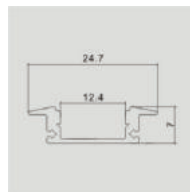

MOUNTING KIT

Model	SKU	Size(mm)	Color	Box Qty
VT-8106-M	3350	2000x24.7x7	Silver	180
VT-8122-W	3368	2000x24.7x7	White	180