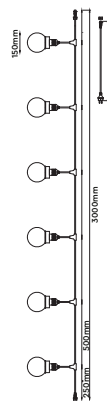

STRING LIGHTS

SKU	Model	Box Qty
8971	VT-720S	1Pc

IP Rating: IP65
Holder Type: E27
Max Watts: 60W x6
Globe: Clear ø150mm (PMMA)
Bulb Holder: Brushed Brown Bronze ø49mm (Aluminium)
Cable: Black (H05RN-F-3x1mm²)
Catenary Length: 3M Total Length (6 Luminaires at 50cm spacing)