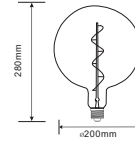

**LED SMOKY SPIRAL FILAMENT
G200 BULBS E27**

Voltage/Frequency	AC:220-240V,50Hz
Beam Angle	300°
PF	>0.5
CRI	>80