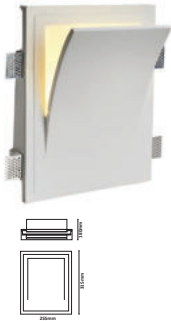

RECESSED WALL FITTING E14

Model No: VT-11004
SKU: 6767
Base: E14
Material: Plaster
Color: White
Size(mm): 255x180x315
Cutting Size: 260x320
Box Qty: 6