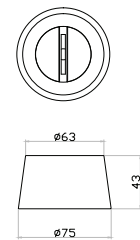

2 FUNCTION REMOTE SURFACE CANOPY

SKU	Size(mm)	Unit Color
23129	63x75x43	Sandy Black