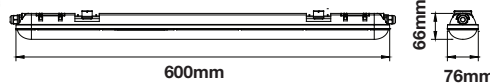

WATERPROOF FITTING F SERIES

AC:200-240V,50Hz

120° Beam Angle

>0.9 PF

>70 CRI

Plastic+ABS Body

20,000 hr lifespan

SKU	Model	Watts	Lumens	Size(mm)	Box Qty
6198 - 4500K DAY WHITE 6199 - 6000K WHITE	VT-6048	18w	1440	600x76x66	12
216198 - 4000K DAY WHITE	VT-6048-N	18w	1900	600x76x66	12
6200 - 4500K DAY WHITE 6201 - 6000K WHITE	VT-1248	36w	2880	1200x76x66	12
6184 - 4500K DAY WHITE 6185 - 6000K WHITE	VT-1548	48w	3840	1500x76x66	12