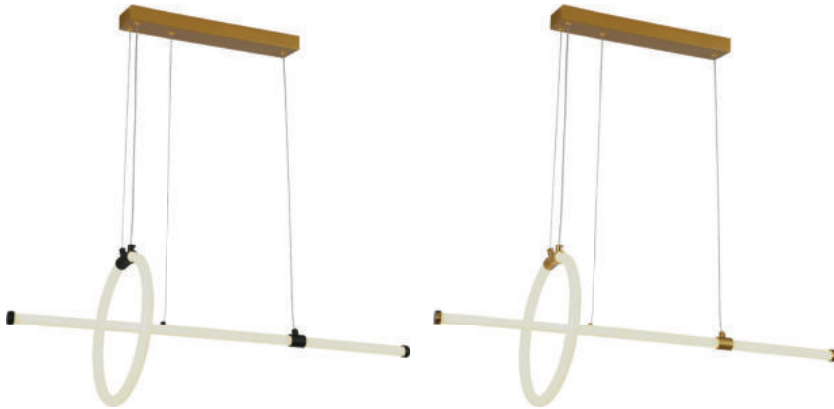

NEW DESIGNER SOFT LIGHTS

AC:220-240V, 50/60Hz
270° Beam Angle
>80 CRI
20,000 hr lifespan
IP20 Rating

SKU	Model	Watts	Lumens	Size(mm)	Unit Color	Box Qty
8022 - 3000K WARM WHITE	VT-7818-B	16W	1820	860x300	Black	5
8023 - 3000K WARM WHITE	VT-7818-PG	16W	1820	860x300	Paint Gold	5