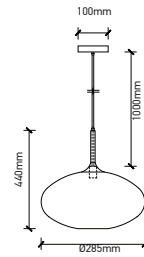

MODERN WHITE GLASS PENDANT

SKU	Model	Material:	Holder:	Dimension:	Box Qty:
3884	VT-7281-WG	Glass+Metal	E27	Ø285x440x1000mm	4