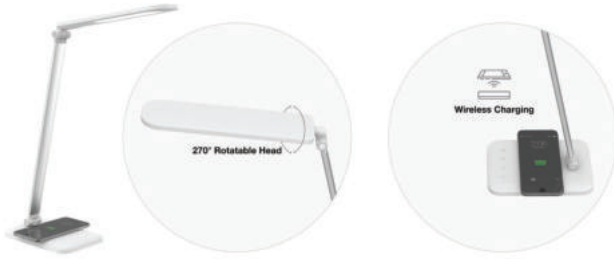

Watts:	16W
Lumens:	1000
Material:	ABS+Aluminium
Dimension:	240x396x180
Voltage:	AC:100-240V,50/60Hz
CRI:	>80
Box Qty:	12

LED TABLE LAMP WITH WIRELESS CHARGER

- Wireless Charging.
- 5 Levels of Brightness Dimming
- Watts as per led 0.2W.
- Rating Input DC:12V/1.5A
- 2s to reach full brightness
- 270 Degree Rotatable Head

SKU	Model	Unit Color
8519 - 3 IN 1	VT-1027	White
218519 - 3 IN 1	VT-1027-N	White