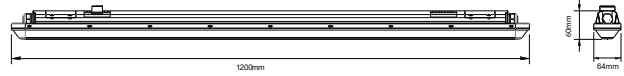

NEW WATERPROOF FITTING-X SERIES

AC:220-240V,50/60Hz

120° Beam Angle

>0.9 PF

>80 CRI

PC+ABS Body

20,000 hr lifespan

SKU	Model	Watts	Lumens	Size(mm)	Box Qty
10213 - 4000K DAY WHITE 10215 - 6500K WHITE	VT-1253S	36W With microwave sensor	4320	1200x64x60	12
10221 - 4000K DAY WHITE 10220 - 6500K WHITE	VT-1253	36W	4320	1200x64x60	12
10223 - 4000K DAY WHITE 10222 - 6500K WHITE	VT-1254	48W	5760	1500x64x60	12