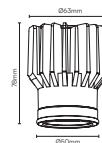

SKU	Model	Watts	Lumens	EQ .Watts	Base	Beam Angle	Size(mm)	Box Qty
10301 - 3000K WARM WHITE 10302 - 4000K DAY WHITE 10303 - 6400K WHITE	VT-1018	18W	1900	NA	NA	34°	78x63x50	50