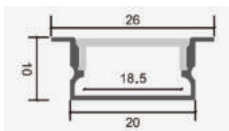

MOUNTING KIT SILVER

Model	SKU	Size(mm)	Color
VT-8203	23175	2000x20x10	Silver