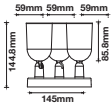

CEILING/WALL FITTING-GU10

Model No: VT-899
SKU: 7982
Base: 3XGU10
Material: PC
Color: White
Size(mm): 145x144.8
Cutting Size: NA
Box Qty: 20