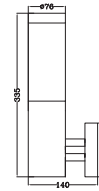

WALL FITTINGS-E27

SKU	Model	Box Qty
8624	VT-833	12
Material: Stainless Steel+PC		
Max.Watts: 60w		
Holder: E27		
IP Rating: IP44		
Dimension: 76x140x335mm