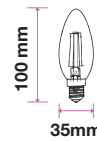

AMBER COVER -FILAMENT-CANDLE-E14

Voltage/Frequency	AC:220-240V,50Hz
Beam Angle	300°
PF	>0.4
CRI	>80

SKU	Model	Watts	Lumens	EQ .Watts	Base	Shape	Size(mm)	Box Qty
217113 - 2200K WARM WHITE	VT-1955-N	4W	350	40W	E14	Candle	Ø35x100	100