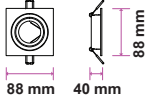

RECESSED FITTING GU10

Model No: VT-921-B
SKU: 6635
Base: GU10
Material: PC
Color: Black
Size(mm): 88x88x40
Cutting Size: 80
Box Qty: 50

RECESSED FITTING GU10

Model No: VT-931-W
SKU: 6644
Base: GU10
Material: PC
Color: White+White
Size(mm): 85x40
Cutting Size: 72
Box Qty: 50

RECESSED FITTING GU10

Model No: VT-927-W
SKU: 6638
Base: GU10
Material: PC
Color: White
Size(mm): 93x93x55
Cutting Size: 83x83
Box Qty: 50

RECESSED FITTING GU10

Model No: VT-931-WB
SKU: 6645
Base: GU10
Material: PC
Color: White+Black
Size(mm): 85x40
Cutting Size: 72
Box Qty: 50

RECESSED FITTING GU10

Model No: VT-927-B
SKU: 6639
Base: GU10
Material: PC
Color: Black
Size(mm): 93x93x55
Cutting Size: 83x83
Box Qty: 50

RECESSED FITTING GU10

Model No: VT-931-B
SKU: 6646
Base: GU10
Material: PC
Color: Black+Black
Size(mm): 85x40
Cutting Size: 72
Box Qty: 50

RECESSED FITTING GU10

Model No: VT-930-W
SKU: 6642
Base: GU10
Material: PC
Color: White
Size(mm): 81x81x40
Cutting Size: 63
Box Qty: 50

RECESSED FITTING GU10

Model No: VT-931-WC
SKU: 6647
Base: GU10
Material: PC
Color: White+Chrome
Size(mm): 85x40
Cutting Size: 72
Box Qty: 50

RECESSED FITTING GU10

Model No: VT-930-B
SKU: 6643
Base: GU10
Material: PC
Color: Black
Size(mm): 81x81x40
Cutting Size: 63
Box Qty: 50

RECESSED FITTING GU10

Model No: VT-931-WG
SKU: 6648
Base: GU10
Material: PC
Color: White+Gold
Size(mm): 85x40
Cutting Size: 72
Box Qty: 50