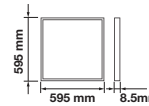

AC:220-240V,50/60Hz
120° Beam Angle
>0.9 PF
>80 CRI
Aluminium+PS+PP Body
20,000 hr lifespan

SKU	Model	Watts	Lumens	Size(mm)	Box Qty
8082 - 4000K DAY WHITE 8081 - 6400K WHITE	VT-6236	36w Single pack	3240	595x595x8.5	6