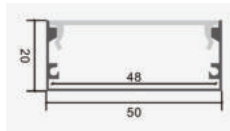

Model	SKU	Size(mm)	Color
VT-8206-S	23178	2000x50x20	Silver