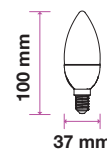

LED THERMOPLASTIC BULBS-CANDLE-E27

Voltage/Frequency	AC:220-240V,50Hz
Life Span	30,000 hr
PF	>0.5
CRI	>80

SKU	Model	Watts	Lumens	EQ .Watts	Base	Shape	Size	Box Qty
858 | 3000K WARM WHITE	VT-289	5.5W	470	40w	E27	Candle	Ø37x100mm	200