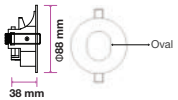

RECESSED FITTING-ROUND-GU10

Model No: VT-786
SKU: 3612
Base: GU10
Material: Aluminium
Color: White
Size(mm): 88x38
Cutting Size: Ø75
Box Qty: 100