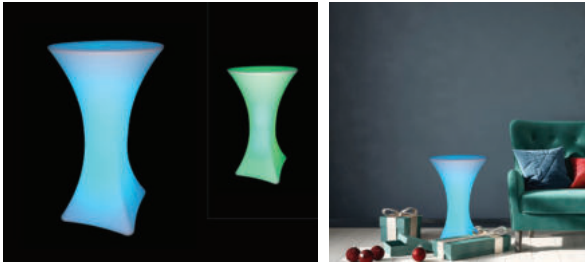

TABLE LIGHT