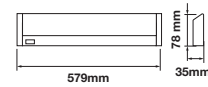

**CABINET FITTING
WITH SWITCH**

Voltage/Frequency	AC:220-240V,50/60Hz
PF	>0.9
CRI	>80
Beam Angle	110°
On/off	>10,000
Body Type	Aluminium Body, Plastic Diffuser

SKU	Model	Watts	Lumens	Size	Box Qty
5068 - 3000K WARM WHITE	VT-8112	10W	800	579x78x35	12