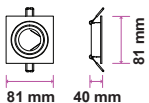

RECESSED FITTING GU10

Model No: VT-921-B
SKU: 6635
Base: GU10
Material: PC
Color: Black
Size(mm): 88x88x40
Cutting Size: 80
Box Qty: 50

RECESSED FITTING GU10

Model No: VT-931-W
SKU: 6644
Base: GU10
Material: PC
Color: White+White
Size(mm): 85x40
Cutting Size: 72
Box Qty: 50

RECESSED FITTING GU10

Model No: VT-927-W
SKU: 6638
Base: GU10
Material: PC
Color: White
Size(mm): 93x93x55
Cutting Size: 83x83
Box Qty: 50

RECESSED FITTING GU10

Model No: VT-931-WB
SKU: 6645
Base: GU10
Material: PC
Color: White+Black
Size(mm): 85x40
Cutting Size: 72
Box Qty: 50

RECESSED FITTING GU10

Model No: VT-927-B
SKU: 6639
Base: GU10
Material: PC
Color: Black
Size(mm): 93x93x55
Cutting Size: 83x83
Box Qty: 50

RECESSED FITTING GU10

Model No: VT-931-B
SKU: 6646
Base: GU10
Material: PC
Color: Black+Black
Size(mm): 85x40
Cutting Size: 72
Box Qty: 50

RECESSED FITTING GU10

Model No: VT-930-W
SKU: 6642
Base: GU10
Material: PC
Color: White
Size(mm): 81x81x40
Cutting Size: 63
Box Qty: 50

RECESSED FITTING GU10

Model No: VT-931-WC
SKU: 6647
Base: GU10
Material: PC
Color: White+Chrome
Size(mm): 85x40
Cutting Size: 72
Box Qty: 50

RECESSED FITTING GU10

Model No: VT-930-B
SKU: 6643
Base: GU10
Material: PC
Color: Black
Size(mm): 81x81x40
Cutting Size: 63
Box Qty: 50

RECESSED FITTING GU10

Model No: VT-931-WG
SKU: 6648
Base: GU10
Material: PC
Color: White+Gold
Size(mm): 85x40
Cutting Size: 72
Box Qty: 50