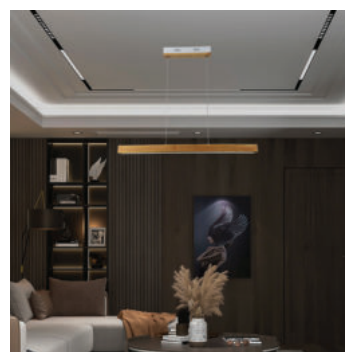

NEW DESIGNER SOFT LIGHTS

AC:220-240V, 50/60Hz

120° Beam Angle

>80 CRI

Wood+PVC Body

20,000 hr lifespan

IP20 Rating

SKU	Model	Watts	Lumens	Size(mm)	Unit Color
23100 - 4000K DAY WHITE	VT-7532	12W	1440	800x1100	Wood