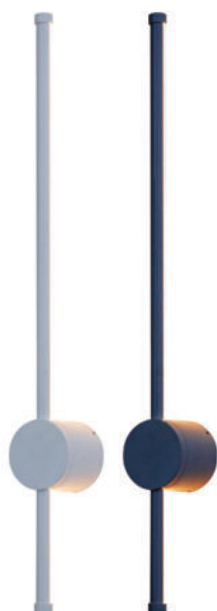

NEW LED OUTDOOR WALL LIGHTS

AC:220-240V,50/60Hz

120° Beam Angle

>90 CRI

Aluminium Body

IP65 IP Rating

SKU	Model	Watts	Lumens	Unit Color	Size(mm)	Box Qty
6832 - 3000K WARM WHITE 6833 - 4000K DAY WHITE	VT-11112-W	12W	1400	White	16x72x650	10
6834 - 3000K WARM WHITE 6835 - 4000K DAY WHITE	VT-11112-B	12W	1400	Black	16x72x650	10