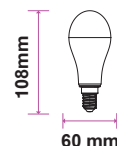

LED THERMOPLASTIC BULBS-A60-E14

Voltage/Frequency	AC:220-240V,50Hz
Life Span	30,000 hr
PF	>0.5
CRI	>80

SKU	Model	Watts	Lumens	EQ .Watts	Base	Shape	Size	Box Qty
114 | 3000K WARM WHITE	VT-269	9W	806	60w	E14	A60	Ø60x108mm	100
21115 | 4000K DAY WHITE 21116 | 6500K WHITE	VT-269-N	8.5W	806	60w	E14	A60	Ø60x108mm	100