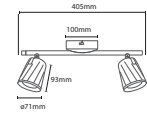

SKU	Model	Watts	Lumens	Unit Color	Size(mm)	Box Qty
8256 - 4000K DAY WHITE	VT-812-W	12W	960	White	405x100x93	12
218254 - 3000K WARM WHITE 218256 - 4000K DAY WHITE	VT-812-W-N	10W	1160	White	405x100x93	12
8255 - 3000K WARM WHITE 8257 - 4000K DAY WHITE	VT-812-B	12W	960	Black	405x100x93	12
218255 - 3000K WARM WHITE 218257 - 4000K DAY WHITE	VT-812-B-N	10W	1160	Black	405x100x93	12