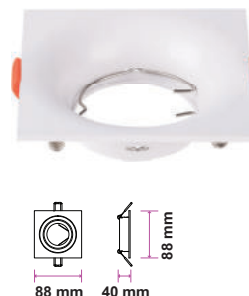

RECESSED FITTING GU10

Model No: VT-921-W
SKU: 6634
Base: GU10
Material: PC
Color: White
Size(mm): 88x88x40
Cutting Size: 80
Box Qty: 50