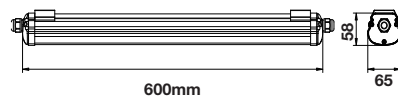

WATERPROOF FITTING-G SERIES

AC:200-240V,50/60Hz

120° Beam Angle

>0.5 PF

>70 CRI

PC Body

20,000 hr lifespan

SKU	Model	Watts	Lumens	Size(mm)	Box Qty
6282 - 6400K WHITE	VT-6076	18w	1440	600x65x58	12
216283 - 4000K DAY WHITE 216282 - 6500K WHITE	VT-6076-N	18w	2160	600x66x58	12
216285 - 4500K DAY WHITE 216284 - 6400K WHITE	VT-1249-N	36W	4320	1200x65x58	12
6286 - 6400K WHITE	VT-1574	48w	3840	1500x65x58	12
216287 - 4500K DAY WHITE 216286 - 6400K WHITE	VT-1574-N	48W	5760	1500x65x58	12