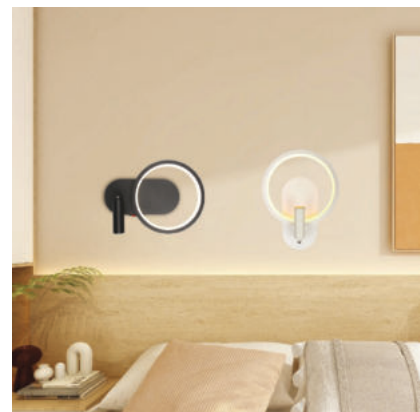

NEW DESIGNER WALL LIGHTS

AC:220-240V, 50Hz

>80 CRI

Aluminium+Steel+Silicone

Body

20,000 hr lifespan

IP20 Rating

SKU	Model	Watts	Lumens	Size(mm)	Unit Color	Box Qty
14981 - 3000K WARM WHITE 14980 - 4000K DAY WHITE	VT-7906-B	14W	1500	250x180	Black	1
14983 - 3000K WARM WHITE 14982 - 4000K DAY WHITE	VT-7906-W	14W	1500	250x180	White	1