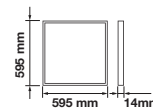

HIGH CRI>95 LED PANELS

AC:200-240V,50/60Hz
120° Beam Angle
>0.9 PF
>95 CRI
Aluminium+PMMA+PP Body
20,000 hr lifespan