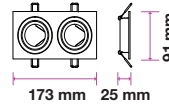

RECESSED FITTING GU10

Model No: VT-782RD-B
SKU: 8936
Base: 1XGU10
Material: Aluminium
Color: Black
Size(mm): Ø91x25
Cutting Size: Ø75
Box Qty: 100

RECESSED FITTING-SQUARE-GU10

Model No: VT-783SQ-AB
SKU: 3608
Base: GU10
Material: Aluminium
Color: Aluminium Brush
Size(mm): 173x91x25
Cutting Size: 155x75
Box Qty: 50

RECESSED FITTING GU10

Model No: VT-782SQ-B
SKU: 8937
Base: 1XGU10
Material: Aluminium
Color: Black
Size(mm): 91x91x25
Cutting Size: 75x75
Box Qty: 100

RECESSED FITTING-SQUARE-GU10

Model No: VT-784SQ-WH
SKU: 3609
Base: 3XGU10
Material: Aluminium
Color: White
Size(mm): 255x91x25
Cutting Size: 235x75
Box Qty: 50

RECESSED FITTING-SQUARE-GU10

Model No: VT-782SQ-WH
SKU: 3605
Base: 1XGU10
Material: Aluminium
Color: White
Size(mm): 91x91x25
Cutting Size: 75x75
Box Qty: 100

RECESSED FITTING-SQUARE-GU10

Model No: VT-784SQ-AB
SKU: 3610
Base: 3XGU10
Material: Aluminium
Color: Aluminium Brush
Size(mm): 255x91x25
Cutting Size: 235x75
Box Qty: 50

RECESSED FITTING-SQUARE-GU10

Model No: VT-782SQ-AB
SKU: 3606
Base: 1XGU10
Material: Aluminium
Color: Aluminium Brush
Size(mm): 91x91x25
Cutting Size: 75x75
Box Qty: 100

RECESSED FITTING-ROUND-GU10

Model No: VT-7227RD-WH
SKU: 3469
Base: GU10
Material: Ferrum
Color: White
Size(mm): Ø99x30.8
Cutting Size: Ø74
Box Qty: 100

RECESSED FITTING-SQUARE-GU10

Model No: VT-783SQ-WH
SKU: 3607
Base: 2XGU10
Material: Aluminium
Color: White
Size(mm): 173x91x25
Cutting Size: 155x75
Box Qty: 50

RECESSED FITTING-ROUND-GU10

Model No: VT-7227RD-SN
SKU: 3470
Base: GU10
Material: Ferrum
Color: Satin Nickel
Size(mm): Ø99x30.8
Cutting Size: Ø74
Box Qty: 100