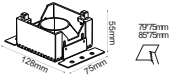

RECESSED CHROME REFLECTOR FITTING SQUARE-GU10

Model No: VT-890
SKU: **8880**
Base: GU10
Material: Aluminium
Color: White+Chrome Reflector
Size(mm): 128x75x55
Cutting Size: 79/85x75
Box Qty: 50

RECESSED FITTING ROUND-GU10

Model No: VT-872-WB
SKU: **3153**
Base: GU10
Material: Aluminium+PC
Color: White+Black
Size(mm): 79x32
Cutting Size: 72
Box Qty: 50

NEW RECESSED FITTING ROUND-GU10

Model No: VT-438-W
SKU: **10296**
Base: GU10
Material: Iron+PC
Color: White+White
Size(mm): 87.50x31
Cutting Size: 75
Box Qty: 100

RECESSED FITTING ROUND-GU10

Model No: VT-872-WG
SKU: **3154**
Base: GU10
Material: Aluminium+PC
Color: White+Gold
Size(mm): 79x32
Cutting Size: 72
Box Qty: 50

NEW RECESSED FITTING ROUND-GU10

Model No: VT-981-W
SKU: **6698**
Base: GU10
Material: PC
Color: White
Size(mm): 92.5x33
Cutting Size: 70
Box Qty: 50

RECESSED FITTING ROUND-GU10

Model No: VT-872-WR
SKU: **3155**
Base: GU10
Material: Aluminium+PC
Color: White+Rose Gold
Size(mm): 79x32
Cutting Size: 72
Box Qty: 50

NEW RECESSED FITTING ROUND-GU10

Model No: VT-981-B
SKU: **6699**
Base: GU10
Material: PC
Color: Black
Size(mm): 92.5x33
Cutting Size: 70
Box Qty: 50

RECESSED FITTING ROUND-GU10

Model No: VT-872-WC
SKU: **3156**
Base: GU10
Material: Aluminium+PC
Color: White+Chrome
Size(mm): 79x32
Cutting Size: 72
Box Qty: 50

NEW FITTING ROUND-GU10

Model No: VT-981-SN
SKU: **6700**
Base: GU10
Material: PC
Color: Satin Nickel
Size(mm): 92.5x33
Cutting Size: 70
Box Qty: 50

RECESSED FITTING ROUND-GU10

Model No: VT-873
SKU: **8595**
Base: GU10
Material: Aluminium + PC
Color: Black+ Black Reflector
Size(mm): ø83x40.7
Cutting Size: ø75
Box Qty: 50