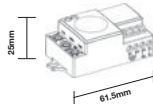

Sensor Type: Microwave
Detection Range: 180° / 360°
Voltage: AC:220-240V,50/60Hz
Detection Distance: 1-8m(radius) adjustable
Ambient Light: <3-2000LUX(adjustable)
Body Type: Plastic
IP Rating: IP20
Dimension: 37x25x61.5mm
Time Delay: Min. 10sec±3sec. Max. 12min±1min
Rated Load: Max 300W(LED)