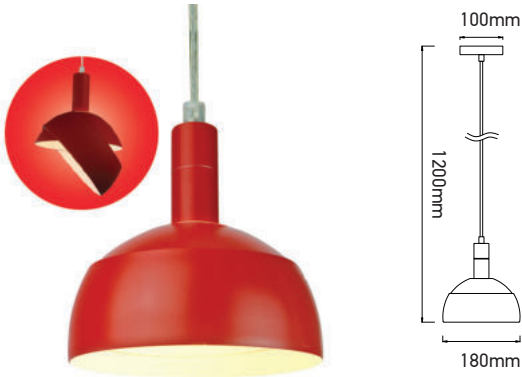

PENDANT ALUMINIUM SHADE RED

SKU	Model	Material:	Plastic+Aluminium
3924	VT-7100-R	Holder:	E14
		Dimension:	180x100x1200mm
		Box Qty:	12