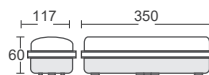

LED EXIT LIGHT - BULKHEAD

SKU	Model	Watts	Lumens	Box Qty
838 - 6000K WHITE	VT-524-S-12	4W	190	12

- IP65
- PC body
- 3 Stickers
- 30 SMD LEDs
- AC:220-240V,50/60Hz
- Wall Installation
- Ni-Cd 4.8V,900mAh Battery
- 12 hr Charging Time
- Green Light Indicator Test Button
- 3 Way Legend Available
- Mode Of Operation Maintained
- >3 hr Emergency Operation Time
- 22 Meters Viewing Distance From Both Sides