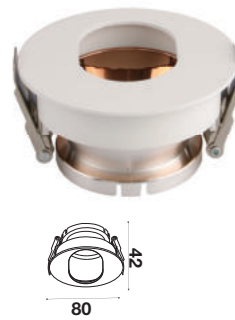

RECESSED FITTING ROUND-GU10

Model No: VT-874-WR
SKU: 3163
Base: GU10
Material: Aluminium+PC
Color: White+Rose Gold
Size(mm): 80x42
Cutting Size: 75
Box Qty: 50