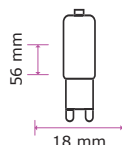

LED CAPSULE LIGHTS

05 YEAR WARRANTY

Voltage/Frequency	AC:220-240V,50Hz
Life Span	20,000 hr
CRI	>80

SKU	Model	Watts	Lumens	EQ .Watts	Base	Beam Angle	Size	Box Qty
20478 | 3000K WARM WHITE 20479 | 4000K DAY WHITE	VT-11033	2.2W	200	20w	G9	300°	Ø18x56mm	400