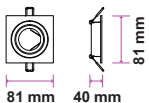

RECESSED FITTING GU10

Model No: VT-921-B
SKU: 6635
Base: GU10
Material: PC
Color: Black
Size(mm): 88x88x40
Cutting Size: 80
Box Qty: 50

RECESSED FITTING GU10

Model No: VT-931-W
SKU: 6644
Base: GU10
Material: PC
Color: White+White
Size(mm): 85x40
Cutting Size: 72
Box Qty: 50

RECESSED FITTING GU10

Model No: VT-927-W
SKU: 6638
Base: GU10
Material: PC
Color: White
Size(mm): 93x93x55
Cutting Size: 83x83
Box Qty: 50

RECESSED FITTING GU10

Model No: VT-931-WB
SKU: 6645
Base: GU10
Material: PC
Color: White+Black
Size(mm): 85x40
Cutting Size: 72
Box Qty: 50

RECESSED FITTING GU10

Model No: VT-927-B
SKU: 6639
Base: GU10
Material: PC
Color: Black
Size(mm): 93x93x55
Cutting Size: 83x83
Box Qty: 50

RECESSED FITTING GU10

Model No: VT-931-B
SKU: 6646
Base: GU10
Material: PC
Color: Black+Black
Size(mm): 85x40
Cutting Size: 72
Box Qty: 50

RECESSED FITTING GU10

Model No: VT-930-W
SKU: 6642
Base: GU10
Material: PC
Color: White
Size(mm): 81x81x40
Cutting Size: 63
Box Qty: 50

RECESSED FITTING GU10

Model No: VT-931-WC
SKU: 6647
Base: GU10
Material: PC
Color: White+Chrome
Size(mm): 85x40
Cutting Size: 72
Box Qty: 50

RECESSED FITTING GU10

Model No: VT-930-B
SKU: 6643
Base: GU10
Material: PC
Color: Black
Size(mm): 81x81x40
Cutting Size: 63
Box Qty: 50

RECESSED FITTING GU10

Model No: VT-931-WG
SKU: 6648
Base: GU10
Material: PC
Color: White+Gold
Size(mm): 85x40
Cutting Size: 72
Box Qty: 50