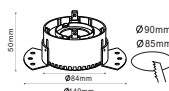

SURFACE FITTING GU10

Model No: VT-804-B
SKU: 8947
Base: GU10
Material: Aluminium
Color: Black
Size(mm): Ø59.5x197
Cutting Size: N/A
Box Qty: 20

RECESSED FITTING ROUND-GU10

Model No: VT-884-WB
SKU: 8599
Base: GU10
Material: Aluminium + PC
Color: White+Black Reflector
Size(mm): 83x40.7
Cutting Size: ø75
Box Qty: 50

SURFACE FITTING GU10

Model No: VT-807-W
SKU: 8948
Base: GU10
Material: Aluminium
Color: White
Size(mm): 60x100
Cutting Size: N/A
Box Qty: 50

RECESSED FITTING ROUND-GU10

Model No: VT-884-B
SKU: 8608
Base: GU10
Material: Aluminium + PC
Color: Black+ Black Reflector
Size(mm): 83x40.7
Cutting Size: ø75
Box Qty: 50

SURFACE FITTING GU10

Model No: VT-807-B
SKU: 8949
Base: GU10
Material: Aluminium
Color: Black
Size(mm): 60x100
Cutting Size: N/A
Box Qty: 50

RECESSED FITTING SQUARE-GU10

Model No: VT-886
SKU: 8877
Base: 2xGU10
Material: Aluminium
Color: White+Black
Size(mm): 185x100x45
Cutting Size: 175x85
Box Qty: 20

RECESSED FITTING SQUARE-GU10

Model No: VT-883-WB
SKU: 8597
Base: GU10
Material: Aluminium + PC
Color: White+Black Reflector
Size(mm): 83x40.7
Cutting Size: 75x75
Box Qty: 50

RECESSED FITTING SQUARE-GU10

Model No: VT-887
SKU: 8878
Base: 3xGU10
Material: Aluminium
Color: White+Black
Size(mm): 270x100x45
Cutting Size: 256x85
Box Qty: 20

RECESSED FITTING SQUARE-GU10

Model No: VT-883-B
SKU: 8598
Base: GU10
Material: Aluminium + PC
Color: Black
Size(mm): 83x40.7
Cutting Size: 75x75
Box Qty: 50

RECESSED CHROME REFLECTOR FITTING ROUND-GU10

Model No: VT-889
SKU: 8879
Base: GU10
Material: Aluminium
Color: White+Chrome Reflector
Size(mm): ø140x50
Cutting Size: ø85/90
Box Qty: 50