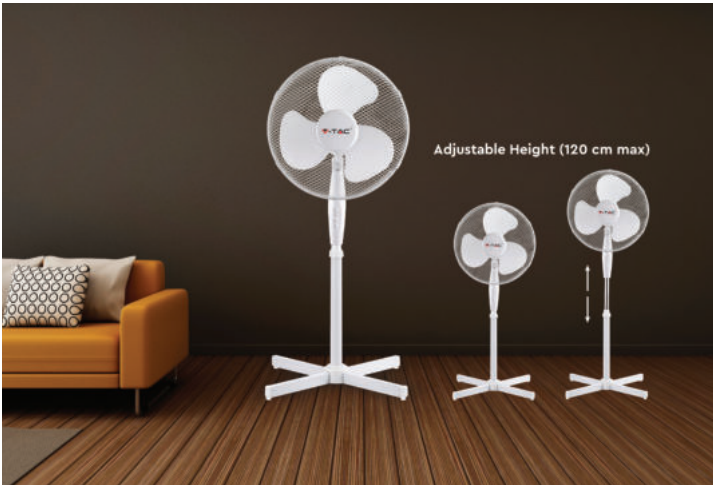

STAND FAN CROSS BASE

SKU	Watts	Model	Box Qty
7922	40W	VT-4016-3	1

Oscillation
LOW | MEDIUM | HIGH

- 16" STAND FAN
- AC: 220—240V~50/60Hz 40W
- 3 speed control
- Oscillation function
- 1.2m height
- 600mm Cross Base
- GW:2.6KGS
- Size:600 × 600 × 1200mm