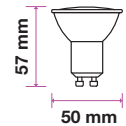

Voltage/Frequency	AC:220-240V,50Hz
PF	>0.5
CRI	>80