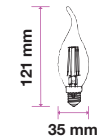

Voltage/Frequency	AC:220-240V,50Hz
Beam Angle	300°
PF	>0.4
CRI	>80