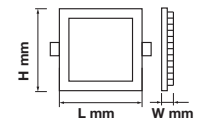

AC:85-265V,50/60Hz
120° Beam Angle
>0.9 PF
>80 CRI
Aluminium Body
20,000 hr lifespan