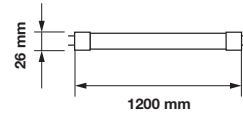

COMMERCIAL TUBES

Specialized LED tubes designed for use in the food industry. These cost-effective LED tubes are ideal for illuminating meat, bread, vegetables, seafood, or plant cultivation. Their unique light spectrum enhances the appearance of food in stores without distorting it inappropriately.

Holder	G13
Voltage/Frequency	AC:180-240V,50Hz
PF	>0.9
CRI	>95
Beam Angle	160°
On/off	>15,000
Body Type	Glass with PET
Instant start	0-100% in < 1s