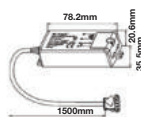

Sensor Type: Infrared
Detection Range: 30°
Voltage: AC:110-240V,50/60Hz
Detection Distance: 5cm/6cm(<24°C)
Body Type: Plastic
IP Rating: IP20
Dimension: 35.5x78.2x18.7mm
Rated Load: Max 200W(LED)