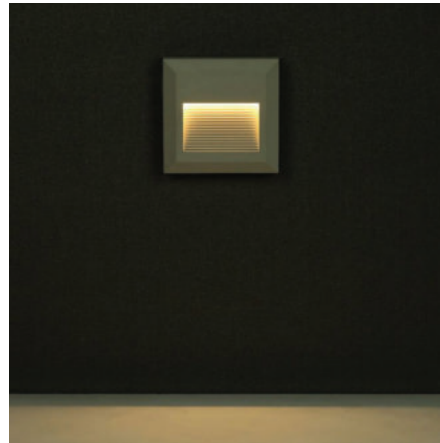

LED STEP LIGHTS

AC:100-240V,50/60Hz

55° Beam Angle

>0.5 PF

>80 CRI

PC Body

IP65 IP Rating

SKU	Model	Watts	Lumens	Unit Color	Size(mm)	Box Qty
1321 - 3000K WARM WHITE 1320 - 4000K DAY WHITE	VT-1152-W	2W	60	White	124x124x27	50
1323 - 3000K WARM WHITE 1322 - 4000K DAY WHITE	VT-1152-B	2W	60	Black	124x124x27	50
211323 - 3000K WARM WHITE 211322 - 4000K DAY WHITE	VT-1152-B-N	2W	70	Black	124x124x27	50
1325 - 3000K WARM WHITE 1324 - 4000K DAY WHITE	VT-1152-G	2W	60	Grey	124x124x27	50