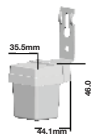

SKU	Model	Box Qty
5081	VT-8019	100

Sensor Type: Photocell
Detection Range: 360°
Voltage: AC:220-240V,50Hz
Ambient Light: <5-15LUX(adjustable)
Body Type: Plastic
IP Rating: IP44
Dimension: 35.5x46x44.1mm
Time Delay: 5 sec to 8 min (adjustable)
Rated Load: Max 500W(LED)