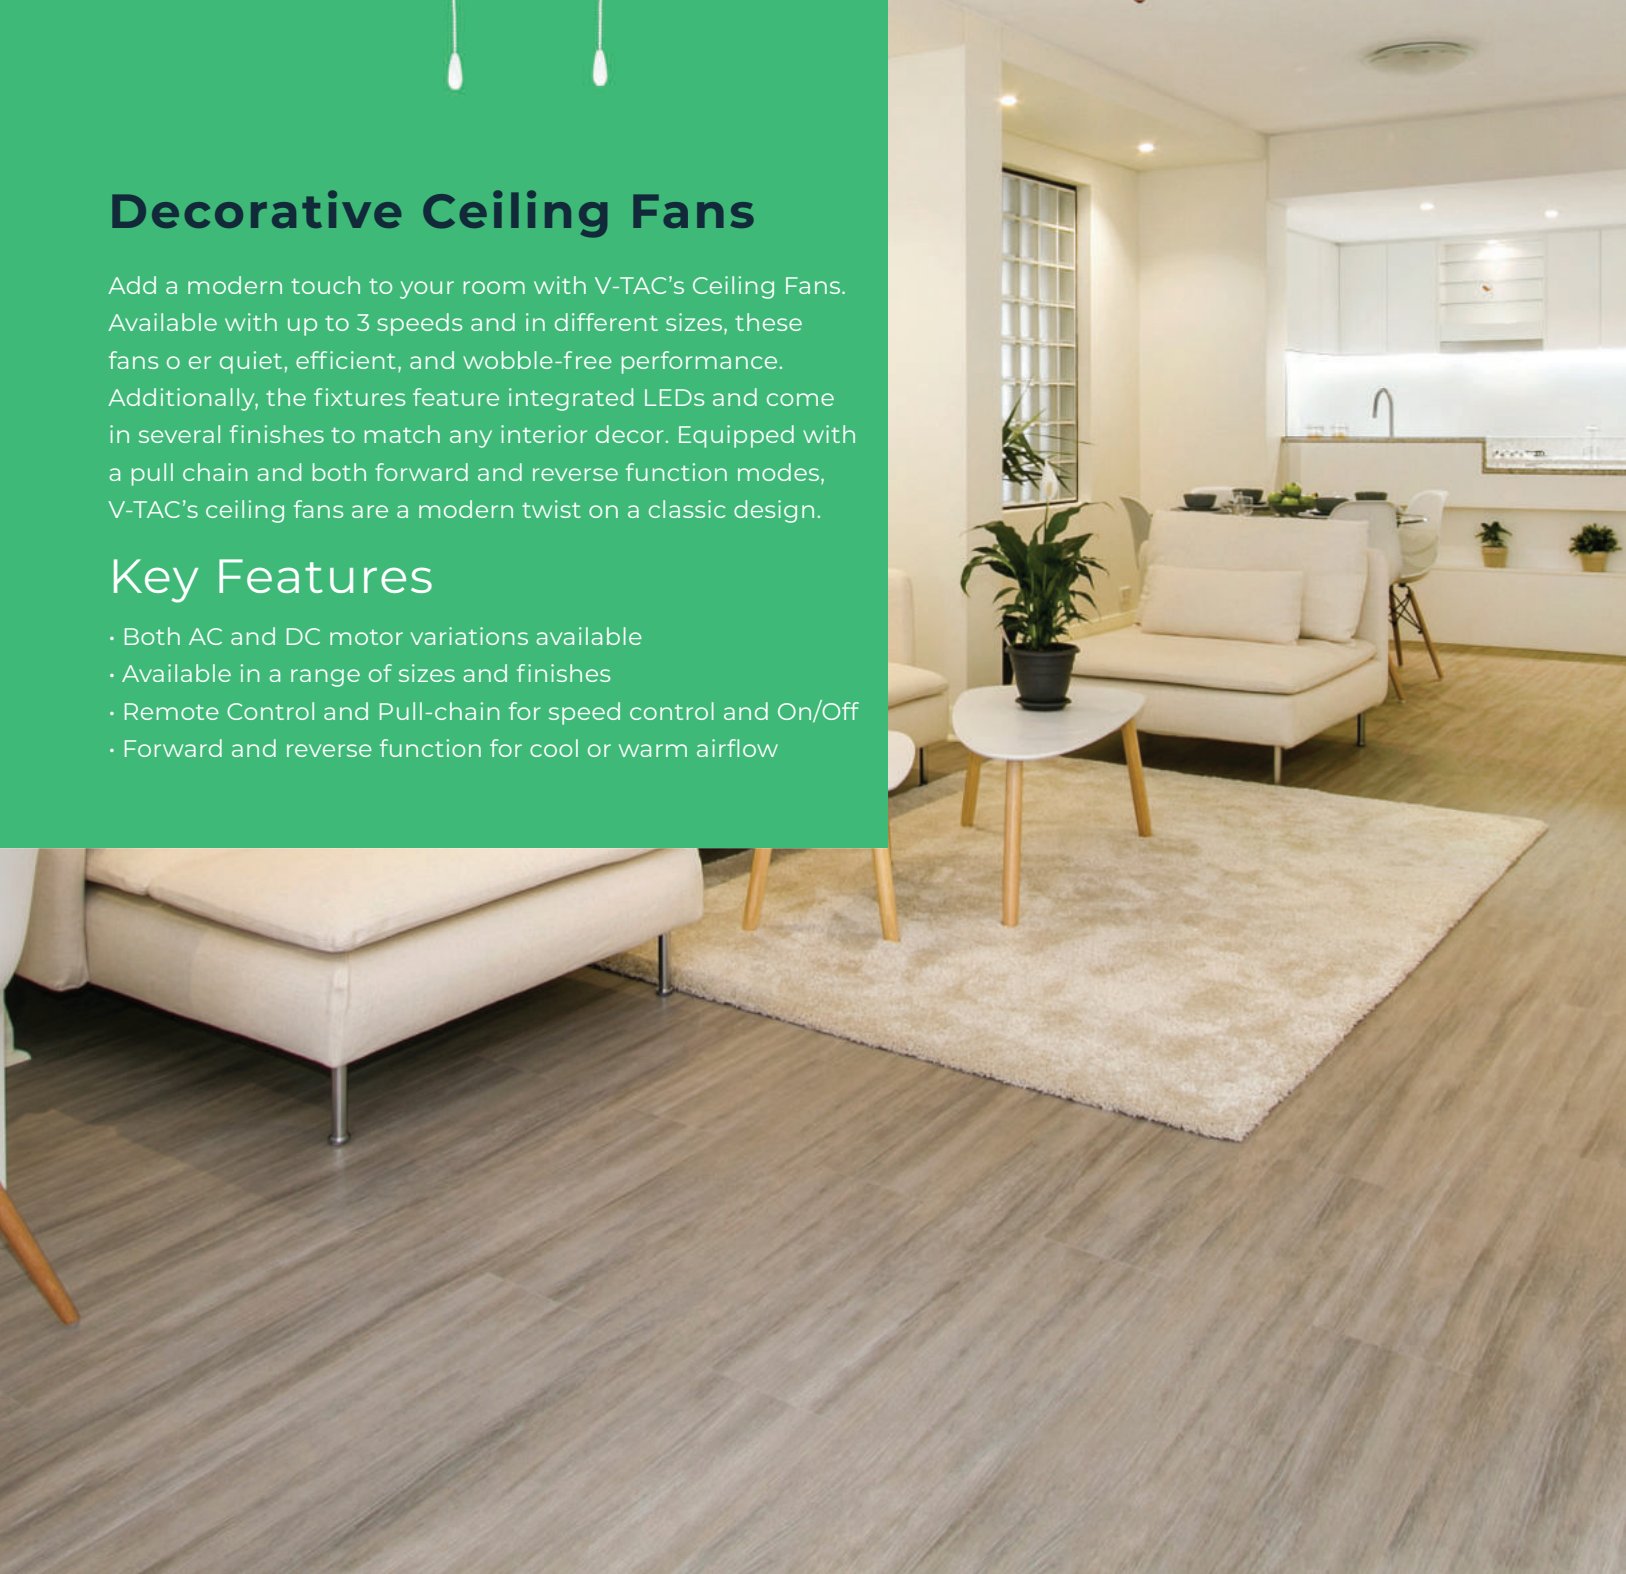

Key Features

- Both AC and DC motor variations available
- Available in a range of sizes and finishes
- Remote Control and Pull-chain for speed control and On/Off
- Forward and reverse function for cool or warm airflow