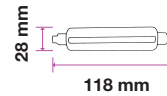

LED BULBS-R7S

Voltage/Frequency	AC:220-240V,50Hz
Beam Angle	300°
PF	>0.5
CRI	>80

SKU	Model	Watts	Lumens	EQ .Watts	Base	Shape	Size(mm)	Box Qty
212834 - 3000K WARM WHITE 212835 - 4000K DAY WHITE 212836 - 6500K WHITE	VT-2118-N	16W	2000	126W	R7S	R7S	Ø30x118	100