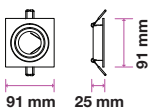

RECESSED FITTING GU10

Model No: VT-782RD-B
SKU: 8936
Base: 1XGU10
Material: Aluminium
Color: Black
Size(mm): Ø91x25
Cutting Size: Ø75
Box Qty: 100

RECESSED FITTING-SQUARE-GU10

Model No: VT-783SQ-AB
SKU: 3608
Base: GU10
Material: Aluminium
Color: Aluminium Brush
Size(mm): 173x91x25
Cutting Size: 155x75
Box Qty: 50

RECESSED FITTING GU10

Model No: VT-782SQ-B
SKU: 8937
Base: 1XGU10
Material: Aluminium
Color: Black
Size(mm): 91x91x25
Cutting Size: 75x75
Box Qty: 100

RECESSED FITTING-SQUARE-GU10

Model No: VT-784SQ-WH
SKU: 3609
Base: 3XGU10
Material: Aluminium
Color: White
Size(mm): 255x91x25
Cutting Size: 235x75
Box Qty: 50

RECESSED FITTING-SQUARE-GU10

Model No: VT-782SQ-WH
SKU: 3605
Base: 1XGU10
Material: Aluminium
Color: White
Size(mm): 91x91x25
Cutting Size: 75x75
Box Qty: 100

RECESSED FITTING-SQUARE-GU10

Model No: VT-784SQ-AB
SKU: 3610
Base: 3XGU10
Material: Aluminium
Color: Aluminium Brush
Size(mm): 255x91x25
Cutting Size: 235x75
Box Qty: 50

RECESSED FITTING-SQUARE-GU10

Model No: VT-782SQ-AB
SKU: 3606
Base: 1XGU10
Material: Aluminium
Color: Aluminium Brush
Size(mm): 91x91x25
Cutting Size: 75x75
Box Qty: 100

RECESSED FITTING-ROUND-GU10

Model No: VT-7227RD-WH
SKU: 3469
Base: GU10
Material: Ferrum
Color: White
Size(mm): Ø99x30.8
Cutting Size: Ø74
Box Qty: 100

RECESSED FITTING-SQUARE-GU10

Model No: VT-783SQ-WH
SKU: 3607
Base: 2XGU10
Material: Aluminium
Color: White
Size(mm): 173x91x25
Cutting Size: 155x75
Box Qty: 50

RECESSED FITTING-ROUND-GU10

Model No: VT-7227RD-SN
SKU: 3470
Base: GU10
Material: Ferrum
Color: Satin Nickel
Size(mm): Ø99x30.8
Cutting Size: Ø74
Box Qty: 100