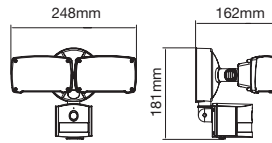

SKU	Model	Watts	Lumens	Size(mm)	Box Qty
5745 - 6000K WHITE	VT-4818-White	18W	600	248x 162x 181	4