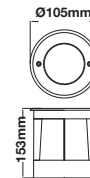

Voltage/Frequency	AC:220-240V,50Hz
Beam Angle	40°
PF	>0.7
CRI	>80

SKU	Model	Watts	Lumens	Size(mm)	Box Qty
218622 - 4000K DAY WHITE	VT-7681-N	10w	850	Ø150X153mm	12