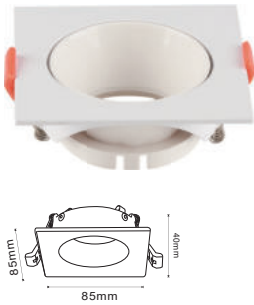

RECESSED FITTING GU10

Model No: VT-932-W
SKU: 6650
Base: GU10
Material: PC
Color: White+White
Size(mm): 85x85x40
Cutting Size: 72
Box Qty: 50