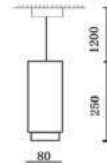

PENDANT METAL-GUN BLACK BOTTOM

Model No: VT-864-GBC
SKU: 3134
Base: GU10
Material: Gypsum with metal
Color: Grey+Gun Black
Size(mm): ø80x250
Cutting Size: N/A
Box Qty: 9