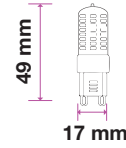

Voltage/Frequency	AC:220-240V,50Hz
Life Span	30,000 hr
PF	>0.4
CRI	>80

SKU	Model	Watts	Lumens	EQ .Watts	Base	Beam Angle	Size	Box Qty
247 | 4000K DAY WHITE 248 | 6400K WHITE	VT-204	3W	300	25w	G9	300°	Ø17x49mm	200

- 21246 | 3000K WARM WHITE
- 21247 | 4000K DAY WHITE
- 21248 | 6500K WHITE

VT-204-N	3W	330	30w	G9	300°	Ø17x49mm	400