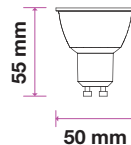

SKU	Model	Watts	Lumens	EQ .Watts	Base	Beam Angle	Size	Box Qty
192 | 3000K WARM WHITE	VT-247	6.5W	480	60w	GU10	110°	Ø50x55mm	200
21192 | 3000K WARM WHITE 21193 | 4000K DAY WHITE 21194 | 6500K WHITE	VT-247-N	6W	445	60w	GU10	110°	Ø50x55mm	200
21198 | 3000K WARM WHITE 21199 | 4000K DAY WHITE 21200 | 6500K WHITE	VT-247D-N	6W Dimmable	445	60w	GU10	110°	Ø50x55mm	200