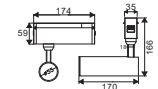

SKU	Model	Watts	Lumens	Size(mm)	Box Qty
7966 | 3000K WARM WHITE	VT-4215	15W	900	166x100x55mm	16
7967 | 4000K DAY WHITE