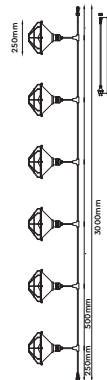

STRING LIGHTS

SKU	Model	Box Qty
8975	VT-717BS	1Pc

IP Rating: IP65
Holder Type: E27
Max Watts: 60W x6
Lampshade: Natural ø250mm (Galvanized Iron)
Bulb Holder: Rose Gold ø49mm (Aluminium)
Cable: Black (H05RN-F-3x1mm²)
L/S Wireguard: Rose Gold ø256mm (Galvanized Iron)
Catenary Length: 3M Total Length (6 Luminaires at 50cm spacing)