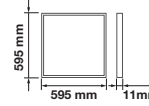

IP65 LED PANELS

AC:200-240V,50/60Hz
120° Beam Angle
>0.9 PF
>80 CRI
Aluminium+PMMA+PS Body
20,000 hr lifespan

SKU	Model	Watts	Lumens	Size(mm)	Box Qty
6603 - 4000K DAY WHITE 6604 - 6400K WHITE	VT-6140	40w 6 pcs pack	4400	595x595x11	6