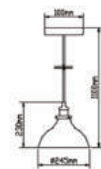

GLASS METAL SERIES

SKU	Model	Material:	Holder:	Dimension:	Box Qty:
3730	VT-7210	Glass+Metal	E27	245x230x1100mm	8