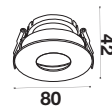

RECESSED CHROME REFLECTOR FITTING SQUARE-GU10

Model No: VT-890
SKU: **8880**
Base: GU10
Material: Aluminium
Color: White+Chrome Reflector
Size(mm): 128x75x55
Cutting Size: 79/85x75
Box Qty: 50

RECESSED FITTING ROUND-GU10

Model No: VT-872-WB
SKU: **3153**
Base: GU10
Material: Aluminium+PC
Color: White+Black
Size(mm): 79x32
Cutting Size: 72
Box Qty: 50

NEW RECESSED FITTING ROUND-GU10

Model No: VT-438-W
SKU: **10296**
Base: GU10
Material: Iron+PC
Color: White+White
Size(mm): 87.50x31
Cutting Size: 75
Box Qty: 100

RECESSED FITTING ROUND-GU10

Model No: VT-872-WG
SKU: **3154**
Base: GU10
Material: Aluminium+PC
Color: White+Gold
Size(mm): 79x32
Cutting Size: 72
Box Qty: 50

NEW RECESSED FITTING ROUND-GU10

Model No: VT-981-W
SKU: **6698**
Base: GU10
Material: PC
Color: White
Size(mm): 92.5x33
Cutting Size: 70
Box Qty: 50

RECESSED FITTING ROUND-GU10

Model No: VT-872-WR
SKU: **3155**
Base: GU10
Material: Aluminium+PC
Color: White+Rose Gold
Size(mm): 79x32
Cutting Size: 72
Box Qty: 50

NEW RECESSED FITTING ROUND-GU10

Model No: VT-981-B
SKU: **6699**
Base: GU10
Material: PC
Color: Black
Size(mm): 92.5x33
Cutting Size: 70
Box Qty: 50

RECESSED FITTING ROUND-GU10

Model No: VT-872-WC
SKU: **3156**
Base: GU10
Material: Aluminium+PC
Color: White+Chrome
Size(mm): 79x32
Cutting Size: 72
Box Qty: 50

NEW FITTING ROUND-GU10

Model No: VT-981-SN
SKU: **6700**
Base: GU10
Material: PC
Color: Satin Nickel
Size(mm): 92.5x33
Cutting Size: 70
Box Qty: 50

RECESSED FITTING ROUND-GU10

Model No: VT-873
SKU: **8595**
Base: GU10
Material: Aluminium + PC
Color: Black+ Black Reflector
Size(mm): ø83x40.7
Cutting Size: ø75
Box Qty: 50