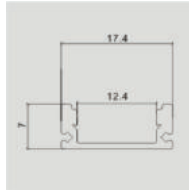

MOUNTING KIT SILVER

Model	SKU	Size(mm)	Color	Box Qty
VT-8157	10321	2000x17.4x7	Silver	100