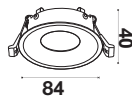

RECESSED FITTING GU10

Model No: VT-921-B
SKU: 6635
Base: GU10
Material: PC
Color: Black
Size(mm): 88x88x40
Cutting Size: 80
Box Qty: 50

RECESSED FITTING GU10

Model No: VT-931-W
SKU: 6644
Base: GU10
Material: PC
Color: White+White
Size(mm): 85x40
Cutting Size: 72
Box Qty: 50

RECESSED FITTING GU10

Model No: VT-927-W
SKU: 6638
Base: GU10
Material: PC
Color: White
Size(mm): 93x93x55
Cutting Size: 83x83
Box Qty: 50

RECESSED FITTING GU10

Model No: VT-931-WB
SKU: 6645
Base: GU10
Material: PC
Color: White+Black
Size(mm): 85x40
Cutting Size: 72
Box Qty: 50

RECESSED FITTING GU10

Model No: VT-927-B
SKU: 6639
Base: GU10
Material: PC
Color: Black
Size(mm): 93x93x55
Cutting Size: 83x83
Box Qty: 50

RECESSED FITTING GU10

Model No: VT-931-B
SKU: 6646
Base: GU10
Material: PC
Color: Black+Black
Size(mm): 85x40
Cutting Size: 72
Box Qty: 50

RECESSED FITTING GU10

Model No: VT-930-W
SKU: 6642
Base: GU10
Material: PC
Color: White
Size(mm): 81x81x40
Cutting Size: 63
Box Qty: 50

RECESSED FITTING GU10

Model No: VT-931-WC
SKU: 6647
Base: GU10
Material: PC
Color: White+Chrome
Size(mm): 85x40
Cutting Size: 72
Box Qty: 50

RECESSED FITTING GU10

Model No: VT-930-B
SKU: 6643
Base: GU10
Material: PC
Color: Black
Size(mm): 81x81x40
Cutting Size: 63
Box Qty: 50

RECESSED FITTING GU10

Model No: VT-931-WG
SKU: 6648
Base: GU10
Material: PC
Color: White+Gold
Size(mm): 85x40
Cutting Size: 72
Box Qty: 50