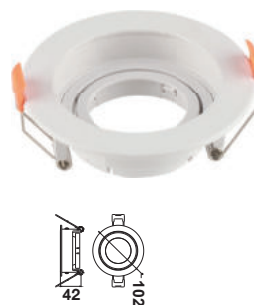

RECESSED FITTING GU10

Model No: VT-934-W
SKU: 6658
Base: GU10
Material: PC
Color: White
Size(mm): 102x42
Cutting Size: 85
Box Qty: 50