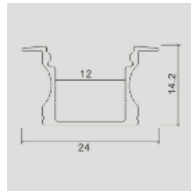

MOUNTING KIT

Model	SKU	Size(mm)	Color	Box Qty
VT-8107	3351	2000x23x15.5	Silver	120