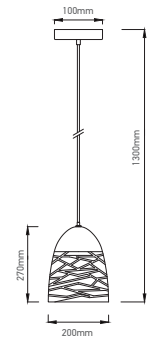

MESH METAL WHITE

SKU	Model	Material:	Holder:	Dimension:	Box Qty:
3823	VT-7200-MW	Metal	E27	200x270x1300mm	8