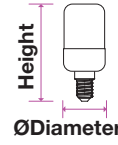

LED THERMOPLASTIC BULBS-ST26

Voltage/Frequency	AC:220-240V,50Hz
Life Span	30,000 hr
PF	>0.4
CRI	>80

SKU	Model	Watts	Lumens	EQ .Watts	Base	Shape	Size	Box Qty
235 | 4000K DAY WHITE 236 | 6400K WHITE	VT-202	2W	180	20w	E14	ST26	Ø25x59mm	400
21234 | 3000K WARM WHITE 21235 | 4000K DAY WHITE 21236 | 6500K WHITE	VT-202-N	2W	180	18w	E14	ST26	Ø26x59mm	400