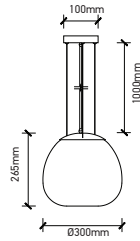

DESIGNER GLASS GUN GREY

SKU	Model	Material:	Glass
3887	VT-7292	Holder:	E27
		Dimension:	Ø300x265x1000mm
		Box Qty:	8