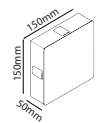

SKU	Model	Watts	Lumens	Unit Color	Size(mm)	Box Qty
8209 - 3000K WARM WHITE	VT-704-W	4W	440	White	150x150x50	20
218209 - 3000K WARM WHITE 218210 - 4000K DAY WHITE	VT-704-W-N	4W	428	White	150x150x50	20
8211 - 3000K WARM WHITE 8212 - 4000K DAY WHITE	VT-704-B	4W	440	Black	150x150x50	20
218211 - 3000K WARM WHITE	VT-704-B-N	4W	428	Black	150x150x50	20