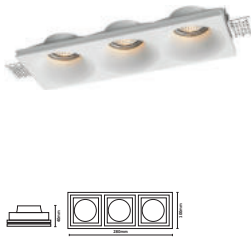

RECESSED FITTING GU10

Model No: VT-11023
SKU: 6766
Base: GU10
Material: Plaster
Color: White
Size(mm): 280x100x40
Cutting Size: 285x105
Box Qty: 6