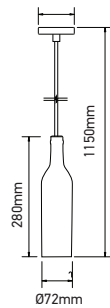

YELLOW PENDANT HOLDER BOTTLE

SKU	Model	Material:	Holder:	Dimension:	Box Qty:
3773	VT-7558-Y	Glass	E14	72x280x1150mm	25