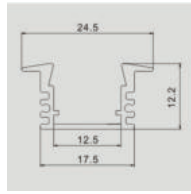

MOUNTING KIT

Model	SKU	Size(mm)	Color	Box Qty
VT-8115	3357	2000x24.5x12.2	Silver	120