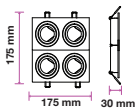

NEW RECESSED FITTING GU10

Model No: VT-439
SKU: 10298
Base: 2xGU10
Material: Iron+PC
Color: White+White
Size(mm): 175x88x30
Cutting Size: 160x75
Box Qty: 50

RECESSED FITTING GU10

Model No: VT-11014
SKU: 6776
Base: GU10
Material: Plaster
Color: White
Size(mm): 220x80x50
Cutting Size: 225x85
Box Qty: 6

NEW RECESSED FITTING GU10

Model No: VT-441
SKU: 10299
Base: 3xGU10
Material: Iron+PC
Color: White+White
Size(mm): 261x88x30
Cutting Size: 245x75
Box Qty: 50

RECESSED FITTING GU10

Model No: VT-11002
SKU: 6762
Base: GU10
Material: Plaster
Color: White
Size(mm): 190x100x40
Cutting Size: 195x105
Box Qty: 12

NEW RECESSED FITTING GU10

Model No: VT-442
SKU: 23003
Base: 4xGU10
Material: Iron+PC
Color: White+White
Size(mm): 175x175x30
Cutting Size: 165x160
Box Qty: 20

RECESSED FITTING GU10

Model No: VT-11012
SKU: 6763
Base: GU10
Material: Plaster
Color: White
Size(mm): 190x100x40
Cutting Size: 195x105
Box Qty: 12

RECESSED FITTING GU10

Model No: VT-11001
SKU: 6761
Base: GU10
Material: Plaster
Color: White
Size(mm): 80x80x50
Cutting Size: 85x85
Box Qty: 30

RECESSED FITTING GU10

Model No: VT-11003
SKU: 6764
Base: GU10
Material: Plaster
Color: White
Size(mm): 280x100x40
Cutting Size: 285x105
Box Qty: 6

RECESSED FITTING GU10

Model No: VT-11011
SKU: 6775
Base: GU10
Material: Plaster
Color: White
Size(mm): 150x80x50
Cutting Size: 155x85
Box Qty: 12

RECESSED FITTING GU10

Model No: VT-11013
SKU: 6765
Base: GU10
Material: Plaster
Color: White
Size(mm): 280x100x40
Cutting Size: 285x105
Box Qty: 6