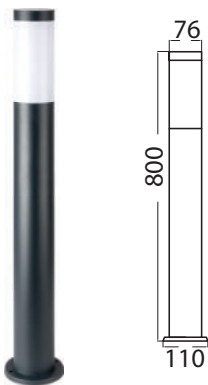

BOLLARD LAMPS

SKU	Model	Box Qty
8961	VT-838-G80	6
Material:	Stainless Steel+PC Diffuser	
Max.Watts:	60W	
Holder:	E27	
IP Rating:	IP44	
Dimension:	76x110x800mm