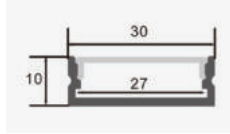

Model	SKU	Size(mm)	Color
VT-8204-S	23176	2000x30x10	Silver