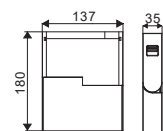

SKU	Model	Watts	Lumens	Size(mm)	Box Qty
7962 | 3000K WARM WHITE	VT-4210	10W	700	137x35x180mm	16
7963 | 4000K DAY WHITE