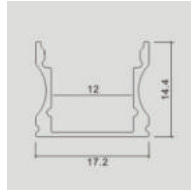

MOUNTING KIT

Model	SKU	Size(mm)	Color	Box Qty
VT-8110-M	3354	2000x17.2x14.4	Silver	120
VT-8110-W	3366	2000x17.2x14.4	White	120