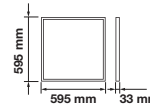

HIGH LUMENS BACKLIT LED PANELS

AC:220-240V,50/60Hz

110° Beam Angle

>0.9 PF

>80 CRI

30,000 hr lifespan

SKU	Model	Watts	Lumens	Size(mm)	Box Qty
216706 - 4000K DAY WHITE 216707 - 6500K WHITE	VT-6436	36W 8 pcs pack	4320	595x595x33	8