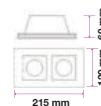

RECESSED FITTING-SQUARE-GU10

Model No: VT-762
SKU: 3648
Base: GU10
Material: Gypsum
Color: White
Size(mm): 215x120x60
Cutting Size: 218x123
Box Qty: 20