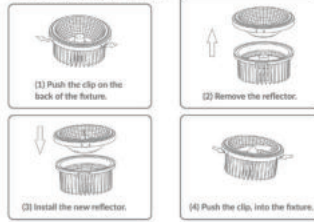

Instructions to change the reflector

Voltage/Frequency	AC:220-240V,50Hz
PF	>0.9
CRI	>80

SKU	Model	Watts	Lumens	EQ .Watts	Base	Beam Angle	Size(mm)	Box Qty
2792 - 3000K WARM WHITE 2793 - 4000K DAY WHITE	VT-1121	20W	1800	130W	N/A	40°/20°	Ø111x53	50
212792 - 3000K WARM WHITE 212793 - 4000K DAY WHITE 212794 - 6500K WHITE	VT-1121-N	20W	1700	130W		40°/20°	Ø111x53	50