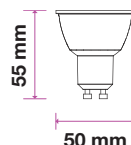

SKU	Model	Watts	Lumens	EQ .Watts	Base	Beam Angle	Size	Box Qty
20027 | 4000K DAY WHITE 20028 | 6400K WHITE	VT-249	6W	500	50w	GU10	10°	Ø50x55mm	200
2120026 | 3000K WARM WHITE	VT-249-N	6W	445	60w	GU10	10°	Ø50x55mm	200