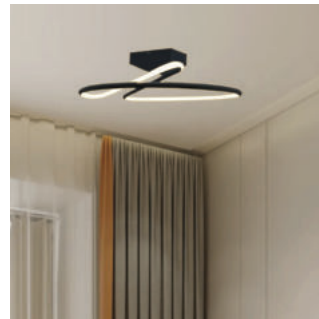

NEW DESIGNER SERIES SURFACE LIGHT

AC:220-240V,50Hz

>80 CRI

Aluminum+Steel+Silicone Body

20,000 hr lifespan

IP20 Rating

SKU	Model	Watts	Lumens	Size(mm)	Unit Color	Box Qty
6926 - 4000K DAY WHITE	VT-7763B	20W	2130	250x130	Black	5