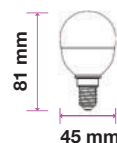

SKU	Model	Watts	Lumens	EQ .Watts	Base	Shape	Size(mm)	Box Qty
217357 - 3000K WARM WHITE 217359 - 6500K WHITE	VT-2156-N	4.5W	470	40W	E14	A60	Ø45x80	180