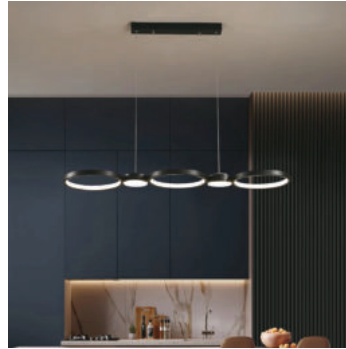

NEW DESIGNER SOFT LIGHTS

AC:220-240V, 50/60Hz

120° Beam Angle

>80 CRI

20,000 hr lifespan

IP20 Rating

SKU	Model	Watts	Lumens	Size(mm)	Unit Color
10044 - 3000K WARM WHITE 10043 - 4000K DAY WHITE	VT-7820	38W	4560	974x260x1100	Black