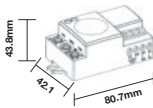

Sensor Type: Microwave
Detection Range: 360°
Voltage: AC:220-240V,50/60Hz
Detection Distance: 1-8m(radius) Adjustable
Ambient Light: 0<3-2000LUX(Adjustable)
Body Type: Plastic
IP Rating: IP20
Dimension: 80.7x42.1x43.8mm
Time Delay: Min. 10sec±3sec. Max.12min±1min
Rated Load: Max 300W(LED)