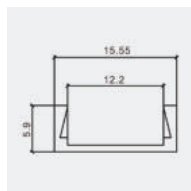

MOUNTING KIT

Model	SKU	Size(mm)	Color	Box Qty
VT-9327	3370	2000x16x7	Silver	200