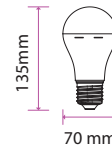

LED EMERGENCY BULBS

Voltage/Frequency	AC:220-240V,50Hz
Life Span	20,000 hr
PF	NA
CRI	>80

SKU	Model	Watts	Lumens	EQ .Watts	Base	Shape	Size	Box Qty
7010 | 4000K DAY WHITE	VT-509	9W	720	50w	E27	A70	Ø70x135mm	100

NEW