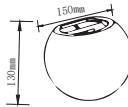

RECESSED FITTING GU10

Model No: VT-934-B
SKU: 6659
Base: GU10
Material: PC
Color: Black
Size(mm): 102x42
Cutting Size: 85
Box Qty: 50

RECESSED FITTING GU10

Model No: VT-980-B
SKU: 6696
Base: GU10
Material: Aluminum
Color: Black+black
Size(mm): 32.5x23.5x50
Cutting Size: 61
Box Qty: 50

RECESSED FITTING GU10

Model No: VT-974-W
SKU: 6682
Base: GU10
Material: Aluminum
Color: White
Size(mm): 42.5x17.5x35
Cutting Size: 61
Box Qty: 50

RECESSED FITTING GU10

Model No: VT-980-GB
SKU: 6697
Base: GU10
Material: Aluminum
Color: Golden+Black
Size(mm): 32.5x23.5x50
Cutting Size: 61
Box Qty: 50

RECESSED FITTING GU10

Model No: VT-974-B
SKU: 6683
Base: GU10
Material: Aluminum
Color: Black
Size(mm): 42.5x17.5x35
Cutting Size: 61
Box Qty: 50

CONCRETE WALL FITTING

Model No: VT-891D
SKU: 8690
Base: G9
Material: Concrete
Color: Dark Grey
Size(mm): 150x130x130
Cutting Size: N/A
Box Qty: 12

RECESSED FITTING GU10

Model No: VT-980-WB
SKU: 6694
Base: GU10
Material: Aluminum
Color: White+black
Size(mm): 32.5x23.5x50
Cutting Size: 61
Box Qty: 50

CONCRETE WALL FITTING

Model No: VT-891L
SKU: 8691
Base: G9
Material: Concrete
Color: Light Grey
Size(mm): 150x130x130
Cutting Size: N/A
Box Qty: 12

RECESSED FITTING GU10

Model No: VT-980-BW
SKU: 6695
Base: GU10
Material: Aluminum
Color: Black+white
Size(mm): 32.5x23.5x50
Cutting Size: 61
Box Qty: 50

CONCRETE WALL FITTING

Model No: VT-892D
SKU: 8692
Base: G9
Material: Concrete
Color: Dark Grey
Size(mm): 120x100x120
Cutting Size: N/A
Box Qty: 12