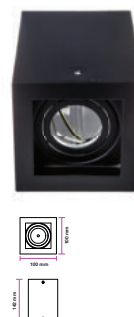

RECESSED FITTING SQUARE-GU10

Model No: VT-797-B
SKU: 3631
Base: GU10
Material: Die Cast Aluminium
Color: Black
Size(mm): 100x100x142
Cutting Size: N/A
Box Qty: 50