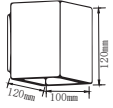

CONCRETE WALL FITTING

Model No: VT-892L
SKU: **8693**
Base: G9
Material: Concrete
Color: Light Grey
Size(mm): 120x100x120
Cutting Size: N/A
Box Qty: 12