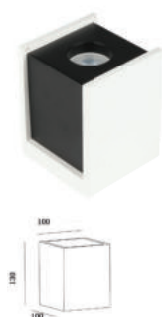

SQUARE METAL-GUN BLACK BOTTOM

Model No: VT-860-GB
SKU: 3140
Base: GU10
Material: Gypsum with metal
Color: White+Gun Black
Size(mm): 100x100x130
Cutting Size: N/A
Box Qty: 12