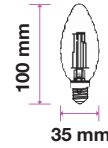

AMBER COVER -FILAMENT-CANDLE-E14

Voltage/Frequency	AC:220-240V,50Hz
Beam Angle	300°
PF	>0.4
CRI	>80

SKU	Model	Watts	Lumens	EQ .Watts	Base	Shape	Size(mm)	Box Qty
217115 - 2200K WARM WHITE	VT-1948-N	4W	350	35W	E14	Candle	Ø35x100	100