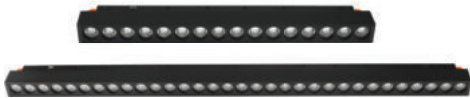

NEW LED SMART MAGNETIC TRACK LIGHT

Voltage/Frequency: DC:48V
CRI: >90
Beam Angle: 30°
Wireless Frequency: 2.4GHz
Wireless Standard: IEEE 802.11 b/g/n
Life Span: 20,000 hr