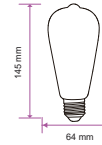

Voltage/Frequency	AC:220-240V,50Hz
Beam Angle	300°
PF	>0.45
CRI	>80

SKU	Model	Watts	Lumens	EQ .Watts	Base	Shape	Size(mm)	Box Qty
212705 - 3000K WARM WHITE	VT-2223-N	3W	25	NA	E27	ST64	Ø64x135	100