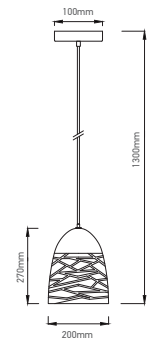

MESH METAL GOLD

SKU	Model	Material:	Holder:	Dimension:	Box Qty:
3821	VT-7200-CG	Metal	E27	200x270x1300mm	8