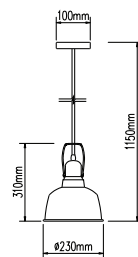

ALUMINIUM SHADE WHITE

SKU	Model	Material:	Holder:	Dimension:	Box Qty:
3729	VT-7422-WH	Aluminium	E27	230x310x1150mm	8