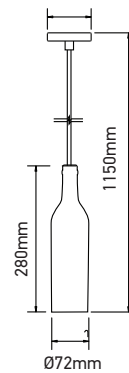

RED PENDANT HOLDER BOTTLE

SKU	Model	Material:	Glass
3769	VT-7558-R	Holder:	E14
		Dimension:	72x280x1150mm
		Box Qty:	25