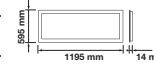

SKU	Model	Watts	Lumens	Size(mm)	Box Qty
6977 - 3IN1	VT-6255CCT	45W Single pack	5400	1195x595x14	4