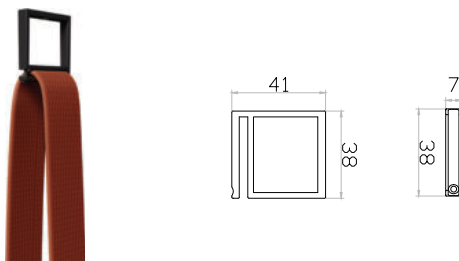

NEW BELT SUPPORT

SKU	Size(mm)	Unit Color
23135	41x7x38	Sandy Black