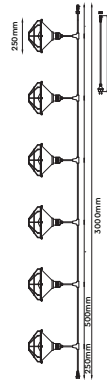

STRING LIGHTS

SKU	Model	Box Qty
8974	VT-717S	1Pc

IP Rating: IP65
Holder Type: E27
Max Watts: 60W x6
Lampshade: Black ø250mm (Galvanized Iron)
Bulb Holder: Brushed Brown Bronze ø49mm (Aluminium)
Cable: Black (H05RN-F-3x1mm²)
L/S Wireguard: Black ø256mm (Galvanized Iron)
Catenary Length: 3M Total Length (6 Luminaires at 50cm spacing)