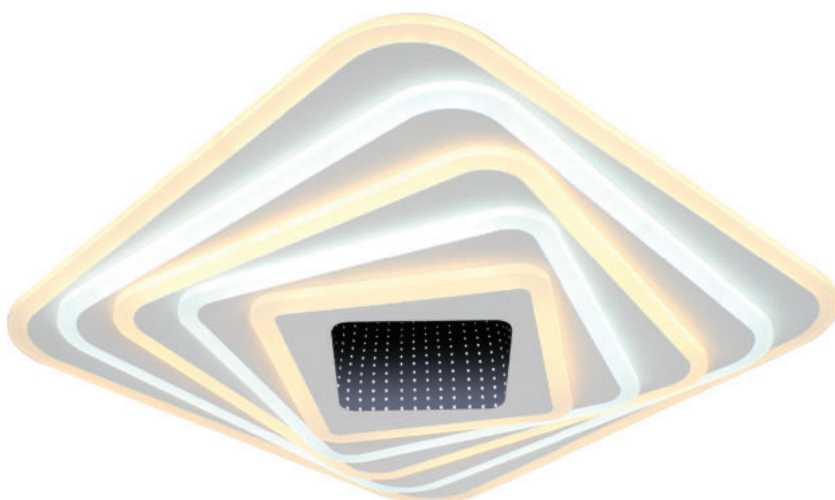

NEW SMART DECORATIVE CEILING LAMP-3IN1-REMOTE CONTROL

AC:220-240V,50Hz
>80 CRI
20,000 hr lifespan
IP20 Rating

- **REMOTE CONTROL**
- **3-IN-1 COLOR CHANGING**
- **SMART APP CONTROL**

SKU	Model	Watts	Lumens	Size(mm)	Unit Color	Box Qty
15356 - 3IN1	VT-7958	150W	15500	510x510	White	5