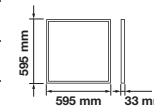

SKU	Model	Watts	Lumens	Size(mm)	Box Qty
6972 - 3IN1	VT-6436CCT	36W	4320	595x595x33	6