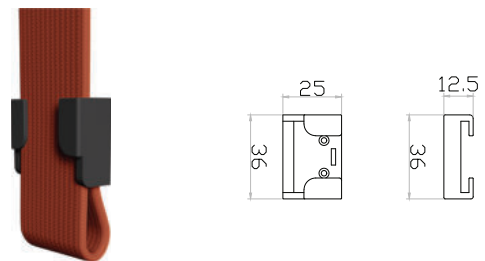

NEW BELT END CAP-DOUBLE WIRES

SKU	Size(mm)	Unit Color
23136	36x12.5x25	Sandy Black