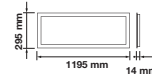

- AC:200-240V,50/60Hz
- 120° Beam Angle
- >0.9 PF
- >80 CRI
- Aluminium+PMMA+PP Body
- 25,000 hr lifespan