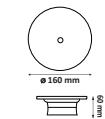

AC:220-240V,50/60Hz

105° Beam Angle

>80 CRI

PC Body

IP65 IP Rating