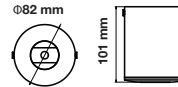

FITTING-ROUND-GU10

Model No: VT-711-W-RD
SKU: 3669
Base: GU10
Material: Zinc Alloy+Ferrum
Color: White
Size(mm): 82x101
Cutting Size: N/A
Box Qty: 50