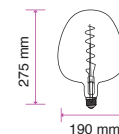

LED FILAMENT APPLE SHAPE BULBS E27

Voltage/Frequency	AC:220-240V,50Hz
Beam Angle	300°
PF	NA
CRI	>80

SKU	Model	Watts	Lumens	EQ .Watts	Base	Shape	Size(mm)	Box Qty
8064	VT-2263	4W	NA	NA	E27	Apple	Ø190x275	6