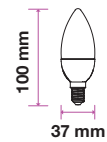

HIGH CRI BULBS-CANDLE

Voltage/Frequency	AC:220-240V,50Hz
Beam Angle	200°
PF	>0.5
CRI	>95

SKU	Model	Watts	Lumens	EQ .Watts	Base	Shape	Size(mm)	Box Qty
7496 - 6400K WHITE	VT-2226	5.5W	470	40W	E14	Candle	Ø37x100	200