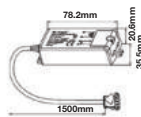

Sensor Type: Infrared
Detection Range: 30°
Voltage: AC:110-240V,50/60Hz
Detection Distance: 5cm/6cm(<24°C)
Body Type: Plastic
IP Rating: IP20
Dimension: 35.5x78.2x20.6mm
Rated Load: Max 200W(LED)