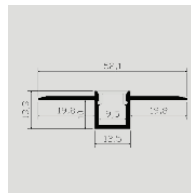

MOUNTING KIT-SILVER-SET

Model	SKU	Size(mm)	Color	Box Qty
VT-8102	3360	2000	Silver	50