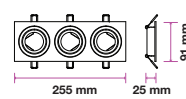

RECESSED FITTING GU10

Model No: VT-782RD-B
SKU: 8936
Base: 1XGU10
Material: Aluminium
Color: Black
Size(mm): Ø91x25
Cutting Size: Ø75
Box Qty: 100

RECESSED FITTING-SQUARE-GU10

Model No: VT-783SQ-AB
SKU: 3608
Base: GU10
Material: Aluminium
Color: Aluminium Brush
Size(mm): 173x91x25
Cutting Size: 155x75
Box Qty: 50

RECESSED FITTING GU10

Model No: VT-782SQ-B
SKU: 8937
Base: 1XGU10
Material: Aluminium
Color: Black
Size(mm): 91x91x25
Cutting Size: 75x75
Box Qty: 100

RECESSED FITTING-SQUARE-GU10

Model No: VT-784SQ-WH
SKU: 3609
Base: 3XGU10
Material: Aluminium
Color: White
Size(mm): 255x91x25
Cutting Size: 235x75
Box Qty: 50

RECESSED FITTING-SQUARE-GU10

Model No: VT-782SQ-WH
SKU: 3605
Base: 1XGU10
Material: Aluminium
Color: White
Size(mm): 91x91x25
Cutting Size: 75x75
Box Qty: 100

RECESSED FITTING-SQUARE-GU10

Model No: VT-784SQ-AB
SKU: 3610
Base: 3XGU10
Material: Aluminium
Color: Aluminium Brush
Size(mm): 255x91x25
Cutting Size: 235x75
Box Qty: 50

RECESSED FITTING-SQUARE-GU10

Model No: VT-782SQ-AB
SKU: 3606
Base: 1XGU10
Material: Aluminium
Color: Aluminium Brush
Size(mm): 91x91x25
Cutting Size: 75x75
Box Qty: 100

RECESSED FITTING-ROUND-GU10

Model No: VT-7227RD-WH
SKU: 3469
Base: GU10
Material: Ferrum
Color: White
Size(mm): Ø99x30.8
Cutting Size: Ø74
Box Qty: 100

RECESSED FITTING-SQUARE-GU10

Model No: VT-783SQ-WH
SKU: 3607
Base: 2XGU10
Material: Aluminium
Color: White
Size(mm): 173x91x25
Cutting Size: 155x75
Box Qty: 50

RECESSED FITTING-ROUND-GU10

Model No: VT-7227RD-SN
SKU: 3470
Base: GU10
Material: Ferrum
Color: Satin Nickel
Size(mm): Ø99x30.8
Cutting Size: Ø74
Box Qty: 100