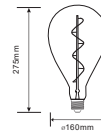

LED SMOKY SPIRAL FILAMENT A160 BULBS E27

Voltage/Frequency	AC:220-240V,50Hz
Beam Angle	300°
PF	>0.5
CRI	>80