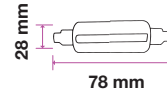

LED BULBS-R7S

Voltage/Frequency	AC:220-240V,50Hz
Beam Angle	
PF	>0.5
CRI	>80

SKU	Model	Watts	Lumens	EQ .Watts	Base	Shape	Size(mm)	Box Qty
212713 - 3000K WARM WHITE 212714 - 4000K DAY WHITE 212715 - 6500K WHITE	VT-2237-N	7W	700	50W	R7S	R7S	Ø28x78	200