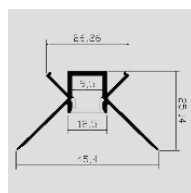

MOUNTING KIT-SILVER-SET

Model	SKU	Size(mm)	Color	Box Qty
VT-8104	3362	2000	Silver	30