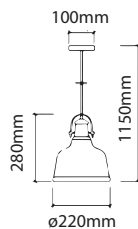

AMBER GLASS PENDANT

SKU	Model	Material:	Holder:	Dimension:	Box Qty:
3726	VT-7220-A	Glass+Metal	E27	220x280x1150mm	8

3D GLASS BLACK CANOPY

SKU	Model	Material:	Holder:	Dimension:	Box Qty:
40121	VT-7206	Glass	E27	200x100x1070mm	8