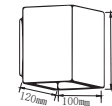

RECESSED FITTING GU10

Model No: VT-980-BW
 SKU: 6695
 Base: GU10
 Material: Aluminum
 Color: Black+white
 Size(mm): 32.5x23.5x50
 Cutting Size: 61
 Box Qty: 50

CONCRETE WALL FITTING

Model No: VT-892D
 SKU: 8692
 Base: G9
 Material: Concrete
 Color: Dark Grey
 Size(mm): 120x100x120
 Cutting Size: N/A
 Box Qty: 12