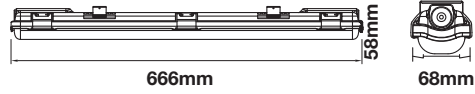

WATERPROOF FITTING WITH TUBES

AC:200-240V,50/60Hz

120° Beam Angle

>0.5 PF

>80 CRI

Plastic+ABS Body

20,000 hr lifespan

SKU	Model	Watts	Lumens	Size(mm)	Box Qty
6463 - 4000K DAY WHITE 6464 - 6400K WHITE	VT-6028	10w Single Tube	850	666x68x58	16
6465 - 4000K DAY WHITE 6466 - 6400K WHITE	VT-6029	20W Double Tube	1700	666x96x58	12
6459 - 4000K DAY WHITE 6460 - 6400K WHITE	VT-12028	18w Single Tube	1700	1276x68x58	16
6461 - 4000K DAY WHITE 6462 - 6400K WHITE	VT-15028	22w Single Tube	2000	1576x68x58	16
6387 - 4000K DAY WHITE 6399 - 6400K WHITE	VT-12023	36w Double Tube	3400	1290x116x66	10
6388 - 4000K DAY WHITE 6400 - 6400K WHITE	VT-15022	44w Double Tube	4000	1590x116x66	10