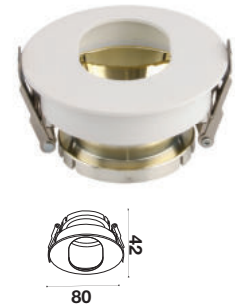

RECESSED FITTING ROUND-GU10

Model No: VT-874-WG
SKU: 3162
Base: GU10
Material: Aluminium+PC
Color: White+Gold
Size(mm): 80x42
Cutting Size: 75
Box Qty: 50