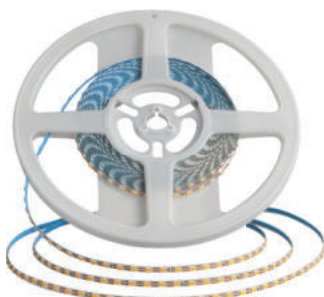

NEW

STRIP LIGHTS 2835 120 DOUBLE PCB

DC:24V	SMD LED
120 LEDs/m	120° :BA
IP20 Rating	3 mm Width
400 m Box Qty	

SKU	Model	Watts/m	Lumen/m	Lumen/LED
23024 - 3000K WARM WHITE 23025 - 4000K DAY WHITE 23026 - 6500K WHITE	VT-2835-120-24V	8W	800lm	20-22lm