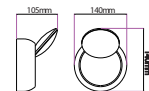

LED ROTATABLE WALL LIGHT

AC:110-240V,50/60Hz

10-360° Beam Angle

>0.45 PF

>80 CRI

Aluminium Body

IP20 IP Rating

SKU	Model	Watts	Lumens	Unit Color	Size(mm)	Box Qty
217093 - 4000K DAY WHITE	VT-757-N	5W	645	White	140x105x140	20