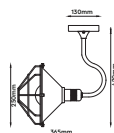

SKU	Model	Box Qty
8973	VT-720R	4

- IP Rating: IP65
- Holder Type: E27
- Max Watts: 60W
- Lampshade: Natural ϕ 250mm (Galvanized Iron)
- Bulb Holder: Rose Gold ϕ 49mm (Aluminium)
- Cable: Black (HO5RN-F-3 $\times$ 0.75mm²)
- Wall Lamp Arm: Natural ϕ 14mm (Galvanized Iron)
- Wall Mount: Rose Gold ϕ 130mm (Galvanized Iron)
- L/S Wire Guard: Rose Gold ϕ 256mm (Galvanized Iron)