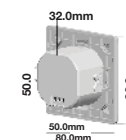

Sensor Type: Microwave
Detection Range: 180°
Voltage: AC:220-240V,50/60Hz
Detection Distance: 5m-15m(adjustable)
Ambient Light: <3-2000LUX(adjustable)
Body Type: Plastic
IP Rating: IP20
Dimension: 80x80x32mm
Time Delay: 10 sec to 12 min (adjustable)
Rated Load: Max 300W(LED)