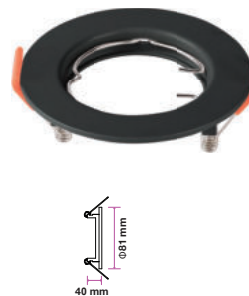

RECESSED FITTING GU10

Model No: VT-929-B
SKU: 6641
Base: GU10
Material: PC
Color: Black
Size(mm): 81x40
Cutting Size: 63
Box Qty: 50