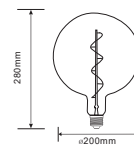

LED AMBER SPIRAL FILAMENT G200 BULBS E27

Voltage/Frequency	AC:220-240V,50Hz
Beam Angle	300°
PF	>0.5
CRI	>80

SKU	Model	Watts	Lumens	EQ .Watts	Base	Shape	Size(mm)	Box Qty
23169 - 2700K WARM WHITE	VT-2270	4W	250	NA	E27	G200	Ø200x280