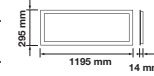

LED BIG PANELS

AC:200-240V,50/60Hz

120° Beam Angle

>0.9 PF

>80 CRI

Aluminium+PMMA+PP Body

20,000 hr lifespan

SKU	Model	Watts	Lumens	Size(mm)	Box Qty
60696 - 3000K WARM WHITE 60266 - 4000K DAY WHITE 60276 - 6400K WHITE	VT-12030	45w 6 pcs pack	3600	1195x295x14	6