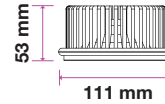

SKU	Model	Watts	Lumens	EQ .Watts	Base	Beam Angle	Size(mm)	Box Qty
1245 - 6000K WHITE	VT-1120-20	20W	1800	100W	N/A	20°	Ø111x53	50