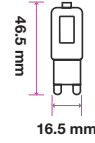

G9-LED CAPSULE LIGHT

Voltage/Frequency	AC:220-240V,50Hz
PF	>0.4
CRI	>80

SKU	Model	Watts	Lumens	EQ .Watts	Base	Beam Angle	Size(mm)	Box Qty
4466 - 3000K WARM WHITE 4467 - 4000K DAY WHITE 4468 - 6400K WHITE	VT-1946	2.5W	200	25W	G9	300°	16.5x46.5	400