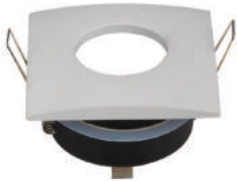

RECESSED FITTING-SQUARE-GU10

Model No: VT-787SQ-WH
SKU: 3615
Base: GU10
Material: Zinc Alloy+Ferrum
Color: White
Size(mm): 84x84x38
Cutting Size: 75
Box Qty: 100