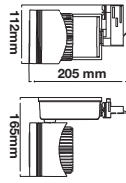

COB 4 LINE TRACK LIGHTS