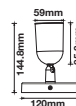

CEILING/WALL FITTING-GU10

Model No: VT-823
SKU: 7980
Base: 1XGU10
Material: PC
Color: White
Size(mm): 120x144.8
Cutting Size: NA
Box Qty: 50

NEW