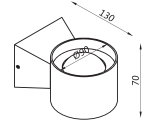

SKU	Model	Watts	Lumens	Unit Color	Size(mm)	Box Qty
10443 - 3000K WARM WHITE 10444 - 4000K DAY WHITE	VT-1179-W	5W	465	White	90x70x130	20
10445 - 3000K WARM WHITE 10446 - 4000K DAY WHITE	VT-1179-B	5W	465	Black	90x70x130	20
23007 - 3000K WARM WHITE	VT-7504-B	10W	950	Black	135x100	10
23008 - 3000K WARM WHITE	VT-7504-W	10W	950	White	135x100	10