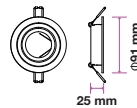

RECESSED FITTING-ROUND-GU10

Model No: VT-782RD-AB
SKU: 3600
Base: GU10
Material: Aluminium
Color: Aluminium Brush
Size(mm): Ø91x25
Cutting Size: Ø75
Box Qty: 100