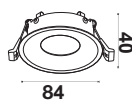

RECESSED FITTING GU10

Model No: VT-921-B
SKU: 6635
Base: GU10
Material: PC
Color: Black
Size(mm): 88x88x40
Cutting Size: 80
Box Qty: 50

RECESSED FITTING GU10

Model No: VT-931-W
SKU: 6644
Base: GU10
Material: PC
Color: White+White
Size(mm): 85x40
Cutting Size: 72
Box Qty: 50

RECESSED FITTING GU10

Model No: VT-927-W
SKU: 6638
Base: GU10
Material: PC
Color: White
Size(mm): 93x93x55
Cutting Size: 83x83
Box Qty: 50

RECESSED FITTING GU10

Model No: VT-931-WB
SKU: 6645
Base: GU10
Material: PC
Color: White+Black
Size(mm): 85x40
Cutting Size: 72
Box Qty: 50

RECESSED FITTING GU10

Model No: VT-927-B
SKU: 6639
Base: GU10
Material: PC
Color: Black
Size(mm): 93x93x55
Cutting Size: 83x83
Box Qty: 50

RECESSED FITTING GU10

Model No: VT-931-B
SKU: 6646
Base: GU10
Material: PC
Color: Black+Black
Size(mm): 85x40
Cutting Size: 72
Box Qty: 50

RECESSED FITTING GU10

Model No: VT-930-W
SKU: 6642
Base: GU10
Material: PC
Color: White
Size(mm): 81x81x40
Cutting Size: 63
Box Qty: 50

RECESSED FITTING GU10

Model No: VT-931-WC
SKU: 6647
Base: GU10
Material: PC
Color: White+Chrome
Size(mm): 85x40
Cutting Size: 72
Box Qty: 50

RECESSED FITTING GU10

Model No: VT-930-B
SKU: 6643
Base: GU10
Material: PC
Color: Black
Size(mm): 81x81x40
Cutting Size: 63
Box Qty: 50

RECESSED FITTING GU10

Model No: VT-931-WG
SKU: 6648
Base: GU10
Material: PC
Color: White+Gold
Size(mm): 85x40
Cutting Size: 72
Box Qty: 50