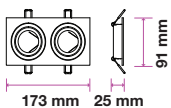

RECESSED FITTING GU10

Model No: VT-782RD-B
SKU: 8936
Base: 1XGU10
Material: Aluminium
Color: Black
Size(mm): Ø91x25
Cutting Size: Ø75
Box Qty: 100

RECESSED FITTING-SQUARE-GU10

Model No: VT-783SQ-AB
SKU: 3608
Base: GU10
Material: Aluminium
Color: Aluminium Brush
Size(mm): 173x91x25
Cutting Size: 155x75
Box Qty: 50

RECESSED FITTING GU10

Model No: VT-782SQ-B
SKU: 8937
Base: 1XGU10
Material: Aluminium
Color: Black
Size(mm): 91x91x25
Cutting Size: 75x75
Box Qty: 100

RECESSED FITTING-SQUARE-GU10

Model No: VT-784SQ-WH
SKU: 3609
Base: 3XGU10
Material: Aluminium
Color: White
Size(mm): 255x91x25
Cutting Size: 235x75
Box Qty: 50

RECESSED FITTING-SQUARE-GU10

Model No: VT-782SQ-WH
SKU: 3605
Base: 1XGU10
Material: Aluminium
Color: White
Size(mm): 91x91x25
Cutting Size: 75x75
Box Qty: 100

RECESSED FITTING-SQUARE-GU10

Model No: VT-784SQ-AB
SKU: 3610
Base: 3XGU10
Material: Aluminium
Color: Aluminium Brush
Size(mm): 255x91x25
Cutting Size: 235x75
Box Qty: 50

RECESSED FITTING-SQUARE-GU10

Model No: VT-782SQ-AB
SKU: 3606
Base: 1XGU10
Material: Aluminium
Color: Aluminium Brush
Size(mm): 91x91x25
Cutting Size: 75x75
Box Qty: 100

RECESSED FITTING-ROUND-GU10

Model No: VT-7227RD-WH
SKU: 3469
Base: GU10
Material: Ferrum
Color: White
Size(mm): Ø99x30.8
Cutting Size: Ø74
Box Qty: 100

RECESSED FITTING-SQUARE-GU10

Model No: VT-783SQ-WH
SKU: 3607
Base: 2XGU10
Material: Aluminium
Color: White
Size(mm): 173x91x25
Cutting Size: 155x75
Box Qty: 50

RECESSED FITTING-ROUND-GU10

Model No: VT-7227RD-SN
SKU: 3470
Base: GU10
Material: Ferrum
Color: Satin Nickel
Size(mm): Ø99x30.8
Cutting Size: Ø74
Box Qty: 100