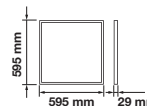

SKU	Model	Watts	Lumens	Size(mm)	Box Qty
638031 - 3000K WARM WHITE 638011 - 4000K DAY WHITE 638021 - 6500K WHITE	VT-6139	36W Single pack 110lm/w	3960	595x595x30	6
64511 - 4000K DAY WHITE	VT-6142-1	40w 6 pcs pack	3200	595x595x29	6
6451 - 4000K DAY WHITE	VT-6142	40w 6 pcs pack 100lm/w	4000	595x595x29	6
6453 - 4000K DAY WHITE 6454 - 6500K WHITE	VT-6170	70w 6 pcs pack	5950	595x595x29	6