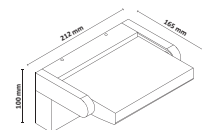

SKU	Model	Watts	Lumens	Unit Color	Size(mm)	Box Qty
2934 - 3000K WARM WHITE 2935 - 4000K DAY WHITE	VT-11020-W	17W	2520	White	212x165x100	12
2936 - 3000K WARM WHITE 2937 - 4000K DAY WHITE	VT-11020-B	17W	2520	Black	212x165x100	12