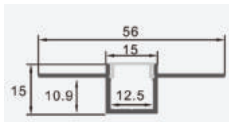

NEW

MOUNTING KIT SILVER

Model	SKU	Size(mm)	Color	Box Qty
VT-8157	10321	2000x17.4x7	Silver	100

NEW

MOUNTING KIT SILVER

Model	SKU	Size(mm)	Color	Box Qty
VT-8158	10322	2000x15.8x15.8	Silver	100

NEW

MOUNTING KIT SILVER