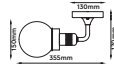

WALL LAMP

SKU	Model	Box Qty
8970	VT-720BW	8

- IP Rating: IP65
- Holder Type: E27
- Max Watts: 60W
- Globe: Clear ϕ 150mm (PMMA)
- Bulb Holder: Brushed Brown Bronze ϕ 49mm (Aluminium)
- Cable: Black (HO5RN-F-3 $\times$ 0.75mm²)
- Wall Lamp Arm: Black ϕ 14mm (Galvanized Iron)
- Wall Mount: Black ϕ 130mm (Galvanized Iron)

WALL LAMP