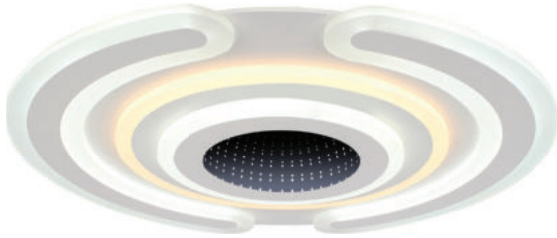

NEW SMART DECORATIVE CEILING LAMP-3IN1-REMOTE CONTROL

AC:220-240V,50Hz

>80 CRI

20,000 hr lifespan

IP20 Rating

SKU	Model	Watts	Lumens	Size(mm)	Unit Color	Box Qty
15358 - 3IN1	VT-7960	95W	9900	520x500	White	5