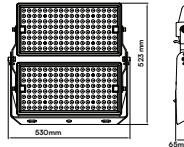

SKU	Model	Watts	Lumens	Size(mm)	Box Qty
23089 - 4000K DAY WHITE 97212 - 6500K WHITE	VT-48500	500W	67500	530x65x523	Pcs