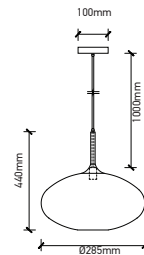

MODERN BLACK GLASS PENDANT

SKU	Model	Material:	Holder:	Dimension:	Box Qty:
3885	VT-7281-BG	Glass+Metal	E27	285x440x1000mm	4