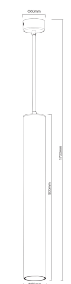

PENDANT BLACK-GU10-50CM

Model No: VT-976-50CM
SKU: 6687
Base: GU10
Material: Aluminum
Color: Black
Size(mm): 42x35x54.5
Cutting Size: NA
Box Qty: 20