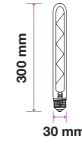

AMBER COVER -FILAMENTS-T30-E27

Voltage/Frequency	AC:220-240V,50/60Hz
Beam Angle	300°
PF	>0.5
CRI	>80

SKU	Model	Watts	Lumens	EQ .Watts	Base	Shape	Size(mm)	Box Qty
217144 - 2200K WARM WHITE	VT-2008-N	7W	700	60W	E27	T30	Ø30x300	100