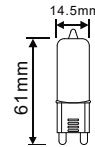

G9-LED CAPSULE LIGHT

Voltage/Frequency	AC:220-240V, 50/60Hz
PF	>0.7
CRI	>80

SKU	Model	Watts	Lumens	EQ .Watts	Base	Beam Angle	Size(mm)	Box Qty
7477 - 4000K DAY WHITE	VT-2103	3W	330	30W	G9	300°	14.5x61	450