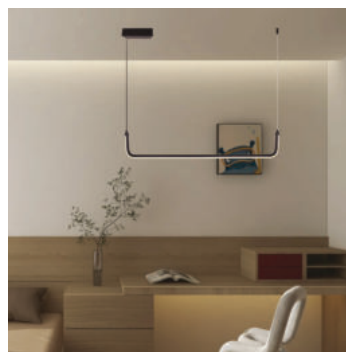

NEW DESIGNER SOFT LIGHTS

AC:220-240V, 50/60Hz

>80 CRI

Aluminum+Steel+Silicone Body

20,000 hr lifespan

IP20 Rating

SKU	Model	Watts	Lumens	Size(mm)	Unit Color	Box Qty
6939 - 4000K DAY WHITE	VT-7769	12W	1200	905x1000	Black	1