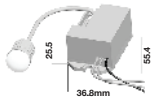

Sensor Type: Infrared
Detection Range: 120°/360°
Voltage: AC:220-240V,50/60Hz
Detection Distance: 3/6m(<24°C)
Ambient Light: 10LUX/2000LUX(choice)
Body Type: Plastic
IP Rating: IP65
Dimension: 36.8x25.5x55.4mm
Time Delay: 5s,30s,1min,3min,5min,8min(choice)
Rated Load: Max 400W(LED)