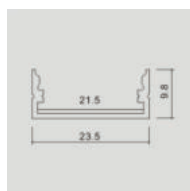

MOUNTING KIT

Model	SKU	Size(mm)	Color	Box Qty
VT-8108-M	3352	2000x23.5x10	Silver	120
VT-8108-W	3367	2000x23.5x10	White	120

MOUNTING KIT

Model	SKU	Size(mm)	Color	Box Qty
VT-8109-M	3353	2000x15.8x15.8	Silver	160
VT-8123-W	3369	2000x15.8x15.8	White	160