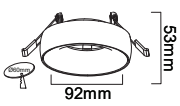

RECESSED FITTING GU10

Model No: VT-934-B
SKU: 6659
Base: GU10
Material: PC
Color: Black
Size(mm): 102x42
Cutting Size: 85
Box Qty: 50

RECESSED FITTING GU10

Model No: VT-980-B
SKU: 6696
Base: GU10
Material: Aluminum
Color: Black+black
Size(mm): 32.5x23.5x50
Cutting Size: 61
Box Qty: 50

RECESSED FITTING GU10

Model No: VT-974-W
SKU: 6682
Base: GU10
Material: Aluminum
Color: White
Size(mm): 42.5x17.5x35
Cutting Size: 61
Box Qty: 50

RECESSED FITTING GU10

Model No: VT-980-GB
SKU: 6697
Base: GU10
Material: Aluminum
Color: Golden+Black
Size(mm): 32.5x23.5x50
Cutting Size: 61
Box Qty: 50

RECESSED FITTING GU10

Model No: VT-974-B
SKU: 6683
Base: GU10
Material: Aluminum
Color: Black
Size(mm): 42.5x17.5x35
Cutting Size: 61
Box Qty: 50

CONCRETE WALL FITTING

Model No: VT-891D
SKU: 8690
Base: G9
Material: Concrete
Color: Dark Grey
Size(mm): 150x130x130
Cutting Size: N/A
Box Qty: 12

RECESSED FITTING GU10

Model No: VT-980-WB
SKU: 6694
Base: GU10
Material: Aluminum
Color: White+black
Size(mm): 32.5x23.5x50
Cutting Size: 61
Box Qty: 50

CONCRETE WALL FITTING

Model No: VT-891L
SKU: 8691
Base: G9
Material: Concrete
Color: Light Grey
Size(mm): 150x130x130
Cutting Size: N/A
Box Qty: 12

RECESSED FITTING GU10

Model No: VT-980-BW
SKU: 6695
Base: GU10
Material: Aluminum
Color: Black+white
Size(mm): 32.5x23.5x50
Cutting Size: 61
Box Qty: 50

CONCRETE WALL FITTING

Model No: VT-892D
SKU: 8692
Base: G9
Material: Concrete
Color: Dark Grey
Size(mm): 120x100x120
Cutting Size: N/A
Box Qty: 12