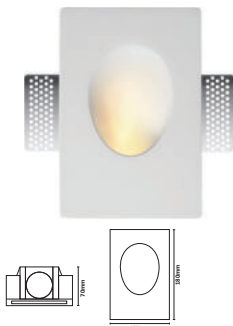

RECESSED FITTING GU10

Model No: VT-11007
SKU: 6770
Base: GU10
Material: Plaster
Color: White
Size(mm): 180x120x70
Cutting Size: 185x125
Box Qty: 12