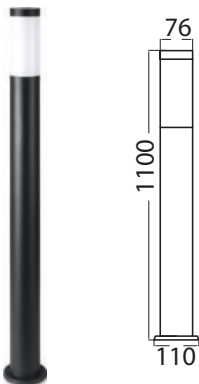

BOLLARD LAMPS

SKU	Model	Box Qty
8594	VT-838-B110	6
Material:	Stainless Steel+PC Diffuser	
Max.Watts:	60W	
Holder:	E27	
IP Rating:	IP44	
Dimension:	76x110x1100mm