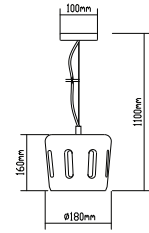

CONCRETE LAMPSHADE

SKU	Model	Material:	Concrete
3853	VT-7202	Holder:	E27
		Dimension:	180x160x1100mm
		Box Qty:	4