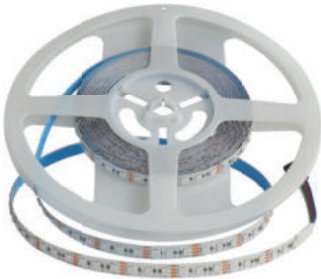

NEW STRIP LIGHT-5050 60 DOUBLE PCB

DC:24V	SMD LED
60 LEDs/m	120° :BA
IP20 Rating	10 mm Width
600 m Box Qty	

30 METER ROLL

IP20 RATING

SKU	Model	Watts/m
6861 - RGB	VT-5050-60-24V-RGB	7W

NEW STRIP LIGHTS-3535 120 DOUBLE PCB