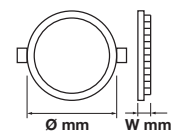

AC:85-265V,50/60Hz
120° Beam Angle
>0.5 PF
>80 CRI
Aluminium+Chrome Body
20,000 hr lifespan