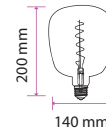

NEW

LED FILAMENT VASE SHAPE BULBS E27

Voltage/Frequency	AC:220-240V,50Hz
Beam Angle	300°
PF	NA
CRI	>80

SKU	Model	Watts	Lumens	EQ .Watts	Base	Shape	Size(mm)	Box Qty
8056	VT-2264	4W	NA	NA	E27	Vase	Ø140x200	8