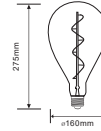

LED AMBER SPIRAL FILAMENT A160 BULBS E27

Voltage/Frequency	AC:220-240V,50Hz
Beam Angle	300°
PF	>0.5
CRI	>80