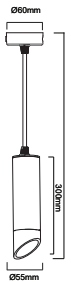

PENDANT BLACK-GU10-30CM

Model No: VT-975-30CM
SKU: 6685
Base: GU10
Material: Aluminum
Color: Black
Size(mm): 35.5x35.5x43
Cutting Size: NA
Box Qty: 20