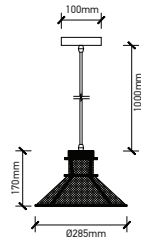

MESH METAL GV SHAPE

SKU	Model	Material:	Holder:	Dimension:	Box Qty:
3860	VT-7252	Metal	E27	285x170x1000mm	12