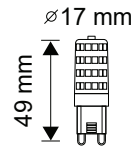

G9-LED CAPSULE LIGHT-6PCS PACK

Voltage/Frequency	AC:220-240V,50Hz
PF	>0.5
CRI	>80

SKU	Model	Watts	Lumens	EQ .Watts	Base	Beam Angle	Size(mm)	Box Qty
2745 - 3000K WARM WHITE 2746 - 4000K DAY WHITE 2747 - 6400K WHITE	VT-2243	3W	300	25W	G9	300°	17x49	300