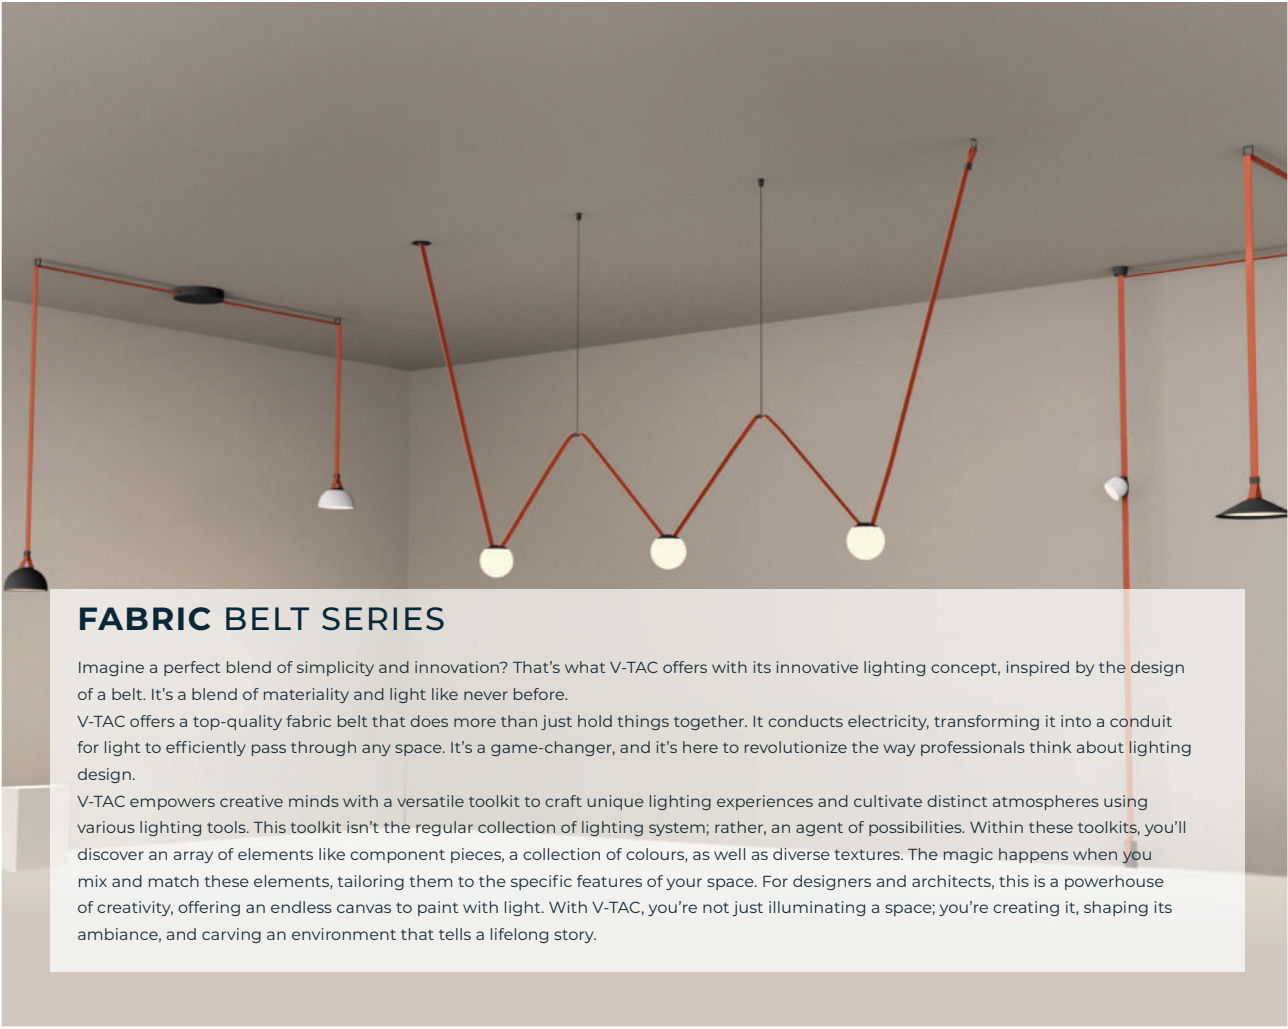

FABRIC BELT SERIES

Imagine a perfect blend of simplicity and innovation? That's what V-TAC offers with its innovative lighting concept, inspired by the design of a belt. It's a blend of materiality and light like never before.