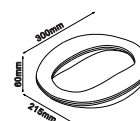

SKU	Model	Watts	Lumens	Unit Color	Size(mm)	Box Qty
218309 - 3000K WARM WHITE	VT-811-B-N	10W	1070	Black	300x215x60	20