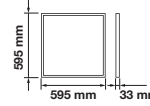

NEW **HIGH LUMENS BACKLIT LED PANELS**

AC:220-240V,50/60Hz

110° Beam Angle

>0.9 PF

>80 CRI

25,000 hr lifespan

SKU	Model	Watts	Lumens	Size(mm)	Box Qty
10557 - 3000K WARM WHITE 10217 - 4000K DAY WHITE 10219 - 6400K WHITE	VT-60036	36W Single pack	4320	595x595x33	10