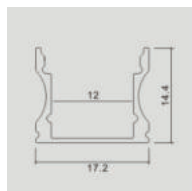

Model	SKU	Size(mm)	Color	Box Qty
VT-8110	2878	2000x17.2x14.4	Black	box