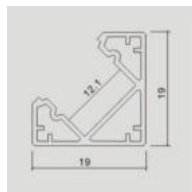

MOUNTING KIT WITH BLACK DIFFUSER

Model	SKU	Size(mm)	Color	Box Qty
VT-8106	2875	2000x24.7x7	Black	box

MOUNTING KIT WITH BLACK DIFFUSER

Model	SKU	Size(mm)	Color	Box Qty
VT-8108	2876	2000x23.5x10	Black	box

MOUNTING KIT WITH BLACK DIFFUSER