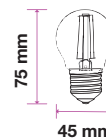

Voltage/Frequency	AC:220-240V,50Hz
Beam Angle	300°
PF	>0.5
CRI	>80