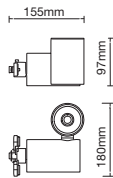

COB TRACK LIGHTS

AC:220-240V,50/60Hz Input Voltage

24° Beam Angle

>0.9 PF

>95 CRI

Aluminium Body

30,000 hr lifespan