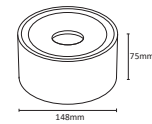

SKU	Model	Watts	Lumens	Size(mm)
23155 - 3IN1	VT-2825-W	20W	1408	Ø148x75
23157 - 3IN1	VT-2833-W	28W	2500	Ø178x87