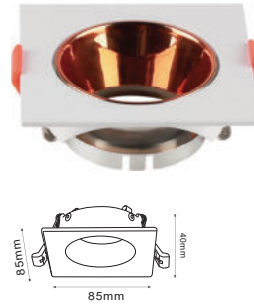

RECESSED FITTING GU10

Model No: VT-932-WRG
SKU: 6655
Base: GU10
Material: PC
Color: White+Rose Gold
Size(mm): 85x85x40
Cutting Size: 72
Box Qty: 50