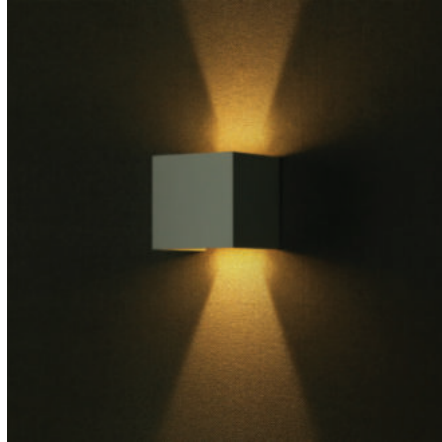

LED UP-DOWN WALL LIGHTS

AC:220-240V,50/60Hz
Adjustable 5°-120° Beam Angle
>0.45 PF
>80 CRI
Aluminium Body
IP65 IP Rating

SKU	Model	Watts	Lumens	Unit Color	Size(mm)	Box Qty
7088 - 4000K DAY WHITE	VT-759-W	6W	660	White	100x100x100	20
217079 - 3000K WARM WHITE 217088 - 4000K DAY WHITE	VT-759-W-N	5W	700	White	100x100x100	20
7078 - 3000K WARM WHITE	VT-759-B	6W	660	Black	100x100x100	20
217078 - 3000K WARM WHITE 217087 - 4000K DAY WHITE	VT-759-B-N	5W	700	Black	100x100x100	20
217080 - 3000K WARM WHITE 217089 - 4000K DAY WHITE	VT-759-G-N	5W	700	Grey	100x100x100	20