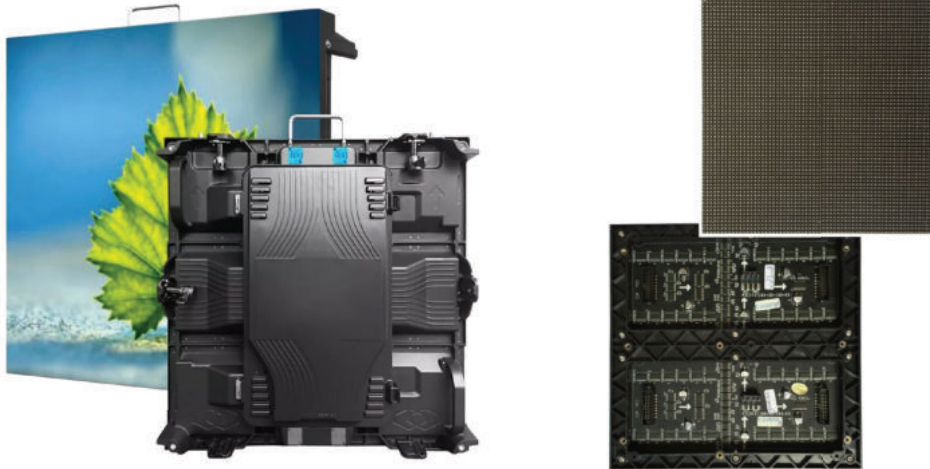

P3 INDOOR LED DISPLAY SCREEN

SKU	Box Qty
11109	6

Pixel pitch	3mm	Brightness	≥1100 CD/M2
Panel size	L192xH192xT13mm	Working environment temperature	-10 to +40°C
Physical density	111111/M2	Working environment humidity	10%~70% RH
Pixel configuration	1,1,1(R,G,B)	Display working voltage	AC46~4HZ,220V±15%/110V±15%
Driving method	1/16 Constant current	Color temperature	8500K-11500K
LED Chip Type	SMD2121	Gray scale/color	≥16.7M color
Display resolution	4096(64x64)dots	Input signal	RF\ S-Video\ RGB etc
Module weight	0.35Kg	Control system	PCTV nonlinearity card, DVI Display card, Linsn control system
Module port	HUB75-B	Mean free error time	>5000-hour
Module working voltage	5VDC	hour lifespan	100000-hour
Power	30W	Steel box weight	40 Kg/M2
Viewing angle	120 Degrees	Steel box size	L576Xh768x80mm
Option distance	3-45M		
Driving device	5020		
Every square meter module	27.13 PCS		
Maximum power	1000 W/M2		
Frame Frequency	60Hz		
Refresh frequency	400-800 Hz/S