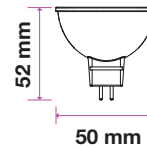

LED SPOTLIGHTS - 110° BEAM ANGLE

Voltage/Frequency	DC:12V
Life Span	20,000 hr
PF	>0.5
CRI	>80

05 YEAR
WARRANTY

SKU	Model	Watts	Lumens	EQ .Watts	Base	Beam Angle	Size	Box Qty
21204 | 3000K WARM WHITE 21205 | 4000K DAY WHITE 21206 | 6500K WHITE	VT-257-N	6W	445	60w	GU5.3	110°	Ø50x52mm	200