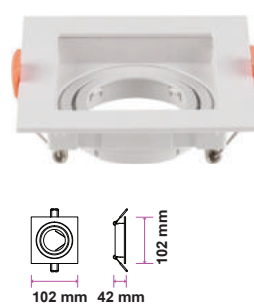

RECESSED FITTING GU10

Model No: VT-933-W
SKU: 6656
Base: GU10
Material: PC
Color: White
Size(mm): 102x102x42
Cutting Size: 95x95
Box Qty: 50