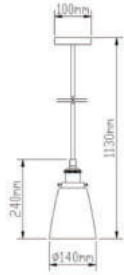

AMBER GLASS METAL SERIES

SKU	Model	Material:	Holder:	Dimension:	Box Qty:
3736	VT-7140-A	Glass+Metal	E27	140x240x1130mm	12