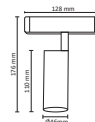

SKU	Model	Watts	Lumens	Size(mm)	Box Qty
10252 - 3000K WARM WHITE 10251 - 4000K DAY WHITE 10253 - 6400K WHITE	VT-42010	11W	1300	46x128x176	30
10255 - 3000K WARM WHITE 10254 - 4000K DAY WHITE 10256 - 6400K WHITE	VT-4221	20W	2200	56x128x210	30