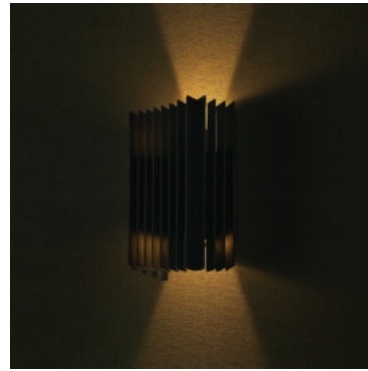

NEW LED UP-DOWN WALL LIGHTS

AC:220-240V,50Hz

340° Beam Angle

>80 CRI

IP65 IP Rating

SKU	Model	Watts	Lumens	Unit Color	Size(mm)	Box Qty
10559 - 3000K WARM WHITE 10560 - 4000K DAY WHITE	VT-1189	12W	1250	Black	160x65x200