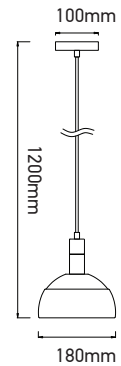

PENDANT ALUMINIUM SHADE WHITE

SKU	Model	Material:	Holder:	Dimension:	Box Qty:
3920	VT-7100-WH	Plastic+Aluminium	E14	180x100x1200mm	12

PENDANT ALUMINIUM SHADE PINK

SKU	Model	Material:	Holder:	Dimension:	Box Qty:
3923	VT-7100-P	Plastic+Aluminium	E14	180x100x1200mm	12