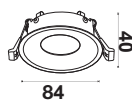

RECESSED FITTING GU10

Model No: VT-921-B
SKU: 6635
Base: GU10
Material: PC
Color: Black
Size(mm): 88x88x40
Cutting Size: 80
Box Qty: 50

RECESSED FITTING GU10

Model No: VT-931-W
SKU: 6644
Base: GU10
Material: PC
Color: White+White
Size(mm): 85x40
Cutting Size: 72
Box Qty: 50

RECESSED FITTING GU10

Model No: VT-927-W
SKU: 6638
Base: GU10
Material: PC
Color: White
Size(mm): 93x93x55
Cutting Size: 83x83
Box Qty: 50

RECESSED FITTING GU10

Model No: VT-931-WB
SKU: 6645
Base: GU10
Material: PC
Color: White+Black
Size(mm): 85x40
Cutting Size: 72
Box Qty: 50

RECESSED FITTING GU10

Model No: VT-927-B
SKU: 6639
Base: GU10
Material: PC
Color: Black
Size(mm): 93x93x55
Cutting Size: 83x83
Box Qty: 50

RECESSED FITTING GU10

Model No: VT-931-B
SKU: 6646
Base: GU10
Material: PC
Color: Black+Black
Size(mm): 85x40
Cutting Size: 72
Box Qty: 50

RECESSED FITTING GU10

Model No: VT-930-W
SKU: 6642
Base: GU10
Material: PC
Color: White
Size(mm): 81x81x40
Cutting Size: 63
Box Qty: 50

RECESSED FITTING GU10

Model No: VT-931-WC
SKU: 6647
Base: GU10
Material: PC
Color: White+Chrome
Size(mm): 85x40
Cutting Size: 72
Box Qty: 50

RECESSED FITTING GU10

Model No: VT-930-B
SKU: 6643
Base: GU10
Material: PC
Color: Black
Size(mm): 81x81x40
Cutting Size: 63
Box Qty: 50

RECESSED FITTING GU10

Model No: VT-931-WG
SKU: 6648
Base: GU10
Material: PC
Color: White+Gold
Size(mm): 85x40
Cutting Size: 72
Box Qty: 50