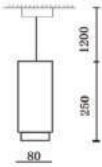

PENDANT METAL-CHROME BOTTOM

Model No: VT-864-CH
SKU: 3129
Base: GU10
Material: Gypsum with metal
Color: White+Chrome
Size(mm): ø80x250
Cutting Size: N/A
Box Qty: 9