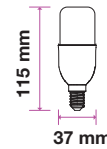

LED THERMOPLASTIC BULBS-T37-E27

Voltage/Frequency	AC:220-240V,50Hz
Life Span	30,000 hr
PF	>0.5
CRI	>80

SKU	Model	Watts	Lumens	EQ .Watts	Base	Shape	Size	Box Qty
21146 | 6500K WHITE	VT-237-N	7.5W	660	50w	E27	T37	Ø37x115mm	200