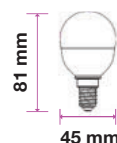

SKU	Model	Watts	Lumens	EQ .Watts	Base	Shape	Size(mm)	Box Qty
212733 - 3000K WARM WHITE 212734 - 4000K DAY WHITE	VT-2266-N	4.5W	470	40W	E14	P45	Ø45x80	180