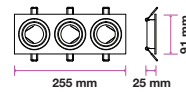

RECESSED FITTING GU10

Model No: VT-782RD-B
SKU: 8936
Base: 1XGU10
Material: Aluminium
Color: Black
Size(mm): Ø91x25
Cutting Size: Ø75
Box Qty: 100

RECESSED FITTING-SQUARE-GU10

Model No: VT-783SQ-AB
SKU: 3608
Base: GU10
Material: Aluminium
Color: Aluminium Brush
Size(mm): 173x91x25
Cutting Size: 155x75
Box Qty: 50

RECESSED FITTING GU10

Model No: VT-782SQ-B
SKU: 8937
Base: 1XGU10
Material: Aluminium
Color: Black
Size(mm): 91x91x25
Cutting Size: 75x75
Box Qty: 100

RECESSED FITTING-SQUARE-GU10

Model No: VT-784SQ-WH
SKU: 3609
Base: 3XGU10
Material: Aluminium
Color: White
Size(mm): 255x91x25
Cutting Size: 235x75
Box Qty: 50

RECESSED FITTING-SQUARE-GU10

Model No: VT-782SQ-WH
SKU: 3605
Base: 1XGU10
Material: Aluminium
Color: White
Size(mm): 91x91x25
Cutting Size: 75x75
Box Qty: 100

RECESSED FITTING-SQUARE-GU10

Model No: VT-784SQ-AB
SKU: 3610
Base: 3XGU10
Material: Aluminium
Color: Aluminium Brush
Size(mm): 255x91x25
Cutting Size: 235x75
Box Qty: 50

RECESSED FITTING-SQUARE-GU10

Model No: VT-782SQ-AB
SKU: 3606
Base: 1XGU10
Material: Aluminium
Color: Aluminium Brush
Size(mm): 91x91x25
Cutting Size: 75x75
Box Qty: 100

RECESSED FITTING-ROUND-GU10

Model No: VT-7227RD-WH
SKU: 3469
Base: GU10
Material: Ferrum
Color: White
Size(mm): Ø99x30.8
Cutting Size: Ø74
Box Qty: 100

RECESSED FITTING-SQUARE-GU10

Model No: VT-783SQ-WH
SKU: 3607
Base: 2XGU10
Material: Aluminium
Color: White
Size(mm): 173x91x25
Cutting Size: 155x75
Box Qty: 50

RECESSED FITTING-ROUND-GU10

Model No: VT-7227RD-SN
SKU: 3470
Base: GU10
Material: Ferrum
Color: Satin Nickel
Size(mm): Ø99x30.8
Cutting Size: Ø74
Box Qty: 100