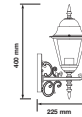

SKU	Model	Box Qty
7520	VT-760-W	12

Material: Aluminium+Glass
Max.Watts: 60W
Holder: E27
IP Rating: IP44
Dimension: 225x400x148mm