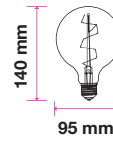

AMBER COVER -FILAMENT-GLOBE-E27

Voltage/Frequency	AC:220-240V,50Hz
Beam Angle	300°
PF	>0.4
CRI	>80

SKU	Model	Watts	Lumens	EQ .Watts	Base	Shape	Size(mm)	Box Qty
217146 - 2200K WARM WHITE	VT-2024-N	4W	350	35W	E27	G95	Ø95x140	20