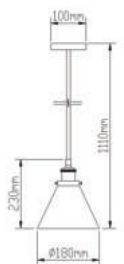

TRANSPARENT GLASS METAL SERIES

SKU	Model	Material:	Holder:	Dimension:	Box Qty:
3738	VT-7185	Glass+Metal	E27	180x230x1110mm	12