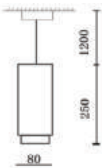

PENDANT METAL-MATT ROSE GOLD BOTTOM

Model No: VT-864-MR
SKU: 3130
Base: GU10
Material: Gypsum with metal
Color: Grey+Matt Rose Gold
Size(mm): ø80x250
Cutting Size: N/A
Box Qty: 9