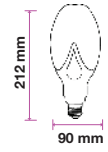

LED OLIVE LAMP

Voltage/Frequency	AC:220-240V,50Hz
Life Span	20,000 hr
PF	>0.9
CRI	>80

SKU	Model	Watts	Lumens	EQ .Watts	Base	Shape	Size	Box Qty
21284 | 4000K DAY WHITE 21285 | 6500K WHITE	VT-240-N	36W	3960	250w	E27	NA	Ø90x212mm	30