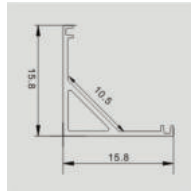

MOUNTING KIT

Model	SKU	Size(mm)	Color	Box Qty
VT-8108-M	3352	2000x23.5x10	Silver	120
VT-8108-W	3367	2000x23.5x10	White	120

MOUNTING KIT

Model	SKU	Size(mm)	Color	Box Qty
VT-8109-M	3353	2000x15.8x15.8	Silver	160
VT-8123-W	3369	2000x15.8x15.8	White	160