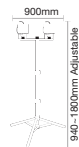

TRIPOD STAND-YELLOW

SKU	Model	Size(mm)	Box Qty
9104	VT-41150Y	900x940~1800	8