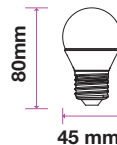

LED THERMOPLASTIC BULBS-G45-B22

Voltage/Frequency	AC:220-240V,50Hz
Life Span	20,000 hr
PF	>0.5
CRI	>80

SKU	Model	Watts	Lumens	EQ .Watts	Base	Shape	Size	Box Qty
21104 | 3000K WARM WHITE	VT-221-N	4.5W	470	40w	B22	G45	Ø45x80mm	200