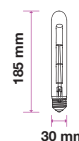

AMBER COVER -FILAMENTS-T30-E27

Voltage/Frequency	AC:220-240V,50/60Hz
Beam Angle	300°
PF	>0.5
CRI	>80

SKU	Model	Watts	Lumens	EQ .Watts	Base	Shape	Size(mm)	Box Qty
217143 - 2200K WARM WHITE	VT-2006-N	6W	600	50W	E27	T30	Ø30x185	100