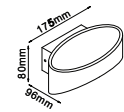

LED CEILING & WALL LIGHTS

AC:220-240V,50/60Hz

150° Beam Angle

>0.5 PF

>80 CRI

Aluminium Body

IP20 IP Rating

SKU	Model	Watts	Lumens	Unit Color	Size(mm)	Box Qty
218232 - 4000K DAY WHITE	VT-705-N	5W	645	White	175x80x96	20