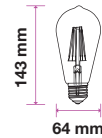

HIGH LUMEN FILAMENT BULBS-ST64-E27

Voltage/Frequency	AC:220-240V,50Hz
Beam Angle	300°
PF	>0.5
CRI	>80