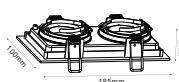

SURFACE FITTING GU10

Model No: VT-807-B
SKU: 8949
Base: GU10
Material: Aluminium
Color: Black
Size(mm): 60x100
Cutting Size: N/A
Box Qty: 50

RECESSED FITTING SQUARE-GU10

Model No: VT-886
SKU: 8877
Base: 2xGU10
Material: Aluminium
Color: White+Black
Size(mm): 185x100x45
Cutting Size: 175x85
Box Qty: 20