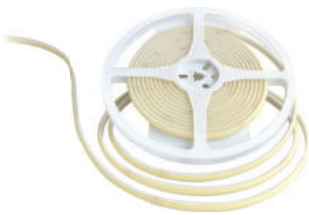

DC:24V	COB LED
320 LEDs/m	120° :BA
IP67 Rating	8 mm Width

5
METER ROLL

IP67
RATING

SKU	Model	Watts/m	Lumen/m
23138 - 3000K WARM WHITE 23139 - 4000K DAY WHITE 23140 - 6500K WHITE 23141 - RED 23142 - BLUE 23143 - GREEN 23144 - AMBER	VT-COB-320 -24V-IP67	10W	840lm