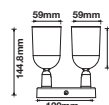

CEILING/WALL FITTING-GU10

Model No: VT-897
SKU: 7981
Base: 2XGU10
Material: PC
Color: White
Size(mm): 120x144.8
Cutting Size: NA
Box Qty: 50