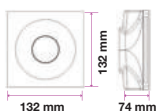

RECESSED FITTING-SQUARE-GU10

Model No: VT-772
SKU: 3653
Base: GU10
Material: Gypsum
Color: White
Size(mm): 132x132x74
Cutting Size: 135x135
Box Qty: 20