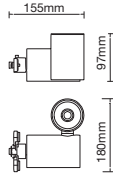

COB TRACK LIGHTS

AC:220-240V,50/60Hz Input Voltage

24° Beam Angle

>0.9 PF

>95 CRI

Aluminium Body

30,000 hr lifespan