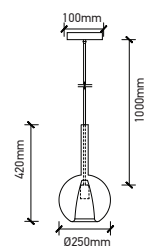

DOUBLE GLASS GUNGREY WHITE

SKU	Model	Material:	Glass+Metal
3876	VT-7304-GW	Holder:	E27
		Dimension:	250x420x1000mm
		Box Qty:	8