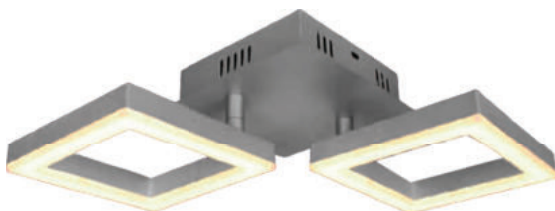

NEW DESIGNER SERIES SURFACE LIGHT-TWO FRAME

AC:220-240V,50Hz

>80 CRI

Aluminum+Steel+Acrylic Body

20,000 hr lifespan

IP20 Rating

SKU	Model	Watts	Lumens	Size(mm)	Unit Color	Box Qty
7006 - 3000K WARM WHITE	VT-7786	14W	1490	340x95x160	Satin Nickel	5