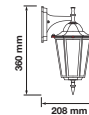

SKU	Model	Box Qty
7068	VT-750-B	10
Material: Aluminium+Glass		
Max.Watts: 40W		
Holder: E27		
IP Rating: IP44		
Dimension: 208x360x170mm