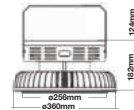

AC:90-295V,50Hz

120° Beam Angle

>0.9 PF

>80 CRI

Die Cast Aluminium Body

50,000 hr lifespan

SKU	Model	Watts	Lumens	Size(mm)	Box Qty
5608 - 6400K WHITE	VT-9500	500w	65000	Ø360	1