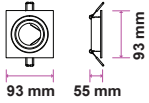

RECESSED FITTING GU10

Model No: VT-921-B
SKU: 6635
Base: GU10
Material: PC
Color: Black
Size(mm): 88x88x40
Cutting Size: 80
Box Qty: 50

RECESSED FITTING GU10

Model No: VT-931-W
SKU: 6644
Base: GU10
Material: PC
Color: White+White
Size(mm): 85x40
Cutting Size: 72
Box Qty: 50

RECESSED FITTING GU10

Model No: VT-927-W
SKU: 6638
Base: GU10
Material: PC
Color: White
Size(mm): 93x93x55
Cutting Size: 83x83
Box Qty: 50

RECESSED FITTING GU10

Model No: VT-931-WB
SKU: 6645
Base: GU10
Material: PC
Color: White+Black
Size(mm): 85x40
Cutting Size: 72
Box Qty: 50

RECESSED FITTING GU10

Model No: VT-927-B
SKU: 6639
Base: GU10
Material: PC
Color: Black
Size(mm): 93x93x55
Cutting Size: 83x83
Box Qty: 50

RECESSED FITTING GU10

Model No: VT-931-B
SKU: 6646
Base: GU10
Material: PC
Color: Black+Black
Size(mm): 85x40
Cutting Size: 72
Box Qty: 50

RECESSED FITTING GU10

Model No: VT-930-W
SKU: 6642
Base: GU10
Material: PC
Color: White
Size(mm): 81x81x40
Cutting Size: 63
Box Qty: 50

RECESSED FITTING GU10

Model No: VT-931-WC
SKU: 6647
Base: GU10
Material: PC
Color: White+Chrome
Size(mm): 85x40
Cutting Size: 72
Box Qty: 50

RECESSED FITTING GU10

Model No: VT-930-B
SKU: 6643
Base: GU10
Material: PC
Color: Black
Size(mm): 81x81x40
Cutting Size: 63
Box Qty: 50

RECESSED FITTING GU10

Model No: VT-931-WG
SKU: 6648
Base: GU10
Material: PC
Color: White+Gold
Size(mm): 85x40
Cutting Size: 72
Box Qty: 50