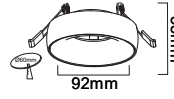

RECESSED FITTING GU10

Model No: VT-974-W
 SKU: 6682
 Base: GU10
 Material: Aluminum
 Color: White
 Size(mm): 42.5x17.5x35
 Cutting Size: 61
 Box Qty: 50

RECESSED FITTING GU10

Model No: VT-980-GB
 SKU: 6697
 Base: GU10
 Material: Aluminum
 Color: Golden+Black
 Size(mm): 32.5x23.5x50
 Cutting Size: 61
 Box Qty: 50