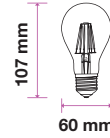

FROST COVER -FILAMENT-E27

Voltage/Frequency	AC:220-240V,50/60Hz
Beam Angle	300°
PF	>0.5
CRI	>80

SKU	Model	Watts	Lumens	EQ .Watts	Base	Shape	Size(mm)	Box Qty
7178 - 2700K WARM WHITE 7180 - 6400K WHITE	VT-2045	5W	600	50W	E27	A60	Ø60x107	50
4483 - 2700K WARM WHITE 4485 - 6400K WHITE	VT-1938	8W	800	60W	E27	A67	Ø67x123	50
7154 - 6400K WHITE	VT-2023	10W	1055	75W	E27	A67	Ø67x123	50