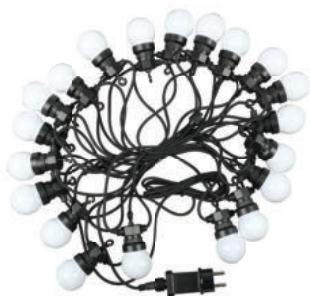

LED STRING LIGHT-10M

- 10 Meter Long String
- 0.5 watts per Bulb
- 20 Bulbs with 0.5 Meter Distance
- IP rating IP44

SKU	Model	Watts	Size	Box Qty
7440 - 6000K WHITE 7439 - 3000K WARM WHITE 7438 - RGB+YELLOW	VT-71020	10W	10M	10
217439 - 3000K WARM WHITE 217440 - 6000K WHITE	VT-71020-N	10W	10M	5