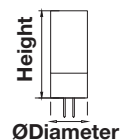

LED CAPSULE LIGHTS

05 YEAR WARRANTY

Voltage/Frequency	DC:12V
Life Span	30,000 hr
PF	>0.5
CRI	>81

SKU	Model	Watts	Lumens	EQ .Watts	Base	Beam Angle	Size	Box Qty
133 | 6400K WHITE	VT-234	3.2W	385	30w	G4	300°	Ø15x50mm	200
21131 | 3000K WARM WHITE 21132 | 4000K DAY WHITE	VT-234-N	3.2W	385	30w	G4	300°	Ø16x44mm	400

NEW