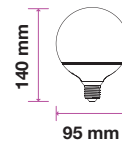

LED GLOBE BULBS-E27

Voltage/Frequency	AC:220-240V,50Hz
Beam Angle	200°
PF	>0.5
CRI	>80

SKU	Model	Watts	Lumens	EQ .Watts	Base	Shape	Size(mm)	Box Qty
4278 - 6400K WHITE	VT-1893	10W	810	60W	E27	G95	Ø95x140	12