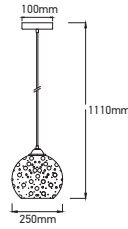

3D GLASS BLACK CANOPY

SKU	Model	Material:	Holder:	Dimension:	Box Qty:
40131	VT-7256	Glass	E27	∅250x100x1110mm	8