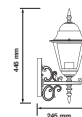

SKU	Model	Box Qty
7521	VT-761-B	8

Material: Aluminium+Glass
Max.Watts: 60W
Holder: E27
IP Rating: IP44
Dimension: 245x445x185mm