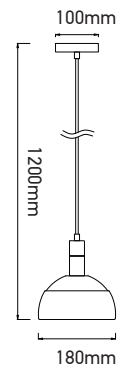

PENDANT ALUMINIUM SHADE GREY

SKU	Model	Material:	Holder:	Dimension:	Box Qty:
3922	VT-7100-G	Plastic+Aluminium	E14	180x100x1200mm	12