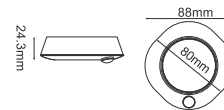

SKU	Model	Watts	Lumens	Box Qty
813 | 4000K DAY WHITE	VT-80	1.5W	80	50 pcs

LED CABINET LIGHT