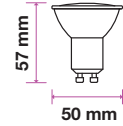

Voltage/Frequency	AC:220-240V, 50Hz
PF	>0.5
CRI	>80

SKU	Model	Watts	Lumens	EQ .Watts	Base	Beam Angle	Size(mm)	Box Qty
212739 - 3000K WARM WHITE 212740 - 4000K DAY WHITE 212741 - 6500K WHITE	VT-2225-N	4.5W	400	35W	GU10	100°	56.5x50	180