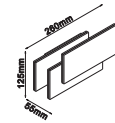

SKU	Model	Watts	Lumens	Unit Color	Size(mm)	Box Qty
218202 - 3000K WARM WHITE	VT-712-W-N	11W	1368	White	260x125x55	20
218204 - 3000K WARM WHITE	VT-712-B-N	11W	1368	Black	260x125x55	20