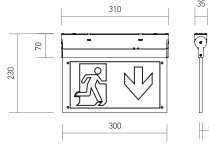

LED EXIT LIGHT - SURFACE

SKU	Model	Watts	Lumens	Box Qty
836 - 6000K WHITE	VT-519-S-12	2W	140	10

- IP20
- PC body
- 3 Stickers
- 16 SMD LEDs
- AC:220-240V,50/60Hz
- Wall/Ceiling Installation
- Ni-Cd 3.6V,900mAh Battery
- 12 hr Charging Time
- Green Light Indicator Test Button
- 3 Way Legend Available
- Mode Of Operation Maintained
- >3 hr Emergency Operation Time
- 24 Meters Viewing Distance From Both Sides