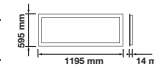

SKU	Model	Watts	Lumens	Size(mm)	Box Qty
6332 - 4000K DAY WHITE 6333 - 6400K WHITE	VT-12045	45w Single pack	5400	1195x595x14	2
216332 - 4000K DAY WHITE 216333 - 6400K WHITE	VT-12045-N	40w	5400	1195x295x12.5	2