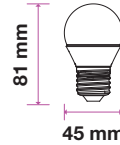

HIGH LUMEN BULBS-G45-E27

Voltage/Frequency	AC:220-240V,50Hz
Life Span	30,000 hr
PF	>0.4
CRI	>80

SKU	Model	Watts	Lumens	EQ .Watts	Base	Shape	Size	Box Qty
262 | 4000K DAY WHITE	VT-245	4.5W	470	40w	E27	G45	Ø45x81mm	200