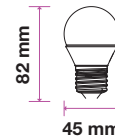

LED G45 BULBS-E27

Voltage/Frequency	AC:220-240V, 50Hz
Beam Angle	180°
PF	>0.4
CRI	>80

SKU	Model	Watts	Lumens	EQ .Watts	Base	Shape	Size(mm)	Box Qty
214160 - 3000K WARM WHITE 214162 - 4000K DAY WHITE 214207 - 6500K WHITE	VT-1830-N	3.7W	320	25W	E27	G45	Ø45x80	200
7407 - 2700K WARM WHITE	VT-1879N	5.5W	470	40W	E27	G45	Ø45x81	200
217407 - 3000K WARM WHITE 217408 - 4000K DAY WHITE 217409 - 6500K WHITE	VT-1879N-N	4.5W	470	40W	E27	G45	Ø45x80	200