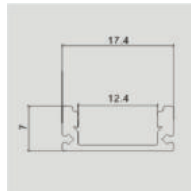

MOUNTING KIT

Model	SKU	Size(mm)	Color	Box Qty
VT-8113-M	3355	2000x17.4x7	Silver	180
VT-8113-W	3365	2000x17.4x7	White	180