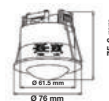

INFRARED SENSOR

SKU	Model	Unit Color	Box Qty
5090	VT-8029	White	50

Sensor Type: Infrared
Detection Range: 360°
Voltage: AC:220-240V,50/60Hz
Detection Distance: Max. 6m(<24°C)
Ambient Light: <3-2000LUX(adjustable)
Body Type: PC
IP Rating: IP20
Dimension: 76x75.6mm
Time Delay: Min. 10sec±3sec, Max. 15min±2min
Rated Load: Max 300W(LED)