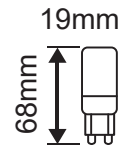

G9-LED CAPSULE LIGHT

Voltage/Frequency	AC:220-240V,50Hz
PF	>0.5
CRI	>80

SKU	Model	Watts	Lumens	EQ .Watts	Base	Beam Angle	Size(mm)	Box Qty
2720 - 4000K DAY WHITE 2721 - 6400K WHITE	VT-2227	6W	550	45	G9	300°	19x68	200