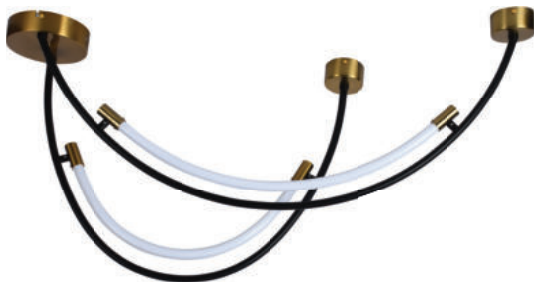

NEW DESIGNER SOFT LIGHTS

AC:220-240V, 50/60Hz

120° Beam Angle

>80 CRI

20,000 hr lifespan

IP20 Rating

SKU	Model	Watts	Lumens	Size(mm)	Unit Color
10087 - 3000K WARM WHITE 10057 - 4000K DAY WHITE	VT-7826	20W	2500	1000x600x475	Black+Brass