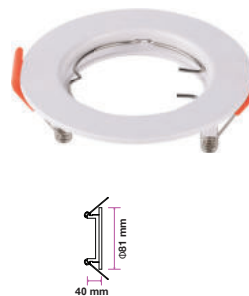

RECESSED FITTING GU10

Model No: VT-929-W
SKU: 6640
Base: GU10
Material: PC
Color: White
Size(mm): 81x40
Cutting Size: 63
Box Qty: 50