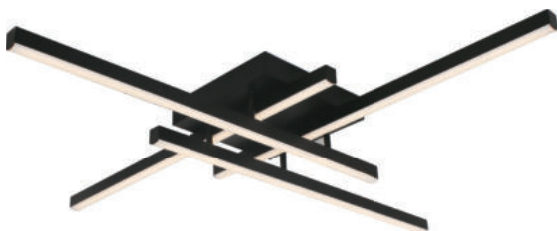

NEW DESIGNER SERIES SURFACE LIGHT

AC:220-240V,50Hz

>80 CRI

Steel+Silicone Body

20,000 hr lifespan

IP20 Rating

SKU	Model	Watts	Lumens	Size(mm)	Unit Color	Box Qty
14994 - 3000K WARM WHITE 14995 - 4000K DAY WHITE	VT-7915	38W	4100	880x105	Black	1