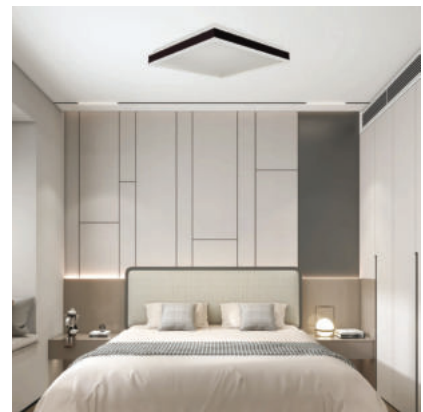

NEW DESIGNER SERIES SURFACE LIGHT

AC:220-240V,50Hz

>80 CRI

Aluminum+Steel+PMMA Body

20,000 hr lifespan

IP20 Rating

SKU	Model	Watts	Lumens	Size(mm)	Unit Color	Box Qty
6990 - 4000K DAY WHITE	VT-7781B-SQ	18W	1490	350x350x62	Black	3
6992 - 4000K DAY WHITE	VT-7782B-SQ	24W	2450	400x400x62	Black	5
6914 - 4000K DAY WHITE	VT-7757B-SQ	38W	4000	450x450x62	Black	5
6917 - 4000K DAY WHITE	VT-7758B-SQ	48W TRIAC Dimmable	4480	500x500x62	Black	5