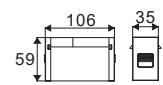

SKU	Model	Watts	Lumens	Size(mm)	Box Qty
7960 | 3000K WARM WHITE	VT-4143	3W	240	106x35x59mm	36
7961 | 4000K DAY WHITE