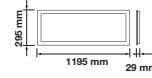

SKU	Model	Watts	Lumens	Size(mm)	Box Qty
6624 - 3000K WARM WHITE 6626 - 6500K WHITE	VT-6147	40w	4000	1195x295x29	6
216625 - 4000K DAY WHITE 216626 - 6500K WHITE	VT-6147-N	40w 6 pcs pack	4400	1195x295x30	6