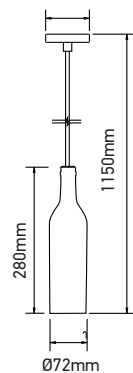

GREEN PENDANT HOLDER BOTTLE

SKU	Model	Material:	Glass
3767	VT-7558-GN	Holder:	E14
		Dimension:	72x280x1150mm
		Box Qty:	25