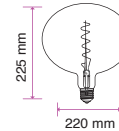

LED FILAMENT COBBLE SHAPE BULBS E27

Voltage/Frequency	AC:220-240V,50Hz
Beam Angle	300°
PF	NA
CRI	>80