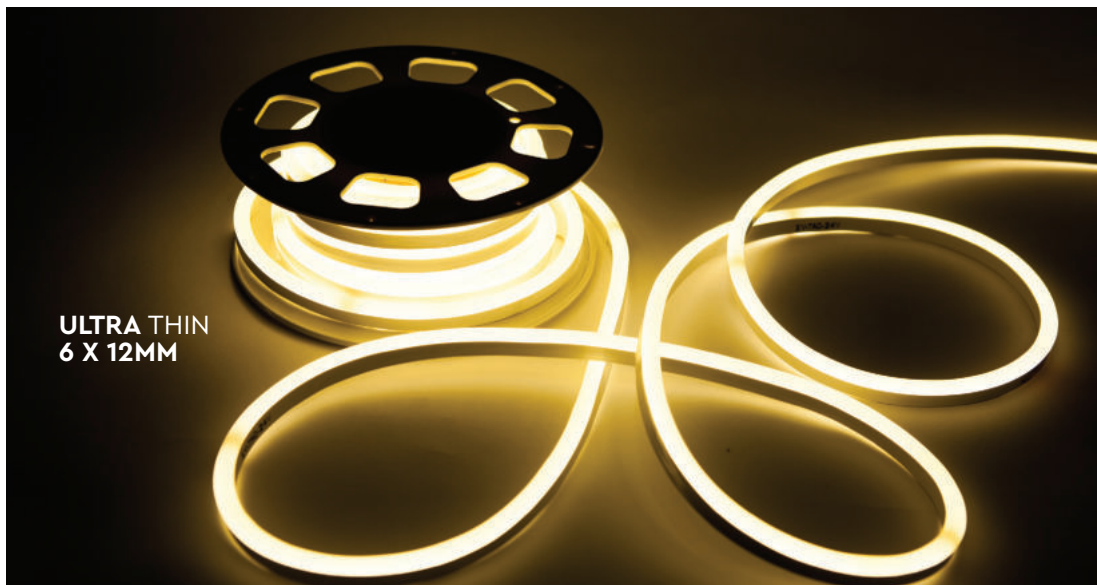

WATERPROOF LED NEON FLEX

ULTRA THIN
6 X 12MM

SKU	Model	Watts	Lumens	Voltage	Roll	CRI	Box Qty
326 | 3000K WARM WHITE 327 | 4000K DAY WHITE 328 | 6400K WHITE	VT-55	10W	300	DC:12V	5 Meter Roll	>80	200 Meter