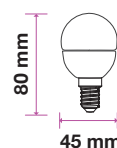

LED THERMOPLASTIC BULBS-P45-E14

Voltage/Frequency	AC:220-240V,50Hz
Life Span	20,000 hr
PF	>0.5
CRI	>80

SKU	Model	Watts	Lumens	EQ .Watts	Base	Shape	Size	Box Qty
8042 | 3000K WARM WHITE 8043 | 4000K DAY WHITE 8044 | 6500K WHITE	VT-1804 NEW	3.7W	320	30w	E14	P45	Ø45x80mm	200
21168 | 3000K WARM WHITE 21169 | 4000K DAY WHITE 21170 | 6400K WHITE	VT-236-N	4.5W	470	40w	E14	P45	Ø45x80mm	200
21863 | 3000K WARM WHITE 21864 | 4000K DAY WHITE 21865 | 6400K WHITE	VT-270-N	6.5W	600	45w	E14	P45	Ø45x80mm	25