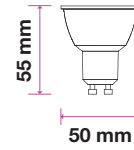

05 YEAR
WARRANTY

DIMMABLE
OPTIONS

SKU	Model	Watts	Lumens	EQ.Watts	Base	Beam Angle	Size	Box Qty
21108 | 3000K WARM WHITE 21797 | 4000K DAY WHITE 21511 | 6500K WHITE	VT-275-N	4.5W	345	50w	GU10	38°	Ø50x55mm	200
511 | 6400K WHITE	VT-275	5W	380	40w	GU10	38°	Ø50x55mm	192
109 | 3000K WARM WHITE 512 | 4000K DAY WHITE 897 | 6400K WHITE	VT-275D	5W Dimmable	380	35w	GU10	38°	Ø50x55mm	192
21189 | 3000K WARM WHITE 21190 | 4000K DAY WHITE	VT-227-N	6W	445	60w	GU10	38°	Ø50x55mm	200
191 | 6400K WHITE	VT-227	6.5W	480	60w	GU10	38°	Ø50x55mm	200
21195 | 3000K WARM WHITE 21196 | 4000K DAY WHITE 21197 | 6500K WHITE	VT-227D-N	6W Dimmable	445	60w	GU10	38°	Ø50x55mm	200
21165 | 3000K WARM WHITE 21167 | 6500K WHITE	VT-277-N	6W	445	60w	GU10	38°	Ø50x55mm	200
166 | 4000K DAY WHITE	VT-277	7W	480	60w	GU10	38°	Ø50x55mm	200