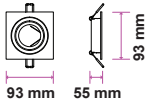

RECESSED FITTING GU10

Model No: VT-921-B
SKU: 6635
Base: GU10
Material: PC
Color: Black
Size(mm): 88x88x40
Cutting Size: 80
Box Qty: 50

RECESSED FITTING GU10

Model No: VT-931-W
SKU: 6644
Base: GU10
Material: PC
Color: White+White
Size(mm): 85x40
Cutting Size: 72
Box Qty: 50

RECESSED FITTING GU10

Model No: VT-927-W
SKU: 6638
Base: GU10
Material: PC
Color: White
Size(mm): 93x93x55
Cutting Size: 83x83
Box Qty: 50

RECESSED FITTING GU10

Model No: VT-931-WB
SKU: 6645
Base: GU10
Material: PC
Color: White+Black
Size(mm): 85x40
Cutting Size: 72
Box Qty: 50

RECESSED FITTING GU10

Model No: VT-927-B
SKU: 6639
Base: GU10
Material: PC
Color: Black
Size(mm): 93x93x55
Cutting Size: 83x83
Box Qty: 50

RECESSED FITTING GU10

Model No: VT-931-B
SKU: 6646
Base: GU10
Material: PC
Color: Black+Black
Size(mm): 85x40
Cutting Size: 72
Box Qty: 50

RECESSED FITTING GU10

Model No: VT-930-W
SKU: 6642
Base: GU10
Material: PC
Color: White
Size(mm): 81x81x40
Cutting Size: 63
Box Qty: 50

RECESSED FITTING GU10

Model No: VT-931-WC
SKU: 6647
Base: GU10
Material: PC
Color: White+Chrome
Size(mm): 85x40
Cutting Size: 72
Box Qty: 50

RECESSED FITTING GU10

Model No: VT-930-B
SKU: 6643
Base: GU10
Material: PC
Color: Black
Size(mm): 81x81x40
Cutting Size: 63
Box Qty: 50

RECESSED FITTING GU10

Model No: VT-931-WG
SKU: 6648
Base: GU10
Material: PC
Color: White+Gold
Size(mm): 85x40
Cutting Size: 72
Box Qty: 50