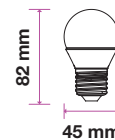

SKU	Model	Watts	Lumens	EQ .Watts	Base	Shape	Size(mm)	Box Qty
212730 - 3000K WARM WHITE	VT-2256-N	4.5W	470	40W	E27	G45	Ø45x80	180