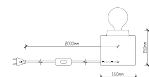

CONCRETE TABLE LAMP

SKU	Model	Material:	Concrete
3851	VT-7160	Holder:	E27
		Dimension:	160x150x2000mm
		Box Qty:	4