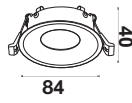

RECESSED FITTING GU10

Model No: VT-921-B
SKU: 6635
Base: GU10
Material: PC
Color: Black
Size(mm): 88x88x40
Cutting Size: 80
Box Qty: 50

RECESSED FITTING GU10

Model No: VT-931-W
SKU: 6644
Base: GU10
Material: PC
Color: White+White
Size(mm): 85x40
Cutting Size: 72
Box Qty: 50

RECESSED FITTING GU10

Model No: VT-927-W
SKU: 6638
Base: GU10
Material: PC
Color: White
Size(mm): 93x93x55
Cutting Size: 83x83
Box Qty: 50

RECESSED FITTING GU10

Model No: VT-931-WB
SKU: 6645
Base: GU10
Material: PC
Color: White+Black
Size(mm): 85x40
Cutting Size: 72
Box Qty: 50

RECESSED FITTING GU10

Model No: VT-927-B
SKU: 6639
Base: GU10
Material: PC
Color: Black
Size(mm): 93x93x55
Cutting Size: 83x83
Box Qty: 50

RECESSED FITTING GU10

Model No: VT-931-B
SKU: 6646
Base: GU10
Material: PC
Color: Black+Black
Size(mm): 85x40
Cutting Size: 72
Box Qty: 50

RECESSED FITTING GU10

Model No: VT-930-W
SKU: 6642
Base: GU10
Material: PC
Color: White
Size(mm): 81x81x40
Cutting Size: 63
Box Qty: 50

RECESSED FITTING GU10

Model No: VT-931-WC
SKU: 6647
Base: GU10
Material: PC
Color: White+Chrome
Size(mm): 85x40
Cutting Size: 72
Box Qty: 50

RECESSED FITTING GU10

Model No: VT-930-B
SKU: 6643
Base: GU10
Material: PC
Color: Black
Size(mm): 81x81x40
Cutting Size: 63
Box Qty: 50

RECESSED FITTING GU10

Model No: VT-931-WG
SKU: 6648
Base: GU10
Material: PC
Color: White+Gold
Size(mm): 85x40
Cutting Size: 72
Box Qty: 50