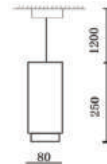

PENDANT WHITE-ROSE GOLD BOTTOM

Model No: VT-864-G
SKU: 3111
Base: GU10
Material: Gypsum with metal
Color: White+Matt Rose Gold
Size(mm): ø80x250
Cutting Size: N/A
Box Qty: 9