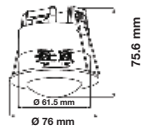

INFRARED SENSOR

SKU	Model	Box Qty
1355	VT-8049	50

Sensor Type: Infrared
Detection Range: 360°
Voltage: AC:220-240V,50/60Hz
Detection Distance: Max. 12m(<24°C)
Ambient Light: <3-2000LUX(adjustable)
Body Type: PC
IP Rating: IP20
Dimension: 88x55mm
Time Delay: Min. 10sec±3sec, Max. 15min±2min
Rated Load: Max 300W(LED)

INFRARED SENSOR

SKU	Model	Box Qty
1356	VT-8051	50

Sensor Type: Infrared
Detection Range: 360°
Voltage: AC:220-240V,50/60Hz
Detection Distance: Max. 6m(<24°C)
Ambient Light: <3-2000LUX(adjustable)
Body Type: PC
IP Rating: IP20
Dimension: 76x75.6mm
Time Delay: Min. 10sec±3sec, Max. 15min±2min
Rated Load: Max 300W(LED)

DAY LIGHT SENSOR - 1-10V

SKU	Model	Box Qty
1369	VT-8059	100

Sensor Type: Day Light
Detection Range: 360°
Voltage: DC:1-10V
Body Type: PC
IP Rating: IP20

Daylight Sensor supplies a simple and effective solution for daylight harvesting. Connecting to 1-10V Power source and using with LED dimmable driver.

The illumination level of lamps will get darker when ambient light gets brighter.

When daylight is insufficient, the lamp will be in 100% Illumination level, and turns to 1% Level when daylight is sufficient, then gradually back to 100% level when it is getting darker

MOTION SENSORS

SKU	Model	Box Qty
5084	VT-8025	100

Sensor Type: Infrared
Detection Range: 30°
Voltage: AC:110-240V,50/60Hz
Detection Distance: 5cm/6cm(<24°C)
Body Type: Plastic
IP Rating: IP20
Dimension: 35.5x78.2x20.6mm
Rated Load: Max 200W(LED)

MOTION SENSORS

SKU	Model	Box Qty
5085	VT-8026	100

Sensor Type: Infrared
Detection Range: 30°
Voltage: AC:110-240V,50/60Hz
Detection Distance: 5cm/6cm(<24°C)
Body Type: Plastic
IP Rating: IP20
Dimension: 35.5x78.2x18.7mm
Rated Load: Max 200W(LED)