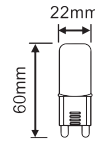

G9-LED CAPSULE LIGHT

Voltage/Frequency	AC:200-240V,50/60Hz
PF	>0.4
CRI	>80