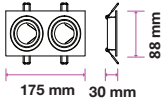

Here are some common spotlight fittings with different base types:

- GU10
- GX53
- G9
- E14

NEW RECESSED FITTING GU10

Model No: VT-439
 SKU: 10298
 Base: 2xGU10
 Material: Iron+PC
 Color: White+White
 Size(mm): 175x88x30
 Cutting Size: 160x75
 Box Qty: 50