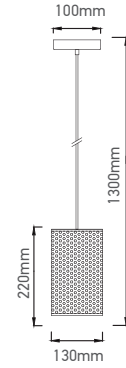

CAN SHAPE GOLD PENDANT

SKU	Model	Material:	Metal
3827	VT-7132-CG	Holder:	E27
		Dimension:	130x220x1300mm
		Box Qty:	10