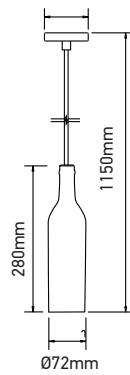

PINK PENDANT HOLDER BOTTLE

SKU	Model	Material:	Holder:	Dimension:	Box Qty:
3772	VT-7558-P	Glass	E14	72x280x1150mm	25