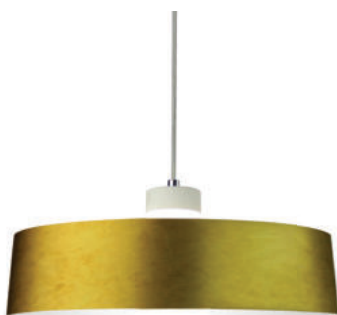

LED PENDANTS

AC:220-240V,50Hz

120° Beam Angle

>80 CRI

Metal Finish Body

30,000 hr lifespan

IP20 Rating

SKU	Model	Watts	Lumens	Size(mm)	Unit Color	Box Qty
3938 - 3000K WARM WHITE 3932 - 4000K DAY WHITE	VT-7666-G	7w	400	Ø340xH190mm	Gold	4