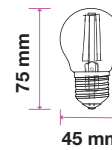

LED CLEAR FILAMENT-G45

Voltage/Frequency	AC:220-240V,50Hz
Life Span	20,000 hr
PF	>0.4
CRI	>80

SKU	Model	Watts	Lumens	EQ .Watts	Base	Shape	Size	Box Qty
944 | 4000K DAY WHITE	VT-244	4W	400	35w	E27	G45	Ø45x75mm	100