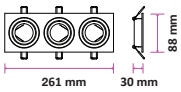

NEW RECESSED FITTING GU10

Model No: VT-439
SKU: 10298
Base: 2xGU10
Material: Iron+PC
Color: White+White
Size(mm): 175x88x30
Cutting Size: 160x75
Box Qty: 50

RECESSED FITTING GU10

Model No: VT-11014
SKU: 6776
Base: GU10
Material: Plaster
Color: White
Size(mm): 220x80x50
Cutting Size: 225x85
Box Qty: 6

NEW RECESSED FITTING GU10

Model No: VT-441
SKU: 10299
Base: 3xGU10
Material: Iron+PC
Color: White+White
Size(mm): 261x88x30
Cutting Size: 245x75
Box Qty: 50

RECESSED FITTING GU10

Model No: VT-11002
SKU: 6762
Base: GU10
Material: Plaster
Color: White
Size(mm): 190x100x40
Cutting Size: 195x105
Box Qty: 12

NEW RECESSED FITTING GU10

Model No: VT-442
SKU: 23003
Base: 4xGU10
Material: Iron+PC
Color: White+White
Size(mm): 175x175x30
Cutting Size: 165x160
Box Qty: 20

RECESSED FITTING GU10

Model No: VT-11012
SKU: 6763
Base: GU10
Material: Plaster
Color: White
Size(mm): 190x100x40
Cutting Size: 195x105
Box Qty: 12

RECESSED FITTING GU10

Model No: VT-11001
SKU: 6761
Base: GU10
Material: Plaster
Color: White
Size(mm): 80x80x50
Cutting Size: 85x85
Box Qty: 30

RECESSED FITTING GU10

Model No: VT-11003
SKU: 6764
Base: GU10
Material: Plaster
Color: White
Size(mm): 280x100x40
Cutting Size: 285x105
Box Qty: 6

RECESSED FITTING GU10

Model No: VT-11011
SKU: 6775
Base: GU10
Material: Plaster
Color: White
Size(mm): 150x80x50
Cutting Size: 155x85
Box Qty: 12

RECESSED FITTING GU10

Model No: VT-11013
SKU: 6765
Base: GU10
Material: Plaster
Color: White
Size(mm): 280x100x40
Cutting Size: 285x105
Box Qty: 6