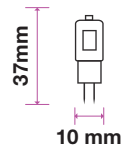

LED CAPSULE LIGHTS

05 YEAR WARRANTY

Voltage/Frequency	DC:12V
Life Span	20,000 hr
PF	>0.4
CRI	>80

SKU	Model	Watts	Lumens	EQ .Watts	Base	Beam Angle	Size	Box Qty
21240 | 3000K WARM WHITE 21241 | 4000K DAY WHITE 21242 | 6500K WHITE	VT-201-N	1.1W	100	10w	G4	300°	Ø10x37mm	400