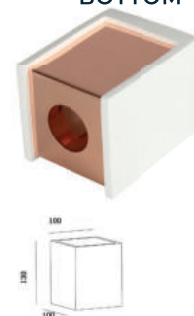

SQUARE METAL-MATT ROSE GOLD BOTTOM

Model No: VT-860-MR
SKU: 3115
Base: GU10
Material: Gypsum with metal
Color: White+Matt Rose Gold
Size(mm): 100x100x130
Cutting Size: N/A
Box Qty: 12