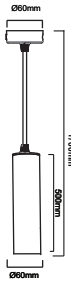

NEW PENDANT WHITE-GU10-30CM

Model No: VT-976-300-W
SKU: 6779
Base: GU10
Material: Aluminium
Color: White
Size(mm): 60x300x1700
Cutting Size: NA
Box Qty: 20

NEW

PENDANT WHITE-GU10-50CM

Model No: VT-976-500-W
 SKU: 6780
 Base: GU10
 Material: Aluminium
 Color: White
 Size(mm): 60x500x1700
 Cutting Size: NA
 Box Qty: 20