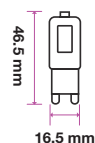

LED CAPSULE LIGHTS

05 YEAR WARRANTY

Voltage/Frequency	AC:220-240V,50Hz
Life Span	30,000 hr
PF	>0.4
CRI	>80