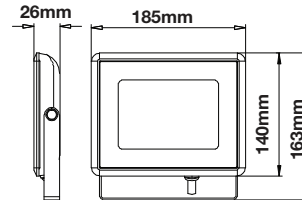

SKU	Model	Watts	Size(mm)	Box Qty
5995 - RGB	VT-4932	30W	185x163x26	20
5996 - RGB	VT-4952	50W	245x192x28	10