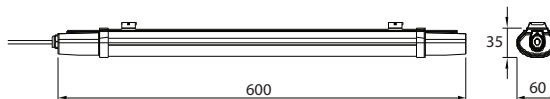

WATERPROOF FITTING-S SERIES

AC:200-240V,50/60Hz
120° Beam Angle
>0.9 PF
>80 CRI
PC Body
20,000 hr lifespan

SKU	Model	Watts	Lumens	Size(mm)	Box Qty
6473 - 6500K WHITE	VT-1518	18w	1530	600x60x35	20
216473 - 6500K WHITE	VT-1518-N	18w	1900	600x60x35	20
6470 - 6500K WHITE	VT-1239	36w	3000	1200x60x35	20
216469 - 4000K DAY WHITE 216470 - 6500K WHITE	VT-1239-N	36w	3900	1200x60x35	20
6467 - 4000K DAY WHITE 6468 - 6500K WHITE	VT-1549	48w	4000	1500x60x35	20
216468 - 6500K WHITE	VT-1549-N	48w	5200	1500x60x35	20