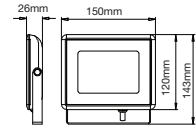

SKU	Model	Watts	Lumens	Size(mm)	Box Qty
5949 - 3000K WARM WHITE 5950 - 4000K DAY WHITE	VT-4021W	20W	1700	150x143x26	20
215949 - 3000K WARM WHITE 215950 - 4000K DAY WHITE 215951 - 6500K WHITE	VT-4021W-N	20W	1620	121x114x26	20
5956 - 4000K DAY WHITE 5957 - 6500K WHITE	VT-4031W	30W	2550	185x163x26	20
215955 - 3000K WARM WHITE 215956 - 4000K DAY WHITE 215957 - 6500K WHITE	VT-4031W-N	30W	2510	153x132x27	20
5961 - 3000K WARM WHITE	VT-4051W	50W	4250	245x192x28	10
215961 - 3000K WARM WHITE 215962 - 4000K DAY WHITE 215963 - 6500K WHITE	VT-4051W-N	50W	4300	198x167x28	10
5967 - 3000K WARM WHITE 5968 - 4000K DAY WHITE 5969 - 6500K WHITE	VT-40101W	100W	8500	330x271x33	5
215967 - 3000K WARM WHITE 215968 - 4000K DAY WHITE 215969 - 6500K WHITE	VT-40101W-N	100W	8700	261x217x32	10