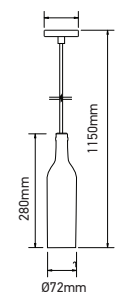

BROWN PENDANT HOLDER BOTTLE

SKU	Model	Material:	Holder:	Dimension:	Box Qty:
3776	VT-7558-BR	Glass	E14	72x280x1150mm	25