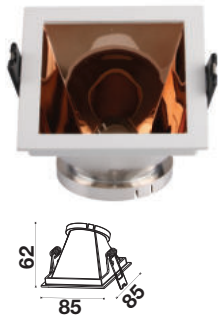

RECESSED FITTING SQUARE-GU10

Model No: VT-875-WR
SKU: 3167
Base: GU10
Material: Aluminium+PC
Color: White+Rose Gold
Size(mm): 85x85x62
Cutting Size: 80x80
Box Qty: 50