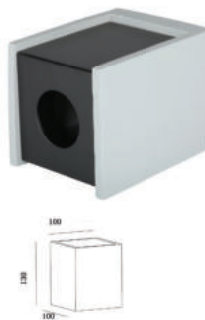

SQUARE METAL-GUN BLACK BOTTOM

Model No: VT-860-GBM
SKU: 3143
Base: GU10
Material: Gypsum with metal
Color: Grey+Gun Black
Size(mm): 100x100x130
Cutting Size: N/A
Box Qty: 12