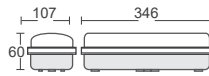

LED EXIT LIGHT - BULKHEAD

SKU	Model	Watts	Lumens	Box Qty
899 - 6000K WHITE	VT-511-S	3.8W	110	10