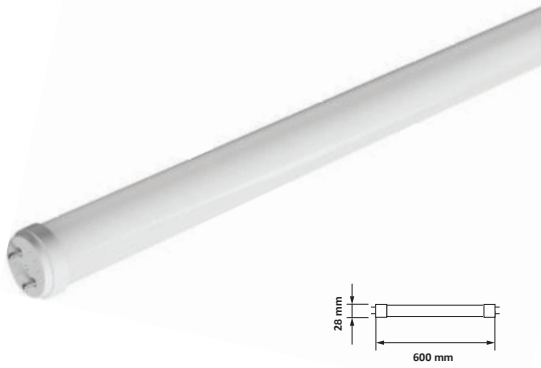

NEW

T8 GLASS TUBES

Holder	G13
Voltage/Frequency	AC:220-240V,50Hz
PF	>0.5
CRI	>80
Beam Angle	160°
On/off	>15,000
Body Type	Glass
Instant start	0-100% in < 1s

03
YEAR
WARRANTY

DUMMY STARTER INCLUDED

SKU	Model	Watts	Lumens	Size	Box Qty
7796 - 3000K WARM WHITE 7797 - 4000K DAY WHITE 7798 - 6500K WHITE	VT-6729	9W	850	28x600	25
2981 - 3000K WARM WHITE 2982 - 4000K DAY WHITE 2983 - 6500K WHITE	VT-1221	18W	1850	28x1200	25
7799 - 3000K WARM WHITE 7801 - 4000K DAY WHITE 7803 - 6500K WHITE	VT-1575	20W	2100	28x1500	25