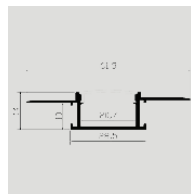

MOUNTING KIT-SILVER-SET

Model	SKU	Size(mm)	Color	Box Qty
VT-8101	3359	2000	Silver	30