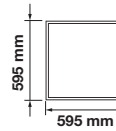

NEW CCT CHANGING BORDERLINE LED PANELS

AC:220-240V, 50Hz
110° Beam Angle
>0.9 PF
>80 CRI
30,000 hr lifespan

SKU	Model	Watts	Lumens	Size(mm)	Box Qty
10336 - 3IN1	VT-6448CCT	48W	4800	595X595	6