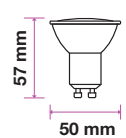

GU10 SPOTLIGHT MILKY COVER-110°

Voltage/Frequency	AC:220-240V,50Hz
PF	>0.4
CRI	>80

SKU	Model	Watts	Lumens	EQ .Watts	Base	Beam Angle	Size(mm)	Box Qty
211685 - 3000K WARM WHITE 211686 - 4500K DAY WHITE 211687 - 6000K WHITE	VT-1975-N	4.5W	400	35W	GU10	100°	50x56.5	200