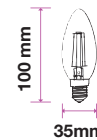

LED CANDLE FILAMENT BULBS-BLISTER PACK

Voltage/Frequency	AC:220-240V,50Hz
Beam Angle	300°
PF	>0.4
CRI	>80

SKU	Model	Watts	Lumens	EQ .Watts	Base	Shape	Size(mm)	Box Qty
7365 - 2700K WARM WHITE	VT-2174	4W	400	40W	E14	Candle	Ø35x100	50