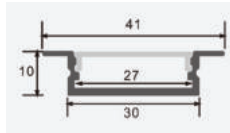

Model	SKU	Size(mm)	Color
VT-8204-R	23177	2000x30x10	Silver