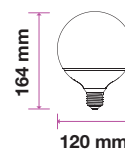

Voltage/Frequency	AC:220-240V,50Hz
Life Span	30,000 hr
PF	>0.5
CRI	>80