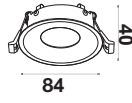

RECESSED FITTING GU10

Model No: VT-921-B
SKU: 6635
Base: GU10
Material: PC
Color: Black
Size(mm): 88x88x40
Cutting Size: 80
Box Qty: 50

RECESSED FITTING GU10

Model No: VT-931-W
SKU: 6644
Base: GU10
Material: PC
Color: White+White
Size(mm): 85x40
Cutting Size: 72
Box Qty: 50

RECESSED FITTING GU10

Model No: VT-927-W
SKU: 6638
Base: GU10
Material: PC
Color: White
Size(mm): 93x93x55
Cutting Size: 83x83
Box Qty: 50

RECESSED FITTING GU10

Model No: VT-931-WB
SKU: 6645
Base: GU10
Material: PC
Color: White+Black
Size(mm): 85x40
Cutting Size: 72
Box Qty: 50

RECESSED FITTING GU10

Model No: VT-927-B
SKU: 6639
Base: GU10
Material: PC
Color: Black
Size(mm): 93x93x55
Cutting Size: 83x83
Box Qty: 50

RECESSED FITTING GU10

Model No: VT-931-B
SKU: 6646
Base: GU10
Material: PC
Color: Black+Black
Size(mm): 85x40
Cutting Size: 72
Box Qty: 50

RECESSED FITTING GU10

Model No: VT-930-W
SKU: 6642
Base: GU10
Material: PC
Color: White
Size(mm): 81x81x40
Cutting Size: 63
Box Qty: 50

RECESSED FITTING GU10

Model No: VT-931-WC
SKU: 6647
Base: GU10
Material: PC
Color: White+Chrome
Size(mm): 85x40
Cutting Size: 72
Box Qty: 50

RECESSED FITTING GU10

Model No: VT-930-B
SKU: 6643
Base: GU10
Material: PC
Color: Black
Size(mm): 81x81x40
Cutting Size: 63
Box Qty: 50

RECESSED FITTING GU10

Model No: VT-931-WG
SKU: 6648
Base: GU10
Material: PC
Color: White+Gold
Size(mm): 85x40
Cutting Size: 72
Box Qty: 50