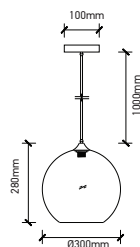

TRANSPARENT GLASS METAL SERIES

SKU	Model	Material:	Glass+Metal
3865	VT-7302	Holder:	E27
		Dimension:	300x280x1000mm
		Box Qty:	8