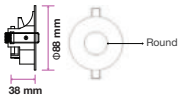

RECESSED FITTING-ROUND-GU10

Model No: VT-785
SKU: 3611
Base: GU10
Material: Aluminium
Color: White
Size(mm): 88x38
Cutting Size: Ø75
Box Qty: 100