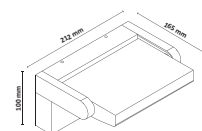

SKU	Model	Watts	Lumens	Unit Color	Size(mm)	Box Qty
2938 - 3000K WARM WHITE 2939 - 4000K DAY WHITE	VT-11020S-W	17W	2520	White	212x165x100	12
2940 - 3000K WARM WHITE 2941 - 4000K DAY WHITE	VT-11020S-B	17W	2520	Black	212x165x100	12