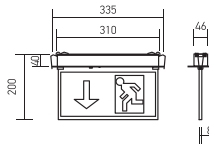

LED EXIT LIGHT-RECESSED

SKU	Model	Watts	Lumens	Box Qty
835 - 6000K WHITE	VT-522-S-12	2W	140	10

- IP20
- PC body
- 3 Stickers
- 16 SMD LEDs
- AC:220-240V,50/60Hz
- Recessed/Ceiling Installation
- Ni-Cd 3.6V,900mAh Battery
- 12 hr Charging Time
- Green Light Indicator Test Button
- 3 Way Legend Available
- Mode Of Operation Maintained
- >3 hr Emergency Operation Time
- 24 Meters Viewing Distance From Both Sides