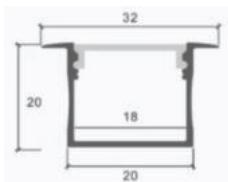

Model	SKU	Size(mm)	Color	Box Qty
VT-8119	3372	2000x32x20	Silver	60