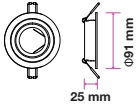

RECESSED FITTING GU10

Model No: VT-782RD-B
SKU: 8936
Base: 1XGU10
Material: Aluminium
Color: Black
Size(mm): Ø91x25
Cutting Size: Ø75
Box Qty: 100

RECESSED FITTING-SQUARE-GU10

Model No: VT-783SQ-AB
SKU: 3608
Base: GU10
Material: Aluminium
Color: Aluminium Brush
Size(mm): 173x91x25
Cutting Size: 155x75
Box Qty: 50

RECESSED FITTING GU10

Model No: VT-782SQ-B
SKU: 8937
Base: 1XGU10
Material: Aluminium
Color: Black
Size(mm): 91x91x25
Cutting Size: 75x75
Box Qty: 100

RECESSED FITTING-SQUARE-GU10

Model No: VT-784SQ-WH
SKU: 3609
Base: 3XGU10
Material: Aluminium
Color: White
Size(mm): 255x91x25
Cutting Size: 235x75
Box Qty: 50

RECESSED FITTING-SQUARE-GU10

Model No: VT-782SQ-WH
SKU: 3605
Base: 1XGU10
Material: Aluminium
Color: White
Size(mm): 91x91x25
Cutting Size: 75x75
Box Qty: 100

RECESSED FITTING-SQUARE-GU10

Model No: VT-784SQ-AB
SKU: 3610
Base: 3XGU10
Material: Aluminium
Color: Aluminium Brush
Size(mm): 255x91x25
Cutting Size: 235x75
Box Qty: 50

RECESSED FITTING-SQUARE-GU10

Model No: VT-782SQ-AB
SKU: 3606
Base: 1XGU10
Material: Aluminium
Color: Aluminium Brush
Size(mm): 91x91x25
Cutting Size: 75x75
Box Qty: 100

RECESSED FITTING-ROUND-GU10

Model No: VT-7227RD-WH
SKU: 3469
Base: GU10
Material: Ferrum
Color: White
Size(mm): Ø99x30.8
Cutting Size: Ø74
Box Qty: 100

RECESSED FITTING-SQUARE-GU10

Model No: VT-783SQ-WH
SKU: 3607
Base: 2XGU10
Material: Aluminium
Color: White
Size(mm): 173x91x25
Cutting Size: 155x75
Box Qty: 50

RECESSED FITTING-ROUND-GU10

Model No: VT-7227RD-SN
SKU: 3470
Base: GU10
Material: Ferrum
Color: Satin Nickel
Size(mm): Ø99x30.8
Cutting Size: Ø74
Box Qty: 100