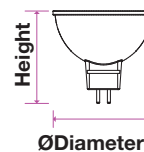

05 YEAR
WARRANTY

SKU	Model	Watts	Lumens	EQ.Watts	Base	Beam Angle	Size	Box Qty
21207 | 3000K WARM WHITE 21208 | 4000K DAY WHITE 21209 | 6500K WHITE	VT-267-N	6W	445	60w	GU5.3	38°	Ø50x52mm	200