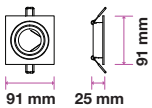

RECESSED FITTING GU10

Model No: VT-782RD-B
SKU: 8936
Base: 1XGU10
Material: Aluminium
Color: Black
Size(mm): Ø91x25
Cutting Size: Ø75
Box Qty: 100

RECESSED FITTING-SQUARE-GU10

Model No: VT-783SQ-AB
SKU: 3608
Base: GU10
Material: Aluminium
Color: Aluminium Brush
Size(mm): 173x91x25
Cutting Size: 155x75
Box Qty: 50

RECESSED FITTING GU10

Model No: VT-782SQ-B
SKU: 8937
Base: 1XGU10
Material: Aluminium
Color: Black
Size(mm): 91x91x25
Cutting Size: 75x75
Box Qty: 100

RECESSED FITTING-SQUARE-GU10

Model No: VT-784SQ-WH
SKU: 3609
Base: 3XGU10
Material: Aluminium
Color: White
Size(mm): 255x91x25
Cutting Size: 235x75
Box Qty: 50

RECESSED FITTING-SQUARE-GU10

Model No: VT-782SQ-WH
SKU: 3605
Base: 1XGU10
Material: Aluminium
Color: White
Size(mm): 91x91x25
Cutting Size: 75x75
Box Qty: 100

RECESSED FITTING-SQUARE-GU10

Model No: VT-784SQ-AB
SKU: 3610
Base: 3XGU10
Material: Aluminium
Color: Aluminium Brush
Size(mm): 255x91x25
Cutting Size: 235x75
Box Qty: 50

RECESSED FITTING-SQUARE-GU10

Model No: VT-782SQ-AB
SKU: 3606
Base: 1XGU10
Material: Aluminium
Color: Aluminium Brush
Size(mm): 91x91x25
Cutting Size: 75x75
Box Qty: 100

RECESSED FITTING-ROUND-GU10

Model No: VT-7227RD-WH
SKU: 3469
Base: GU10
Material: Ferrum
Color: White
Size(mm): Ø99x30.8
Cutting Size: Ø74
Box Qty: 100

RECESSED FITTING-SQUARE-GU10

Model No: VT-783SQ-WH
SKU: 3607
Base: 2XGU10
Material: Aluminium
Color: White
Size(mm): 173x91x25
Cutting Size: 155x75
Box Qty: 50

RECESSED FITTING-ROUND-GU10

Model No: VT-7227RD-SN
SKU: 3470
Base: GU10
Material: Ferrum
Color: Satin Nickel
Size(mm): Ø99x30.8
Cutting Size: Ø74
Box Qty: 100