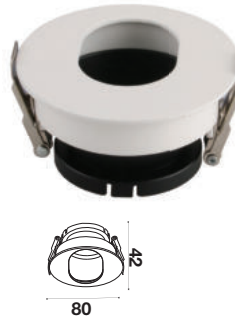

RECESSED FITTING ROUND-GU10

Model No: VT-874-WB
SKU: 3161
Base: GU10
Material: Aluminium+PC
Color: White+Black
Size(mm): 80x42
Cutting Size: 75
Box Qty: 50