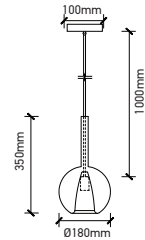

DOUBLE GLASS AMBER WHITE

SKU	Model	Material:	Glass+Metal
3878	VT-7181-AW	Holder:	E27
		Dimension:	180x350x1000mm
		Box Qty:	9