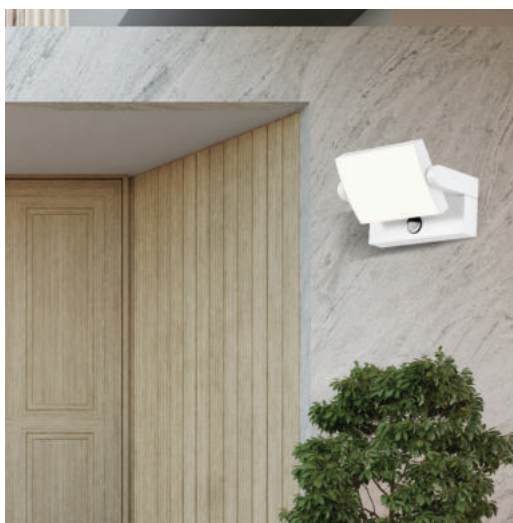

NEW LED ROTATABLE WALL LIGHTS-SENSOR

AC:220-240V,50/60Hz

350° Beam Angle

>80 CRI

Aluminium Body

IP65 IP Rating

SKU	Model	Watts	Lumens	Unit Color	Size(mm)	Box Qty
2938 - 3000K WARM WHITE 2939 - 4000K DAY WHITE	VT-11020S-W	17W	2520	White	212x165x100	12
2940 - 3000K WARM WHITE 2941 - 4000K DAY WHITE	VT-11020S-B	17W	2520	Black	212x165x100	12