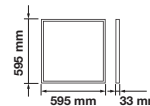

NEW **HIGH LUMENS LIFUD DRIVER TPA RATED LED PANELS**

DC:30-42V

110° Beam Angle

>0.9 PF

>80 CRI

Aluminium+TPA(PC) Body

30,000 hr lifespan

SKU	Model	Watts	Lumens	Size(mm)	Box Qty
6826-TPA - 4000K DAY WHITE 6827-TPA - 6500K WHITE	VT-6242-TPA	36w Single pack	4320	595x595x33	6