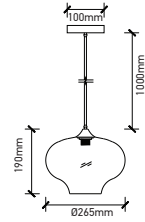

TRANSPARENT GLASS METAL SERIES

SKU	Model	Material:	Glass+Metal
3867	VT-7229	Holder:	E27
		Dimension:	265x190x1000mm
		Box Qty:	8