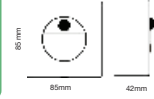

LED STEP LIGHT WITH SENSOR

AC:100-240V, 50/60Hz

45° Beam Angle

>0.5 PF

>80 CRI

Die cast Aluminium Body

IP20 IP Rating

SKU	Model	Watts	Lumens	Unit Color	Size(mm)	Box Qty
5570 - 4000K DAY WHITE	VT-8035	3W	100	White	85x85x42	100