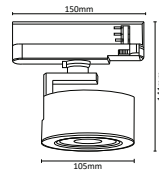

NEW COB 4 LINE TRACK LIGHTS

AC:220-240V, 50Hz Input Voltage

35° Beam Angle

>80 CRI

Aluminium Body

20,000 hr lifespan

SKU	Model	Watts	Lumens	Size(mm)
10371 - 3IN1	VT-4633	30W	3000	105x150x141