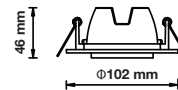

ZOOM FITTING-SPOTLIGHT

Model No: VT-700W
SKU: 3689
Base: GU10
Material: Aluminium
Color: White
Size(mm): Ø102x46
Cutting Size: 93
Box Qty: 50