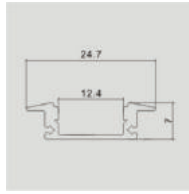

MOUNTING KIT SILVER

Model	SKU	Size(mm)	Color	Box Qty
VT-8156	10320	2000x24.7x7	Silver	100