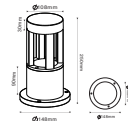

SKU	Model	Watts	Lumens	Unit Color	Size(mm)	Box Qty
8316 - 3000K WARM WHITE 8317 - 4000K DAY WHITE 8318 - 6400K WHITE	VT-830-W	10W	450	White	108x250	8
128317 - 4000K DAY WHITE 128318 - 6400K WHITE	VT-830-W-N	10W	1000	White	108x250	8
8319 - 3000K WARM WHITE 8320 - 4000K DAY WHITE 8321 - 6400K WHITE	VT-830-G	10W	450	Grey	108x250	8
128319 - 3000K WARM WHITE 128320 - 4000K DAY WHITE 128321 - 6400K WHITE	VT-830-G-N	10W	1000	Grey	108x250	8
8322 - 3000K WARM WHITE 8323 - 4000K DAY WHITE 8324 - 6400K WHITE	VT-830-B	10W	450	Black	108x250	8
128322 - 3000K WARM WHITE 128323 - 4000K DAY WHITE 128324 - 6400K WHITE	VT-830-B-N	10W	1000	Black	108x250	8