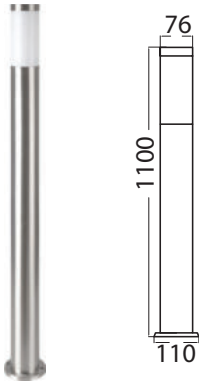

BOLLARD LAMPS

SKU	Model	Box Qty
8962	VT-838-S110	6
Material:	Stainless Steel+PC Diffuser	
Max.Watts:	60W	
Holder:	E27	
IP Rating:	IP44	
Dimension:	76x110x1100mm	

NEW BOLLARD LAMPS

SKU	Model
23061	VT-1195
Material:	Aluminium+Iron+Glass
Max.Watts:	60W
Holder:	E27
IP Rating:	IP65
Dimension:	155x155x790mm