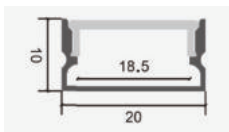

MOUNTING KIT SILVER

Model	SKU	Size(mm)	Color
VT-8202	23174	2000x20x10	Silver