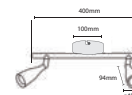

SKU	Model	Watts	Lumens	Unit Color	Size(mm)	Box Qty
8268 - 4000K DAY WHITE	VT-810-W	9W	720	White	400x100x94	12
218266 - 3000K WARM WHITE	VT-810-W-N	9W	820	White	400x100x94	12
8267 - 3000K WARM WHITE 8269 - 4000K DAY WHITE	VT-810-B	9W	720	Black	400x100x94	12
218269 - 4000K DAY WHITE	VT-810-B-N	9W	840	Black	400x100x94	12