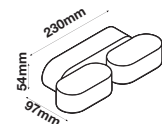

SKU	Model	Watts	Lumens	Unit Color	Size(mm)	Box Qty
8292 - 3000K WARM WHITE	VT-814-W	12W	1320	White	230x54x97	20
218292 - 3000K WARM WHITE	VT-814-W-N	12W	1444	White	230x54x97	20
8293 - 3000K WARM WHITE	VT-814-B	12W	1320	Black	230x54x97	20
8294 - 3000K WARM WHITE	VT-814-G	12W	1320	Grey	230x54x97	20