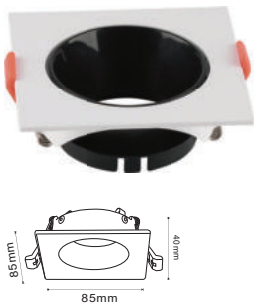

RECESSED FITTING GU10

Model No: VT-932-WB
SKU: 6651
Base: GU10
Material: PC
Color: White+Black
Size(mm): 85x85x40
Cutting Size: 72
Box Qty: 50