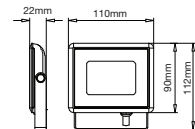

COLOR FLOODLIGHTS

Voltage/Frequency	AC:220-240V,50Hz
PF	>0.9
CRI	>70

SKU	Model	Watts	Size(mm)	Box Qty
5988 - GREEN 5989 - RED	VT-4011	10W	110x112x22	40
5991 - GREEN 5992 - RED 5993 - BLUE	VT-4021	20W	150x143x26	20