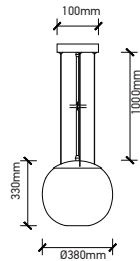

DESIGNER GLASS GUN GREY

SKU	Model	Material:	Glass
3888	VT-7380	Holder:	E27
		Dimension:	Ø380x330x1000mm
		Box Qty:	4