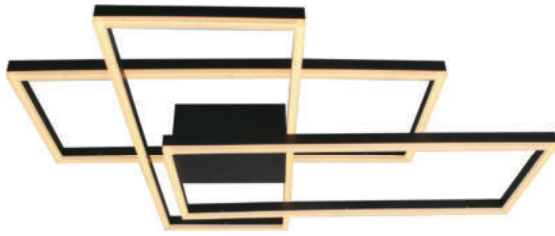

NEW DESIGNER SERIES SURFACE LIGHT

AC:220-240V,50Hz

>80 CRI

Aluminum+Silicone Body

20,000 hr lifespan

IP20 Rating

SKU	Model	Watts	Lumens	Size(mm)	Unit Color	Box Qty
15347 - 3000K WARM WHITE	VT-7926	47W	5010	905x670x100	Black	1