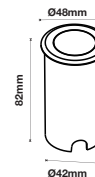

Voltage/Frequency	DC:12V
Beam Angle	90°
PF	>0.4
CRI	>80