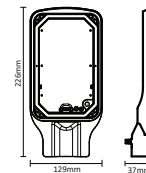

AC:220-240V,50/60Hz

110° Beam Angle

>0.9 PF

>70 CRI

25,000 hr lifespan