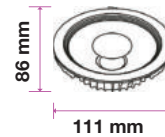

SKU	Model	Watts	Lumens	EQ .Watts	Base	Beam Angle	Size(mm)	Box Qty
4084 - 3000K WARM WHITE 4062 - 4000K DAY WHITE 4061 - 6400K WHITE	VT-1110-20	15W	950	75W	G53	20°	Ø111x86x63	60
214084 - 3000K WARM WHITE 214062 - 4000K DAY WHITE	VT-1110-20-N	12W	3000K-1030 4000K-1050	75W	G53	20°	Ø111x86x63	60
4257 - 3000K WARM WHITE 4256 - 4000K DAY WHITE	VT-1110-40	15W	950	25W	G53	40°	Ø111x86x63	60
214257 - 3000K WARM WHITE 214256 - 4000K DAY WHITE 214255 - 6000K WHITE	VT-1110-40-N	12W	3000K-1085 4000K-1160 6000K-1200	25W	G53	40°	Ø111x86x63	60