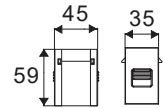

SKU	Model	Watts	Lumens	Size(mm)	Box Qty
7958 | 3000K WARM WHITE	VT-4141	1W	35	45x35x59mm	40
7959 | 4000K DAY WHITE