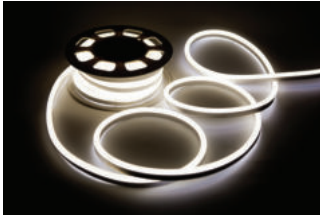

WP-NEON FLEX-WHITE

DC:24V	SMD LED
120 LEDs/m	160° :BA
IP65 Rating	9x16.5 mm Width
50 m Box Qty	

10 METER ROLL

IP65 RATING

SKU	Model	Watts/m	Lumen/m
2512 - 6000K WHITE	VT-555W	8W	320