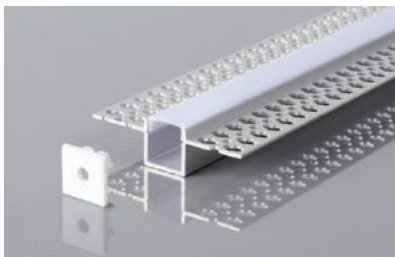

NEW

MOUNTING KIT SILVER

Model	SKU	Size(mm)	Color	Box Qty
VT-8157	10321	2000x17.4x7	Silver	100

NEW

MOUNTING KIT SILVER

Model	SKU	Size(mm)	Color	Box Qty
VT-8158	10322	2000x15.8x15.8	Silver	100

NEW

MOUNTING KIT SILVER