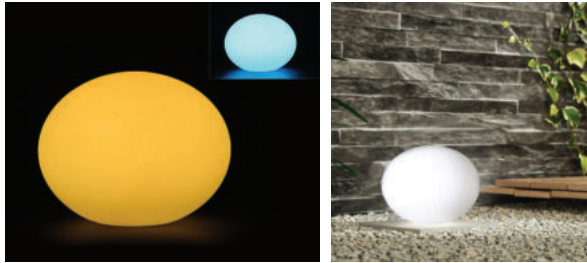

BALL LIGHT

Lithium Battery 1000mAh

AC:100-240V,50Hz

LLDPE Body

50,000 hr lifespan

IP67 Rating

200x200x140mm Size

White Unit Color

SKU	Model	Watts	Lumens	Box Qty
40141 - RGB	VT-7801	1w	18	8