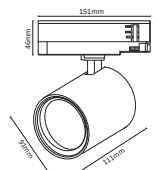

NEW COB 4 LINE TRACK LIGHTS

AC:220-240V, 50Hz Input Voltage

30° Beam Angle

>80 CRI

Aluminium Body

20,000 hr lifespan

SKU	Model	Watts	Lumens	Size(mm)	Box Qty
10281 - 4000K DAY WHITE	VT-4235-B	35W	3000	91x151x159	20