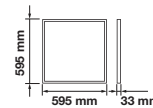

NEW BIG PANELS-60X60-LIFUD DRIVER

DC:33-40V
120° Beam Angle
>0.9 PF
>80 CRI
Aluminium+PS+PP Body
30,000 hr lifespan

SKU	Model	Watts	Lumens	Size(mm)	Box Qty
216620 - 4000K DAY WHITE 216621 - 6500K WHITE	VT-6242	40w	4400	595x595x33	6