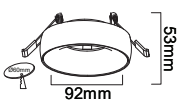

RECESSED FITTING GU10

Model No: VT-934-B
SKU: 6659
Base: GU10
Material: PC
Color: Black
Size(mm): 102x42
Cutting Size: 85
Box Qty: 50

RECESSED FITTING GU10

Model No: VT-980-B
SKU: 6696
Base: GU10
Material: Aluminum
Color: Black+black
Size(mm): 32.5x23.5x50
Cutting Size: 61
Box Qty: 50

RECESSED FITTING GU10

Model No: VT-974-W
SKU: 6682
Base: GU10
Material: Aluminum
Color: White
Size(mm): 42.5x17.5x35
Cutting Size: 61
Box Qty: 50

RECESSED FITTING GU10

Model No: VT-980-GB
SKU: 6697
Base: GU10
Material: Aluminum
Color: Golden+Black
Size(mm): 32.5x23.5x50
Cutting Size: 61
Box Qty: 50

RECESSED FITTING GU10

Model No: VT-974-B
SKU: 6683
Base: GU10
Material: Aluminum
Color: Black
Size(mm): 42.5x17.5x35
Cutting Size: 61
Box Qty: 50

CONCRETE WALL FITTING

Model No: VT-891D
SKU: 8690
Base: G9
Material: Concrete
Color: Dark Grey
Size(mm): 150x130x130
Cutting Size: N/A
Box Qty: 12

RECESSED FITTING GU10

Model No: VT-980-WB
SKU: 6694
Base: GU10
Material: Aluminum
Color: White+black
Size(mm): 32.5x23.5x50
Cutting Size: 61
Box Qty: 50

CONCRETE WALL FITTING

Model No: VT-891L
SKU: 8691
Base: G9
Material: Concrete
Color: Light Grey
Size(mm): 150x130x130
Cutting Size: N/A
Box Qty: 12

RECESSED FITTING GU10

Model No: VT-980-BW
SKU: 6695
Base: GU10
Material: Aluminum
Color: Black+white
Size(mm): 32.5x23.5x50
Cutting Size: 61
Box Qty: 50

CONCRETE WALL FITTING

Model No: VT-892D
SKU: 8692
Base: G9
Material: Concrete
Color: Dark Grey
Size(mm): 120x100x120
Cutting Size: N/A
Box Qty: 12