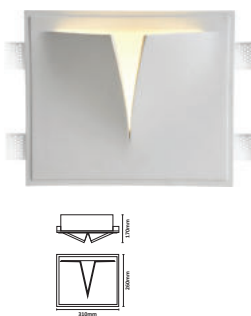

RECESSED WALL FITTING G9

Model No: VT-11006
SKU: 6769
Base: G9
Material: Plaster
Color: White
Size(mm): 310x260x170
Cutting Size: 315x265
Box Qty: 6