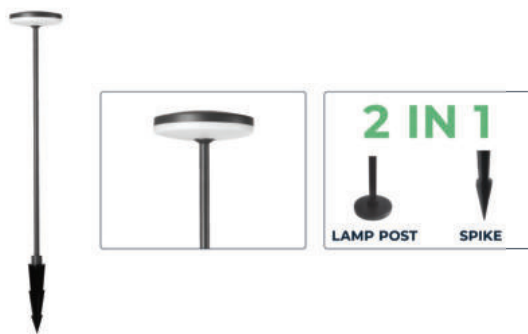

NEW 2IN1 BOLLARD LAMPS

Voltage/Frequency	AC:220-240V, 50/60Hz
Beam Angle	180°
CRI	>90

SKU	Model	Watts	Lumens	Unit Color	Size(mm)	Box Qty
23021 - 3000K WARM WHITE 10426 - 4000K DAY WHITE	VT-1160	12W	1265	Anthracite	150x800mm	10