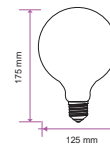

Voltage/Frequency	AC:220-240V,50Hz
Beam Angle	300°
PF	>0.45
CRI	>80

SKU	Model	Watts	Lumens	EQ .Watts	Base	Shape	Size(mm)	Box Qty
212706 - 3000K WARM WHITE	VT-2233-N	3W	40	NA	E27	G125	Ø125x170	20