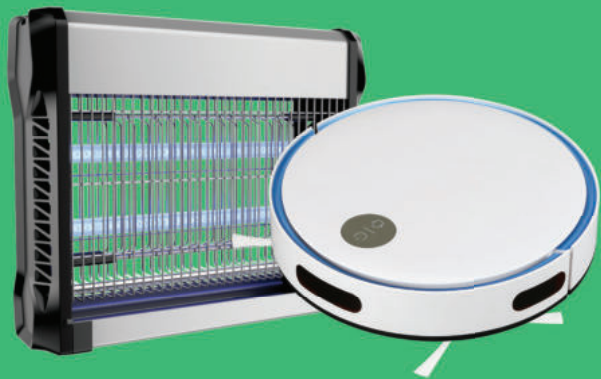

Insect Killer & Robot Vacuum Cleaner

At V-TAC, we believe in utilizing existing technology and resources to continuously improve our way of living. This new category comprises our latest tech innovations for a safe, modern, and comfortable space.

Key Features

- Includes Insect Killer and the Robot Vacuum Cleaner
- Made with high-quality materials for long-lasting performance
- Easy to install and operate
- Designed for residential & commercial use