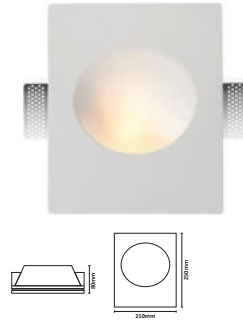

RECESSED FITTING GU10

Model No: VT-11008
SKU: 6771
Base: GU10
Material: Plaster
Color: White
Size(mm): 250x210x80
Cutting Size: 255x215
Box Qty: 6