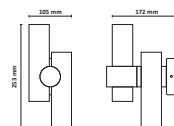

SKU	Model	Watts	Lumens	Unit Color	Size(mm)	Box Qty
10473 - 3000K WARM WHITE 23049 - 4000K DAY WHITE	VT-1186-B	6W	620	Black	172x105x253	4
10474 - 3000K WARM WHITE 23050 - 4000K DAY WHITE	VT-1186-W	6W	620	White	172x105x253	4