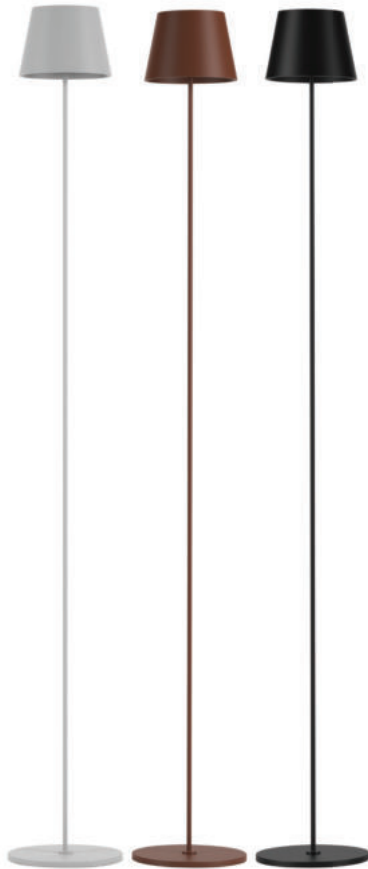

NEW

RECHARGEABLE & ADJUSTABLE FLOOR LAMP -TOUCH CONTROL

Watts:	4W
Lumens:	300
Beam Angle:	180°
Material:	Aluminium
Dimension:	140x1300
IP Rating:	IP54
Battery:	4400mAh
Cable Length:	1 Meter [Type C]
Charging Time:	6-8 Hours
Working Time:	6 Hours
Box Qty:	4

SKU	Model	Unit Color
7007 - 3000K WARM WHITE	VT-7544-W	White
7008 - 3000K WARM WHITE	VT-7544-C	Corten
7009 - 3000K WARM WHITE	VT-7544-B	Black

NEW

Watts:	3W
Lumens:	70
Beam Angle:	180°
Material:	Iron
Dimension:	105x390
IP Rating:	IP20
Battery:	4000mAh
Charging Time:	6-8 Hours
Working Time:	8-10 Hours
Box Qty:	12

RECHARGEABLE DESK LAMPS

SKU	Model	Unit Color
10187 - 3000K WARM WHITE 10188 - 4000K DAY WHITE	VT-7703-RB-G	Grey
10189 - 3000K WARM WHITE 10190 - 4000K DAY WHITE	VT-7703-RB-GD	Gold
10191 - 3000K WARM WHITE 10192 - 4000K DAY WHITE	VT-7703-RB-W	White
10193 - 3000K WARM WHITE 10194 - 4000K DAY WHITE	VT-7703-RB-B	Black