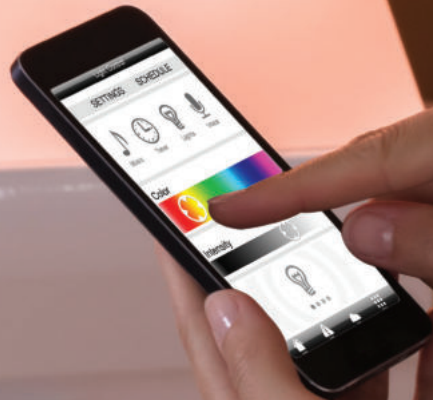

V-TAC

Meaningful Innovation.

LED Smart Home and Lights

V-TAC meets the growing IoT demand for home lighting with the new SMART Light series — a collection of Wi-Fi-supported LED lighting & home efficiency solutions that can be fully controlled via Amazon Alexa or Google Home.