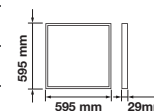

SKU	Model	Watts	Lumens	Size(mm)	Box Qty
66051 - 3IN1	VT-6240	40w Single pack	3200	595x595x29	6
6605 - 3IN1	VT-6240-6	40w 6 pcs pack	3200	595x595x29	6