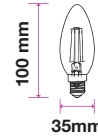

Voltage/Frequency	AC:220-240V,50Hz
Beam Angle	300°
PF	>0.4
CRI	>80

SKU	Model	Watts	Lumens	EQ .Watts	Base	Shape	Size(mm)	Box Qty
4307 - 2700K WARM WHITE	VT-1985	4W	400	40W	E14	Candle	Ø35x100	100
4367 - 2700K WARM WHITE	VT-1985D	4W Dimmable	320	30W	E14	Candle	Ø35x100	100
214367 - 3000K WARM WHITE	VT-1985D-N	4W Dimmable	400	30W	E14	Candle	Ø35x100	100