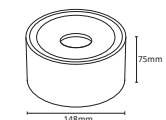

SKU	Model	Watts	Lumens	Size(mm)
23156 - 3IN1	VT-2825-B	20W	1408	Ø148x75
23158 - 3IN1	VT-2833-B	28W	2500	Ø178x87