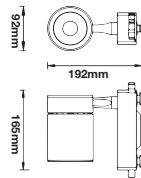

COB 4 LINE TRACK LIGHTS