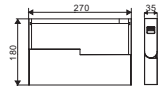

SKU	Model	Watts	Lumens	Size(mm)	Box Qty
7964 | 3000K WARM WHITE	VT-4220	20W	1200	270x35x180mm	8
7965 | 4000K DAY WHITE