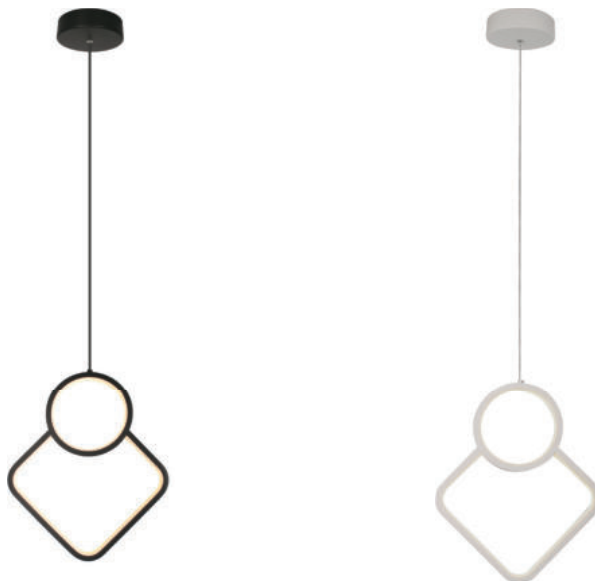

NEW DESIGNER SOFT LIGHTS

AC:220-240V, 50Hz
>80 CRI
Steel+Silicone Body
20,000 hr lifespan
IP20 Rating

SKU	Model	Watts	Lumens	Size(mm)	Unit Color	Box Qty
14998 - 3000K WARM WHITE 14999 - 4000K DAY WHITE	VT-7917-B	12W	1300	280x1960	Black	1
15000 - 3000K WARM WHITE 15338 - 4000K DAY WHITE	VT-7917-W	12W	1300	280x1960	White	1