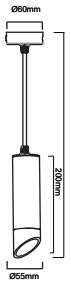

PENDANT BLACK-GU10-20CM

Model No: VT-975-20CM
SKU: 6684
Base: GU10
Material: Aluminum
Color: Black
Size(mm): 35.5x25.5x42
Cutting Size: NA
Box Qty: 20