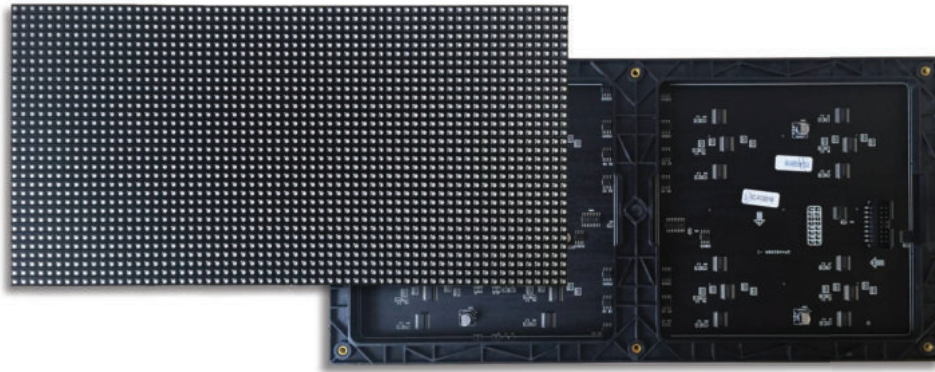

P5 INDOOR LED FINISHED CABINET

SKU	Box Qty
11077	6

Screen Parameter

Pixel Density:	40000dots/sqm
Brightness:	1800nits
Optimum View Distance:	more than 5m
Gray Scale:	16bits
Display Color:	281 trillions(synchronized)
Operation Power:	220V-240V
Max Power Consumption:	750W/sqm
Control Mode:	Synchronized
Refresh Frequency:	400-700HZ
Fram Frequency:	60HZ
Surport Signal Input:	S-Video,RGBHV,YUV etc.
Control Distance:	UTP140M,SINGLE MODE FIBER
Life Span(50% Brightness):	15KM
IP(Front/rear):	100000hrs IP20

LED Cabinet Parameter

Cabinet Size(L*h*d):	640*640mm
Cabinet Resolution:	128*128
Module Quantity Each Cabinet:	2*4=8
Average Power Consumption:	300w/cabinet
Cabinet Material:	Iron
Cabinet Size:	8kg/cabinet

LED Module Parameter

Pixel Pitch	5mm
Led Specification	SMD3528
Led Configuration	SMD 3 in 1
Module Size	320*160mm
Module Resolution	64*32=2048dot
Drive Method	1/16 scan constant current
Drive IC	SM16106