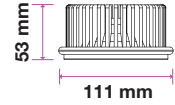

SKU	Model	Watts	Lumens	EQ .Watts	Base	Beam Angle	Size(mm)	Box Qty
2792 - 3000K WARM WHITE 2793 - 4000K DAY WHITE	VT-1121	20W	1800	130W	N/A	40°/20°	Ø111x53	50
212792 - 3000K WARM WHITE 212793 - 4000K DAY WHITE 212794 - 6500K WHITE	VT-1121-N	20W	1700	130W		40°/20°	Ø111x53	50