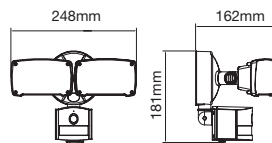

SKU	Model	Watts	Lumens	Size(mm)	Box Qty
5917 - 6000K WHITE	VT-4818-Black	18W	600	248x162x181	4