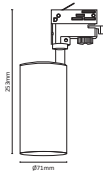

NEW COB 4 LINE TRACK LIGHTS

AC:220-240V, 50Hz Input Voltage

35° Beam Angle

>90 CRI

ABS+Aluminium Body

20,000 hr lifespan

SKU	Model	Watts	Lumens	Size(mm)	Box Qty
8142 - 3IN1	VT-47030-W	30W	2900	253x71x71	20
8843 - 3IN1	VT-47050-W	40W	3150	293x80x80