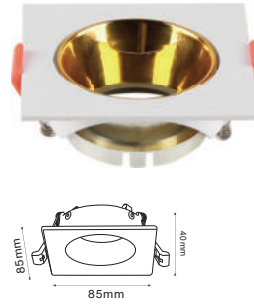

RECESSED FITTING GU10

Model No: VT-932-WG
SKU: 6654
Base: GU10
Material: PC
Color: White+Gold
Size(mm): 85x85x40
Cutting Size: 72
Box Qty: 50