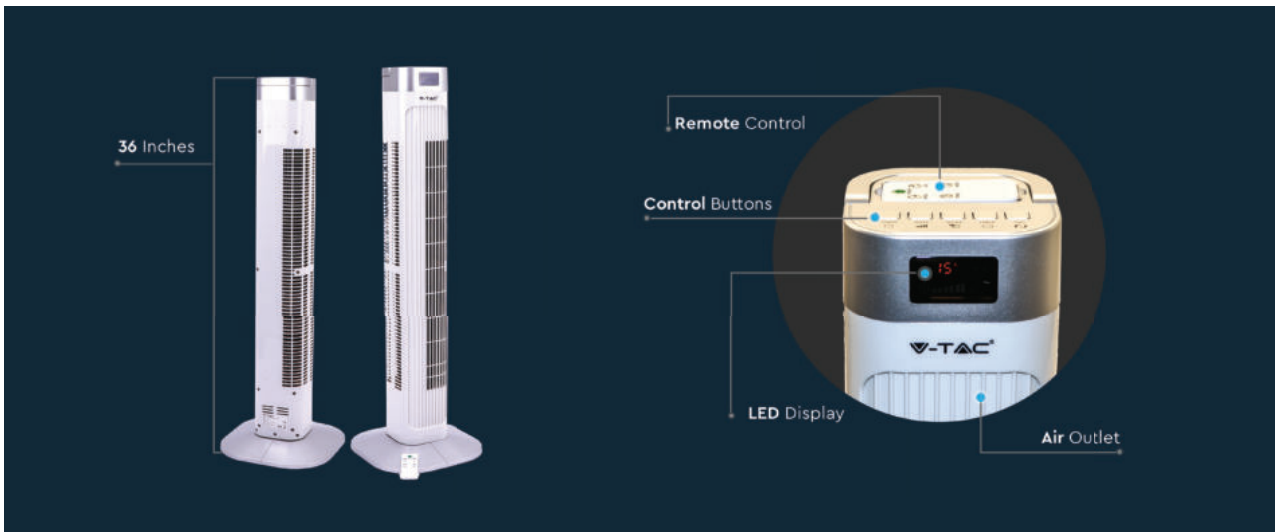

TOWER FAN

3 Wind Mode
NORMAL | NATURAL | SLEEP

- Voltage/Freq: AC:220-240V,50Hz
- Size(inches): 36
- Material: ABS
- Unit Color: White
- Speed: 3(Low-Med-High)
- Wind Mode: 3 (Normal-Natural-Sleep)
- Timer: 1-15hrs(Max)
- Power Cord Length: 1.8m
- Plug Type: EU
- IP Rating: IP20

SKU	Watts	Model	Box Qty
7900	55W	VT-5536	1