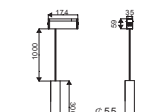

SKU	Model	Watts	Lumens	Size(mm)	Box Qty
7968 | 3000K WARM WHITE	VT-4315	15W	1000	300x55mm	12
7969 | 4000K DAY WHITE