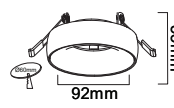

RECESSED FITTING GU10

Model No: VT-974-W
 SKU: 6682
 Base: GU10
 Material: Aluminum
 Color: White
 Size(mm): 42.5x17.5x35
 Cutting Size: 61
 Box Qty: 50

RECESSED FITTING GU10

Model No: VT-980-GB
 SKU: 6697
 Base: GU10
 Material: Aluminum
 Color: Golden+Black
 Size(mm): 32.5x23.5x50
 Cutting Size: 61
 Box Qty: 50