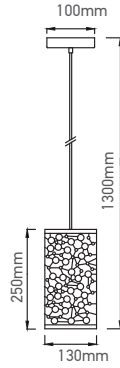

CAN SHAPE GOLD PENDANT

SKU	Model	Material:	Metal
3824	VT-7131-CG	Holder:	E27
		Dimension:	130x250x1300mm
		Box Qty:	10