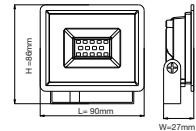

SKU	Model	Watts	Lumens	Size(mm)	Box Qty
6730 - 3000K WARM WHITE 6731 - 4000K DAY WHITE 6732 - 6400K WHITE	VT-4914-W	10W	750	90x86x27	60
6740 - 3000K WARM WHITE 6741 - 4000K DAY WHITE 6742 - 6400K WHITE	VT-4924-W	20W	1650	120x105x27	40
6746 - 3000K WARM WHITE 6747 - 4000K DAY WHITE 6748 - 6400K WHITE	VT-4934-W	30W	2510	150x122x27	20
6752 - 3000K WARM WHITE 6753 - 4000K DAY WHITE 6754 - 6400K WHITE	VT-4954-W	50W	4300	180x150x27	20
6724 - 3000K WARM WHITE 6725 - 4000K DAY WHITE 6726 - 6400K WHITE	VT-49104-W	100W	8700	270x222x27	10
6735 - 4000K DAY WHITE 6736 - 6400K WHITE	VT-49204-W	200W	17600	400x333x32.5	5