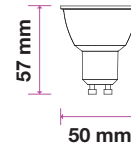

LED SPOTLIGHTS - 110° BEAM ANGLE

Voltage/Frequency	AC:220-240V,50Hz
Life Span	20,000 hr
PF	>0.4
CRI	>80

05 YEAR
WARRANTY

SKU	Model	Watts	Lumens	EQ .Watts	Base	Beam Angle	Size	Box Qty
21201 | 3000K WARM WHITE 21202 | 4000K DAY WHITE 21203 | 6500K WHITE	VT-205-N	4.5W	400	35w	GU10	100°	Ø50x56.5mm	200
880 | 6400K WHITE	VT-271	10W	1000	70w	GU10	110°	Ø50x57mm	200
21878 | 3000K WARM WHITE 21879 | 4000K DAY WHITE 21880 | 6500K WHITE	VT-271-N	10W	1000	70w	GU10	110°	Ø50x57mm	200