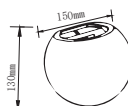

RECESSED FITTING GU10

Model No: VT-980-WB
 SKU: 6694
 Base: GU10
 Material: Aluminum
 Color: White+black
 Size(mm): 32.5x23.5x50
 Cutting Size: 61
 Box Qty: 50

CONCRETE WALL FITTING

Model No: VT-891L
 SKU: 8691
 Base: G9
 Material: Concrete
 Color: Light Grey
 Size(mm): 150x130x130
 Cutting Size: N/A
 Box Qty: 12