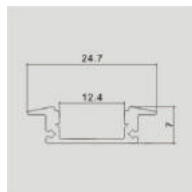

Model	SKU	Size(mm)	Color	Box Qty
VT-8106	2875	2000x24.7x7	Black	box