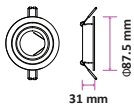

RECESSED CHROME REFLECTOR FITTING SQUARE-GU10

Model No: VT-890
SKU: **8880**
Base: GU10
Material: Aluminium
Color: White+Chrome Reflector
Size(mm): 128x75x55
Cutting Size: 79/85x75
Box Qty: 50

RECESSED FITTING ROUND-GU10

Model No: VT-872-WB
SKU: **3153**
Base: GU10
Material: Aluminium+PC
Color: White+Black
Size(mm): 79x32
Cutting Size: 72
Box Qty: 50

NEW RECESSED FITTING ROUND-GU10

Model No: VT-438-W
SKU: **10296**
Base: GU10
Material: Iron+PC
Color: White+White
Size(mm): 87.50x31
Cutting Size: 75
Box Qty: 100

RECESSED FITTING ROUND-GU10

Model No: VT-872-WG
SKU: **3154**
Base: GU10
Material: Aluminium+PC
Color: White+Gold
Size(mm): 79x32
Cutting Size: 72
Box Qty: 50

NEW RECESSED FITTING ROUND-GU10

Model No: VT-981-W
SKU: **6698**
Base: GU10
Material: PC
Color: White
Size(mm): 92.5x33
Cutting Size: 70
Box Qty: 50

RECESSED FITTING ROUND-GU10

Model No: VT-872-WR
SKU: **3155**
Base: GU10
Material: Aluminium+PC
Color: White+Rose Gold
Size(mm): 79x32
Cutting Size: 72
Box Qty: 50

NEW RECESSED FITTING ROUND-GU10

Model No: VT-981-B
SKU: **6699**
Base: GU10
Material: PC
Color: Black
Size(mm): 92.5x33
Cutting Size: 70
Box Qty: 50

RECESSED FITTING ROUND-GU10

Model No: VT-872-WC
SKU: **3156**
Base: GU10
Material: Aluminium+PC
Color: White+Chrome
Size(mm): 79x32
Cutting Size: 72
Box Qty: 50

NEW FITTING ROUND-GU10

Model No: VT-981-SN
SKU: **6700**
Base: GU10
Material: PC
Color: Satin Nickel
Size(mm): 92.5x33
Cutting Size: 70
Box Qty: 50

RECESSED FITTING ROUND-GU10

Model No: VT-873
SKU: **8595**
Base: GU10
Material: Aluminium + PC
Color: Black+ Black Reflector
Size(mm): ø83x40.7
Cutting Size: ø75
Box Qty: 50