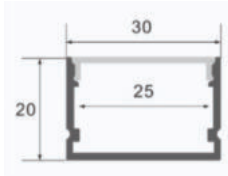

MOUNTING KIT-SILVER-SET

Model	SKU	Size(mm)	Color	Box Qty
VT-8104	3362	2000	Silver	30

MOUNTING KIT-SILVER-SET

Model	SKU	Size(mm)	Color	Box Qty
VT-8105	3363	2000	Silver	30

MOUNTING KIT

Model	SKU	Size(mm)	Color	Box Qty
VT-8118	3371	2000x30x20	Silver	50