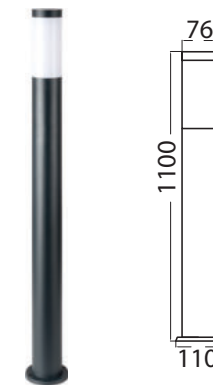

BOLLARD LAMPS

SKU	Model	Box Qty
8963	VT-838-G110	6
Material:	Stainless Steel+PC Diffuser	
Max.Watts:	60W	
Holder:	E27	
IP Rating:	IP44	
Dimension:	76x110x1100mm