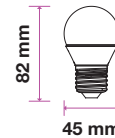

SKU	Model	Watts	Lumens	EQ .Watts	Base	Shape	Size(mm)	Box Qty
217362 - 3000K WARM WHITE 217363 - 4000K DAY WHITE	VT-2176-N	4.5W	470	40W	E27	G45	Ø45x80	180