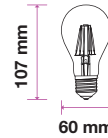

FROST COVER-CROSS FILAMENT-A60-E27

Voltage/Frequency	AC:220-240V,50Hz
Beam Angle	300°
PF	>0.5
CRI	>80

SKU	Model	Watts	Lumens	EQ .Watts	Base	Shape	Size(mm)	Box Qty
44801 - 2700K WARM WHITE	VT-1935C	6W	660	55W	E27	A60	Ø60x107	50
71811 - 2700K WARM WHITE	VT-2047C	7W	840	60W	E27	A60	Ø60x107	50