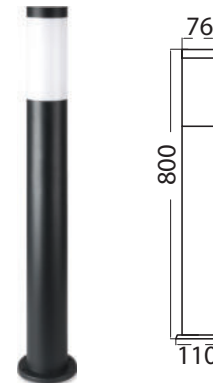

BOLLARD LAMPS

SKU	Model	Box Qty
8978	VT-838-B80	6
Material:	Stainless Steel+PC Diffuser	
Max.Watts:	60W	
Holder:	E27	
IP Rating:	IP44	
Dimension:	76x110x450mm