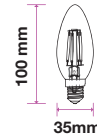

CROSS FILAMENT-CANDLE-E14

Voltage/Frequency	AC:220-240V,50Hz
Beam Angle	300°
PF	>0.4
CRI	>80

SKU	Model	Watts	Lumens	EQ .Watts	Base	Shape	Size(mm)	Box Qty
71031 - 6400K WHITE	VT-1924C	4W	350	35W	E14	Candle	Ø35x100	100