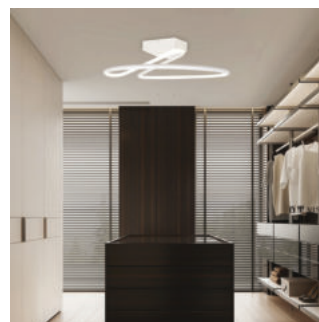

NEW DESIGNER SERIES SURFACE LIGHT

AC:220-240V,50Hz

>80 CRI

Aluminum+Steel+Silicone Body

20,000 hr lifespan

IP20 Rating

SKU	Model	Watts	Lumens	Size(mm)	Unit Color	Box Qty
6927 - 4000K DAY WHITE	VT-7763W	20W	2130	250x130	White	5
6998 - 4000K DAY WHITE	VT-7785W	24W	2560	310x115	White	5
6929 - 4000K DAY WHITE	VT-7764W	43W	4580	520x165	White	1