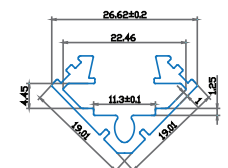

MOUNTING KIT

Model	SKU	Size(mm)	Color	Box Qty
VT-8119	3372	2000x32x20	Silver	60

MOUNTING KIT

Model	SKU	Size(mm)	Color	Box Qty
VT-7103-M	9986	26.5x9x1000	Matt	90

MOUNTING KIT

Model	SKU	Size(mm)	Color	Box Qty
VT-7104	9956	19x19x2000	Silver	40