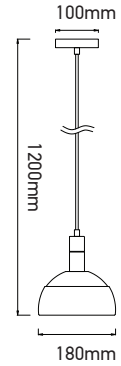

PENDANT ALUMINIUM SHADE BLACK

SKU	Model	Material:	Holder:	Dimension:	Box Qty:
3921	VT-7100-B	Plastic+Aluminium	E14	180x100x1200mm	12