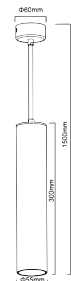

PENDANT BLACK-GU10-30CM

Model No: VT-976-30CM
SKU: 6686
Base: GU10
Material: Aluminum
Color: Black
Size(mm): 35.5x35.5x43
Cutting Size: NA
Box Qty: 20