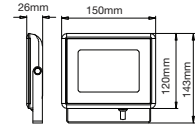

SKU	Model	Watts	Lumens	Size(mm)	Box Qty
5946 - 3000K WARM WHITE 5947 - 4000K DAY WHITE 5948 - 6500K WHITE	VT-4021B	20W	1700	150x143x26	20
215946 - 3000K WARM WHITE 215947 - 4000K DAY WHITE 215948 - 6500K WHITE	VT-4021B-N	20W	1620	121x114x26	20
5952 - 3000K WARM WHITE 5954 - 6500K WHITE	VT-4031B	30W	2550	185x163x26	20
215952 - 3000K WARM WHITE 215953 - 4000K DAY WHITE 215954 - 6500K WHITE	VT-4031B-N	30W	2510	153x132x27	20
5958 - 3000K WARM WHITE 5959 - 4000K DAY WHITE	VT-4051B	50W	4250	245x192x28	10
215958 - 3000K WARM WHITE 215959 - 4000K DAY WHITE 215960 - 6500K WHITE	VT-4051B-N	50W	4300	198x167x28	10
5965 - 4000K DAY WHITE	VT-40101B	100W	8500	330x271x33	5
215964 - 3000K WARM WHITE 215965 - 4000K DAY WHITE 215966 - 6500K WHITE	VT-40101B-N	100W	8700	261x217x32	10