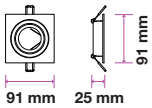

RECESSED FITTING-SQUARE-GU10

Model No: VT-783SQ-AB
 SKU: 3608
 Base: GU10
 Material: Aluminium
 Color: Aluminium Brush
 Size(mm): 173x91x25
 Cutting Size: 155x75
 Box Qty: 50

RECESSED FITTING GU10

Model No: VT-782SQ-B
 SKU: 8937
 Base: 1XGU10
 Material: Aluminium
 Color: Black
 Size(mm): 91x91x25
 Cutting Size: 75x75
 Box Qty: 100