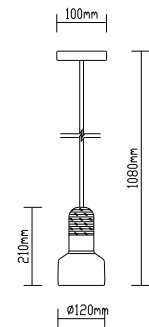

CONCRETE WOODEN

SKU	Model	Material:	Concrete+Wood
3857	VT-7125-R	Holder:	E27
		Dimension:	120x210x1080mm
		Box Qty:	8