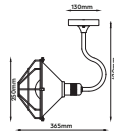

SKU	Model	Box Qty
8972	VT-720B	4

- IP Rating: IP65
- Holder Type: E27
- Max Watts: 60W
- Lampshade: Black ϕ 250mm (Galvanized Iron)
- Bulb Holder: Brushed Brown Bronze (Aluminium)
- Cable: Black (HO5RN-F-3 $\times$ 0.75mm²)
- Wall Lamp Arm: Black ϕ 14mm (Galvanized Iron)
- Wall Mount: Black ϕ 130mm (Galvanized Iron)
- L/S Wire Guard: Black ϕ 256mm (Galvanized Iron)

WALL LAMP