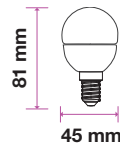

HIGH LUMEN BULBS-P45-E14

Voltage/Frequency	AC:220-240V,50Hz
Life Span	30,000 hr
PF	>0.4
CRI	>80

SKU	Model	Watts	Lumens	EQ .Watts	Base	Shape	Size	Box Qty
265 | 4000K DAY WHITE	VT-225	4.5W	470	40w	E14	P45	Ø45x81mm	200