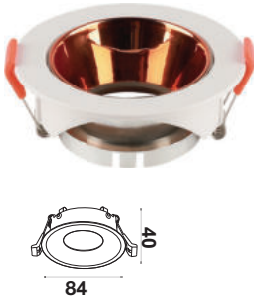

RECESSED FITTING GU10

Model No: VT-931-WRG
SKU: 6649
Base: GU10
Material: PC
Color: White+Rose Gold
Size(mm): 85x40
Cutting Size: 72
Box Qty: 50