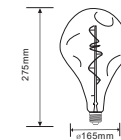

LED AMBER SPIRAL FILAMENT A165 BULBS E27

Voltage/Frequency	AC:220-240V,50Hz
Beam Angle	300°
PF	>0.5
CRI	>80