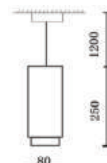

PENDANT METAL-CHROME BOTTOM

Model No: VT-864CHC
SKU: 3135
Base: GU10
Material: Gypsum with metal
Color: Grey+Chrome
Size(mm): ø80x250
Cutting Size: N/A
Box Qty: 9