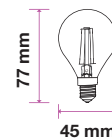

AMBER COVER -FILAMENT-P45-E14

Voltage/Frequency	AC:220-240V,50Hz
Beam Angle	300°
PF	>0.4
CRI	>80

SKU	Model	Watts	Lumens	EQ .Watts	Base	Shape	Size(mm)	Box Qty
214499 - 2200K WARM WHITE	VT-1953-N	4W	350	30W	E14	P45	Ø45x77	100