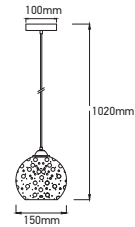

3D GLASS BLACK CANOPY

SKU	Model	Material:	Holder:	Dimension:	Box Qty:
40111	VT-7152	Glass	E27	150x100x1020mm	8