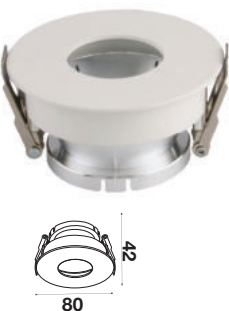

RECESSED FITTING ROUND-GU10

Model No: VT-873-WC
SKU: 3160
Base: GU10
Material: Aluminium+PC
Color: White+Chrome
Size(mm): 80x42
Cutting Size: 75
Box Qty: 50