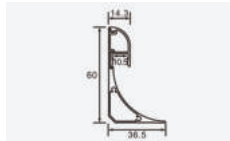

Model	SKU	Size(mm)	Color
VT-8208	23180	2000x60x36	Silver