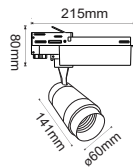

SMART COB TRACK LIGHTS

AC:220-240V,50/60Hz Input Voltage

18°-48° Beam Angle

>0.5 PF

>80 CRI

Aluminium Body

30,000 hr lifespan