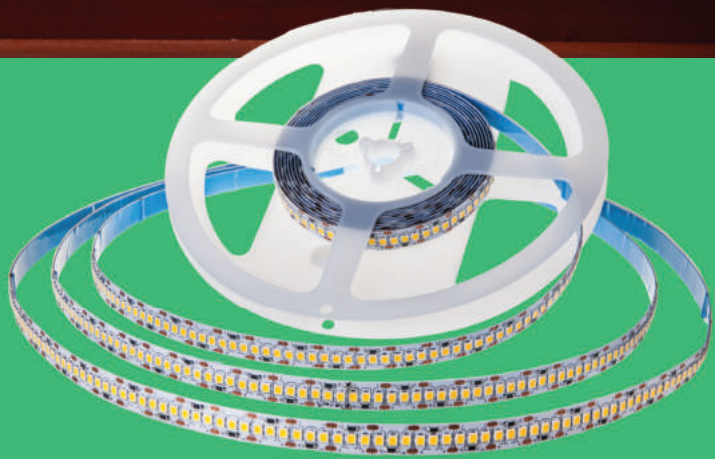

V-TAC
Meaningful Innovation.

LED Strip Lights

V-TAC's efficient LED strip lights range provide an effective solution for illuminating tight spaces. Applicable for both accent lighting or task lighting, these lights can be used to simply decorate your kitchen, bedroom, patio, and more. Strip lights are easy to install, compatible with a range of controllers, and are available in standard colour temperatures.