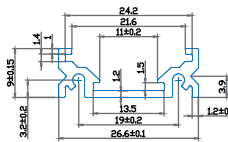

Model	SKU	Size(mm)	Color	Box Qty
VT-7103-M	9986	26.5x9x1000	Matt	90