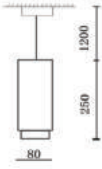

PENDANT METAL-GUN BLACK BOTTOM

Model No: VT-864-GB
SKU: 3112
Base: GU10
Material: Gypsum with metal
Color: White+Gun Black
Size(mm): ø80x250
Cutting Size: N/A
Box Qty: 9